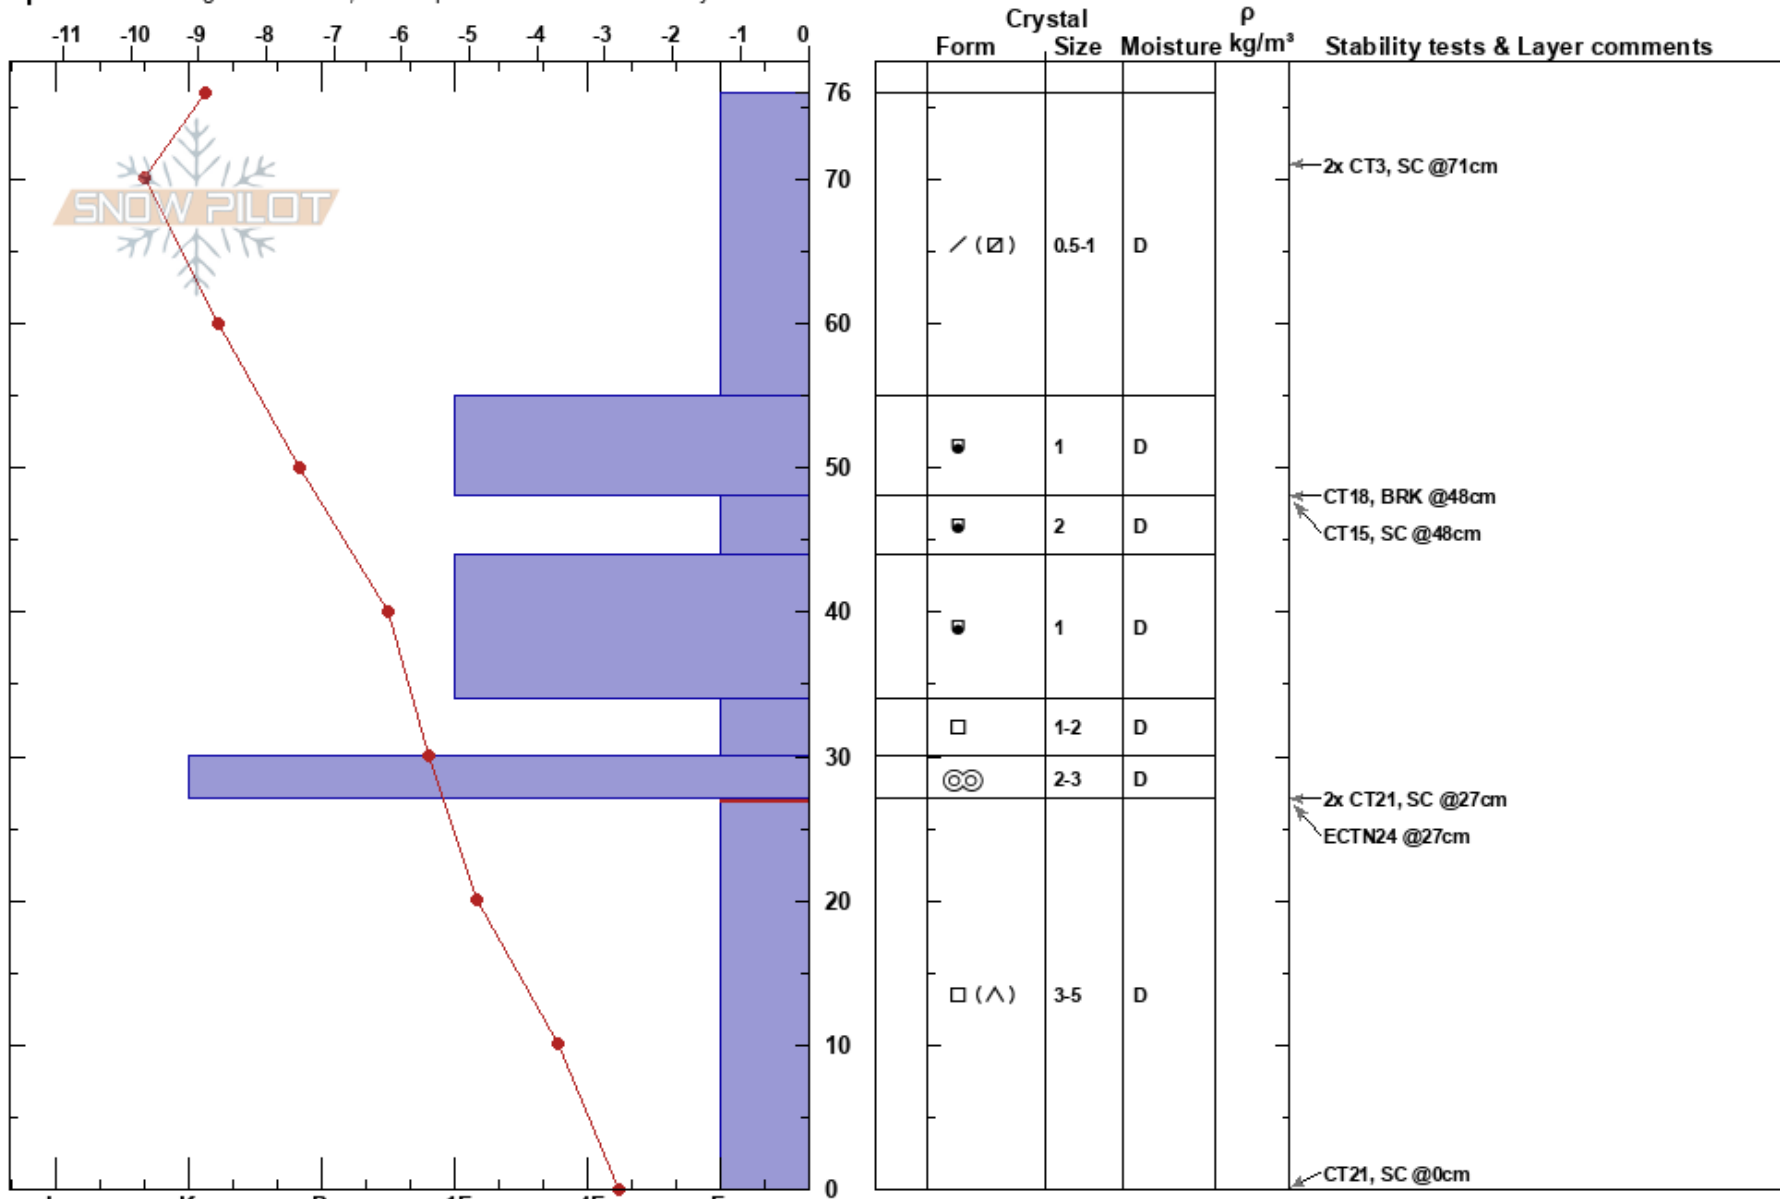

27-0cm: Problematic layer

Finland

Co-ord: 67.59030N, 24.23620E

Sky Cover: FEW

Elevation: 408 m

Slope Angle: 27°

Precipitation: NO

Aspect: NE

Wind Loading: yes

Wind: S Light Breeze

Specifics: Pit dug in a Ski Area; Pit is representative of backcountry

Notes: Maa kanervikkoo. ITL stressitesti 3 ltk/27cm pohjasta/2,3 kg. Vesiarvotesti 1 putki/37 cm/87.