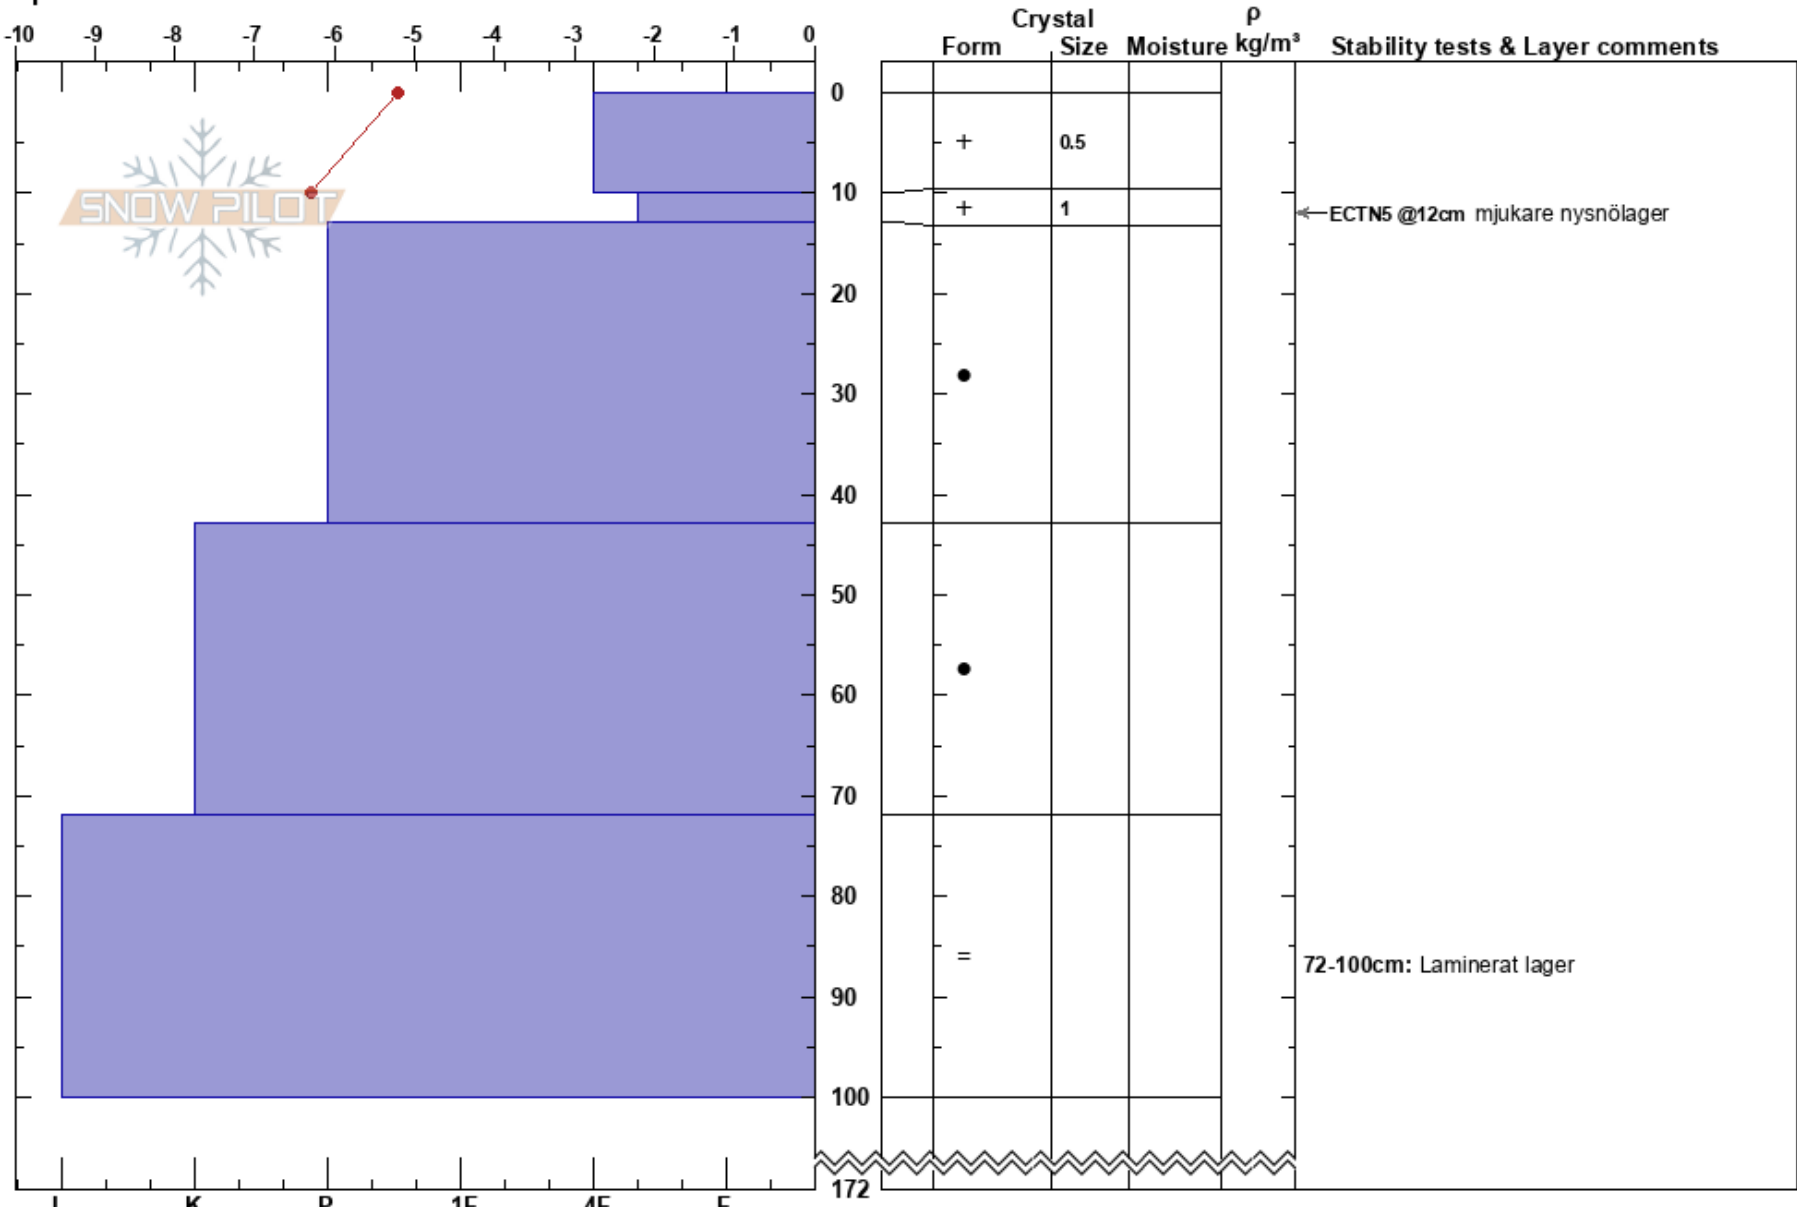

Ottfjället
 Våådalen
 Sweden
Elevation: 1100 m
Aspect: 150°
Specifics:

Christian Pettersson
 12/02/2019 - 00:50
Co-ord:
Slope Angle: 22°
Wind Loading: previous

Stability: **HS:**172 **Layer Notes:**
Air Temperature: -5.9°C **PF:**20 72-100cm: Laminerat lager
Sky Cover: X
Precipitation: S-1
Wind: N Light Breeze