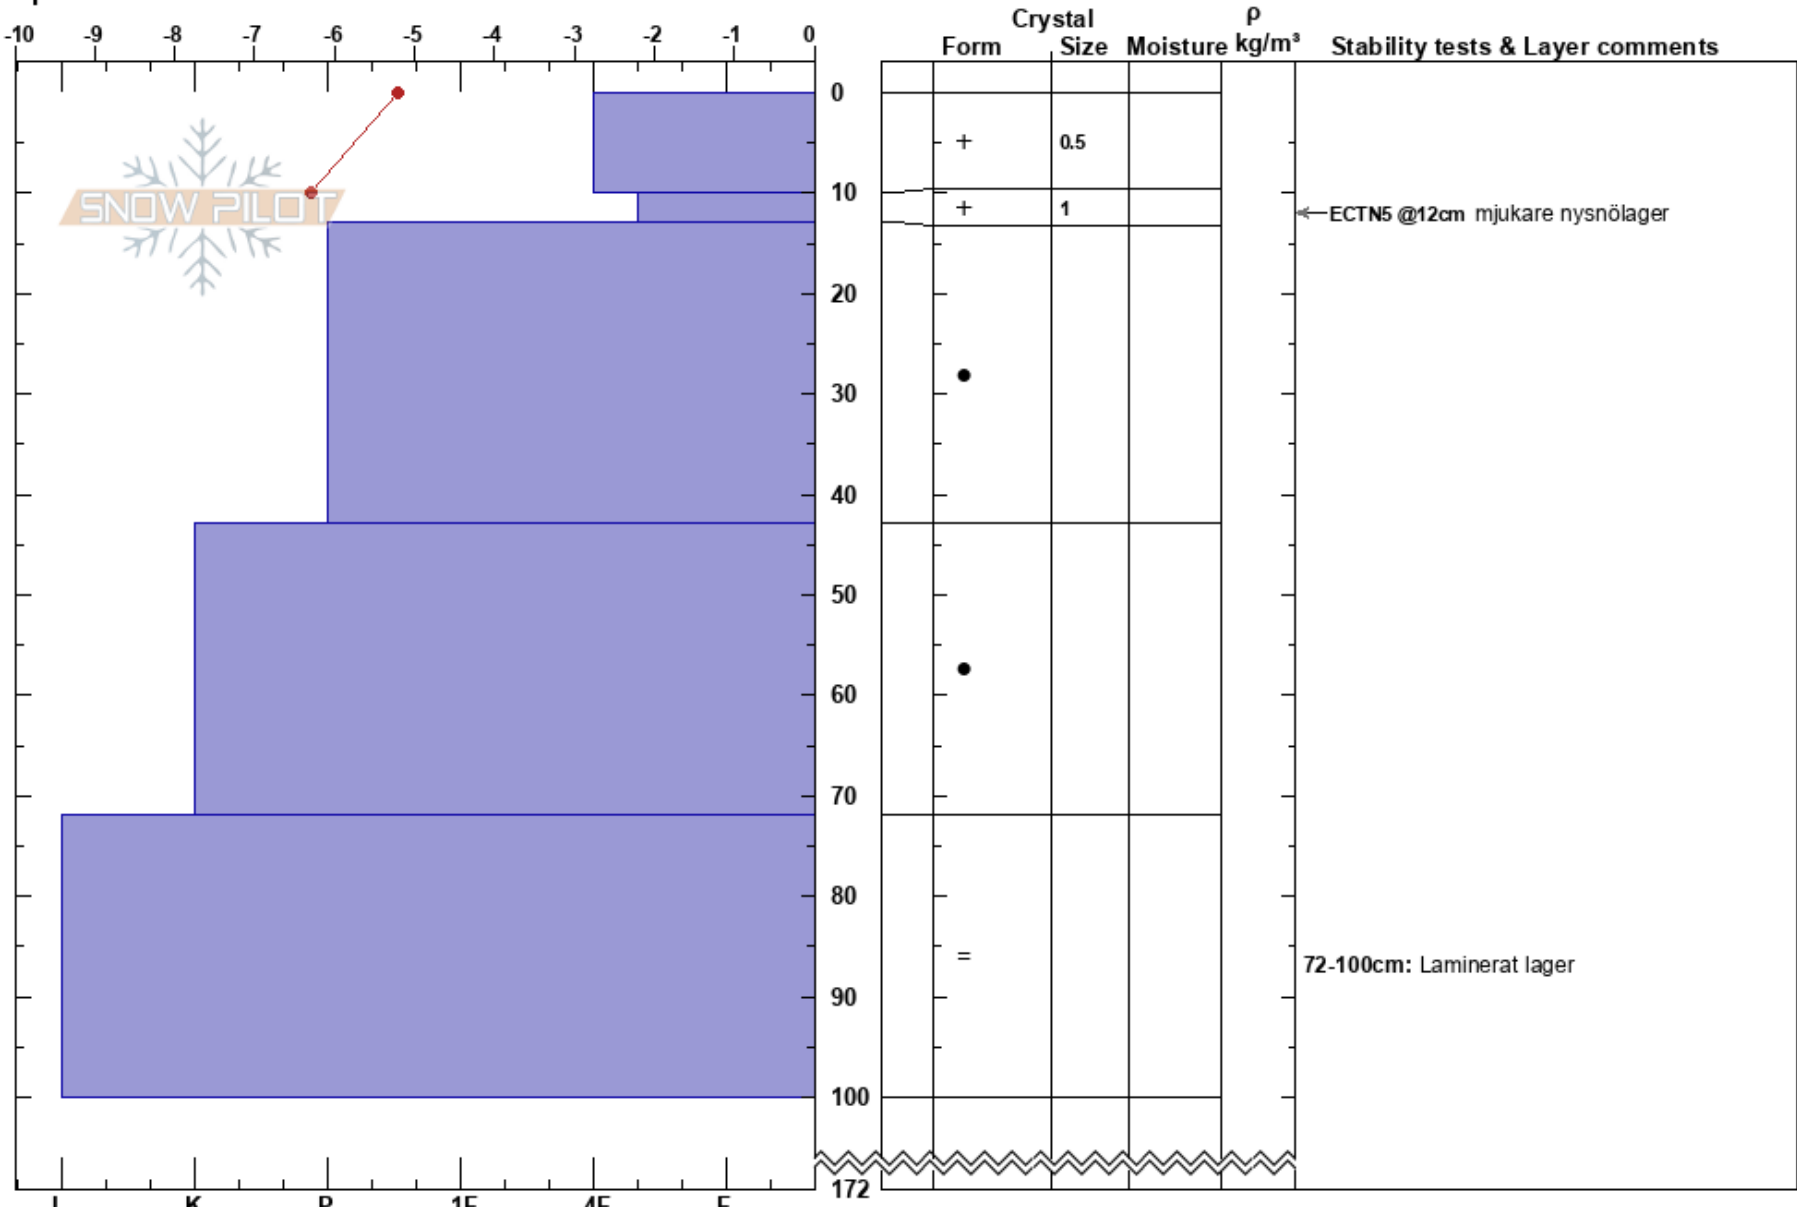

Ottfjället  
 Vålådalen  
 Sweden  
 Elevation: 1100 m  
 Aspect: 150°  
 Specifics:

Christian Pettersson  
 12/02/2019 - 00:50  
 Co-ord:  
 Slope Angle: 22°  
 Wind Loading: previous

Stability: **HS:172** **Layer Notes:**  
 Air Temperature: -5.9°C **PF:20** 72-100cm: Laminerat lager  
 Sky Cover: X  
 Precipitation: S-1  
 Wind: N Light Breeze