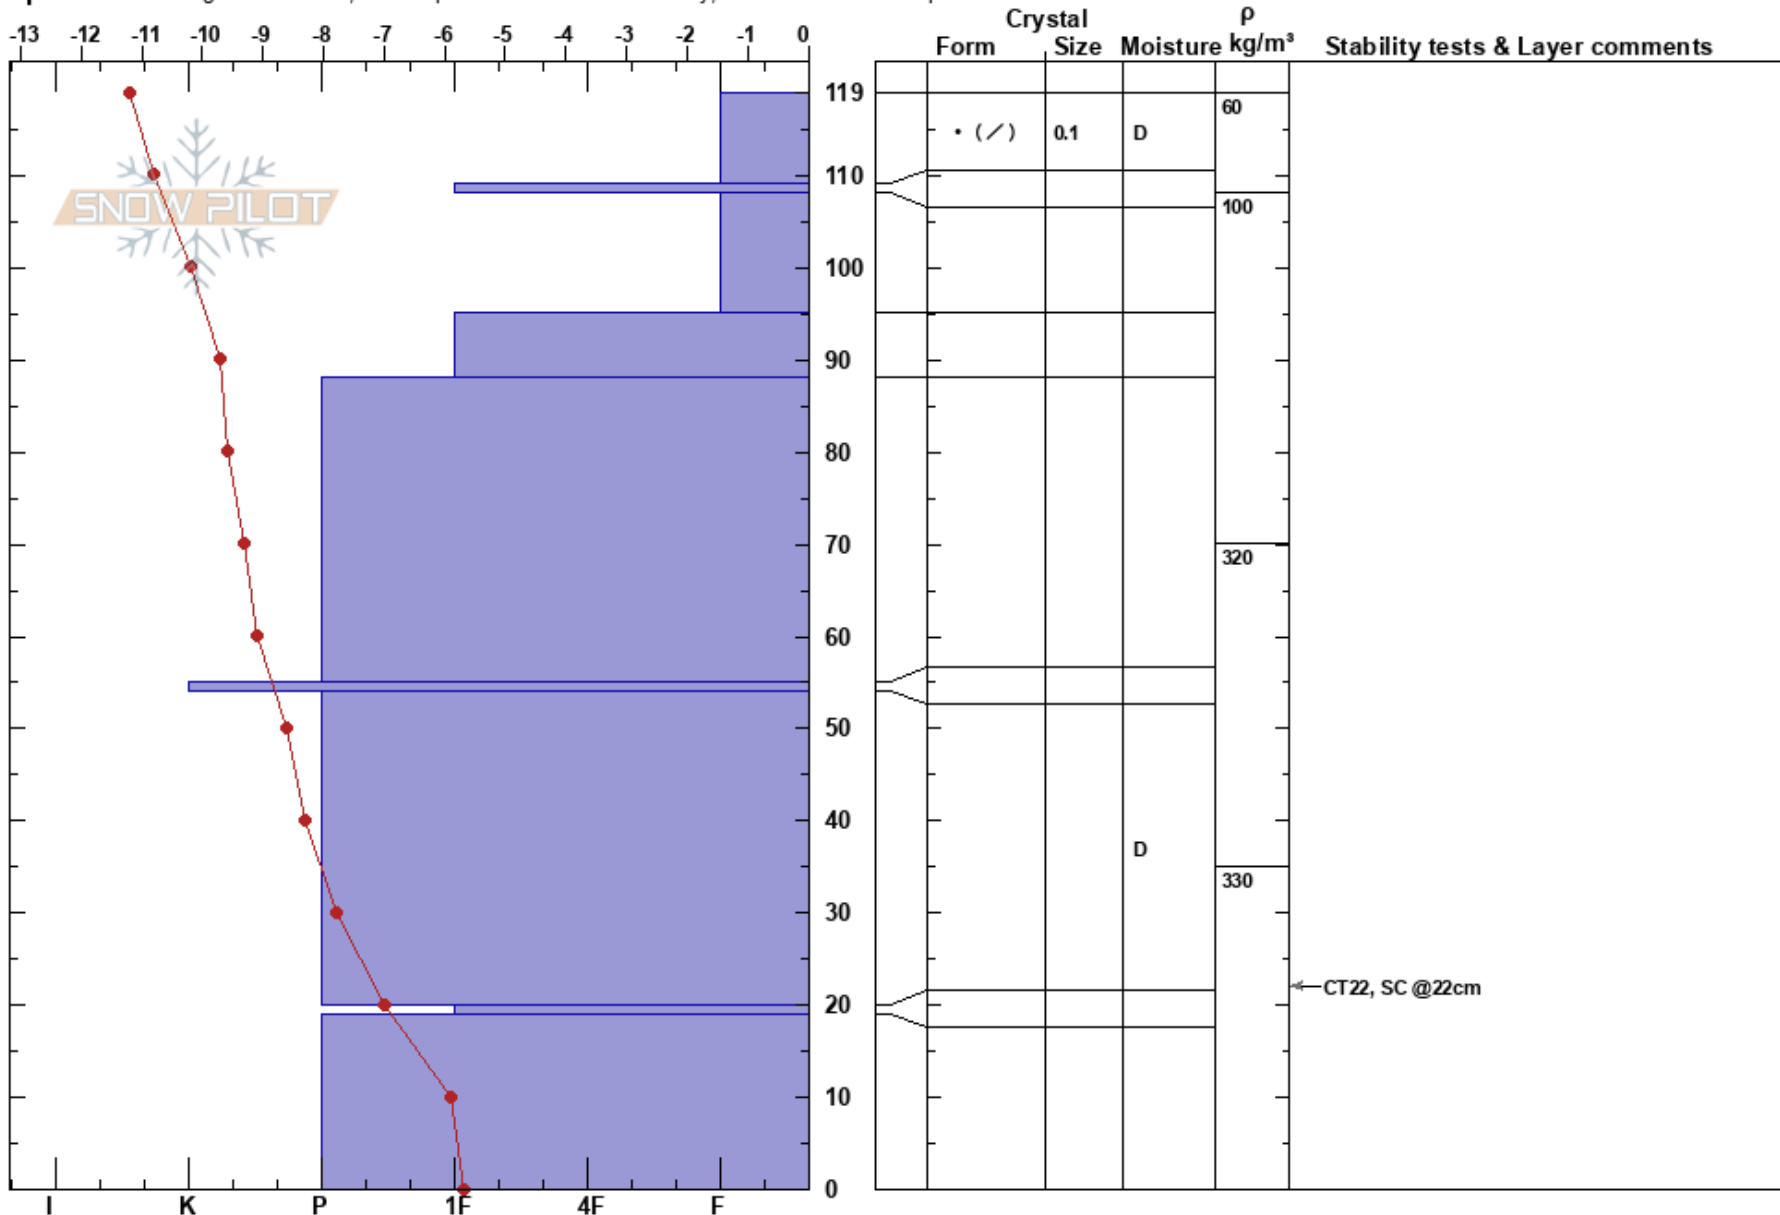

20-19cm:Problematic layer

Finland

Co-ord: 67.59015N, 24.23551E

Sky Cover: SCT

Elevation: 420 m

Slope Angle: 24°

Precipitation: NO

Aspect: NE

Wind Loading: no

Wind: S Light Breeze

Specifics: Pit dug in a Ski Area; Pit is representative of backcountry; We snowmobiled slope

Notes: Test profile, liian hämärää tunnistaa kiteitä