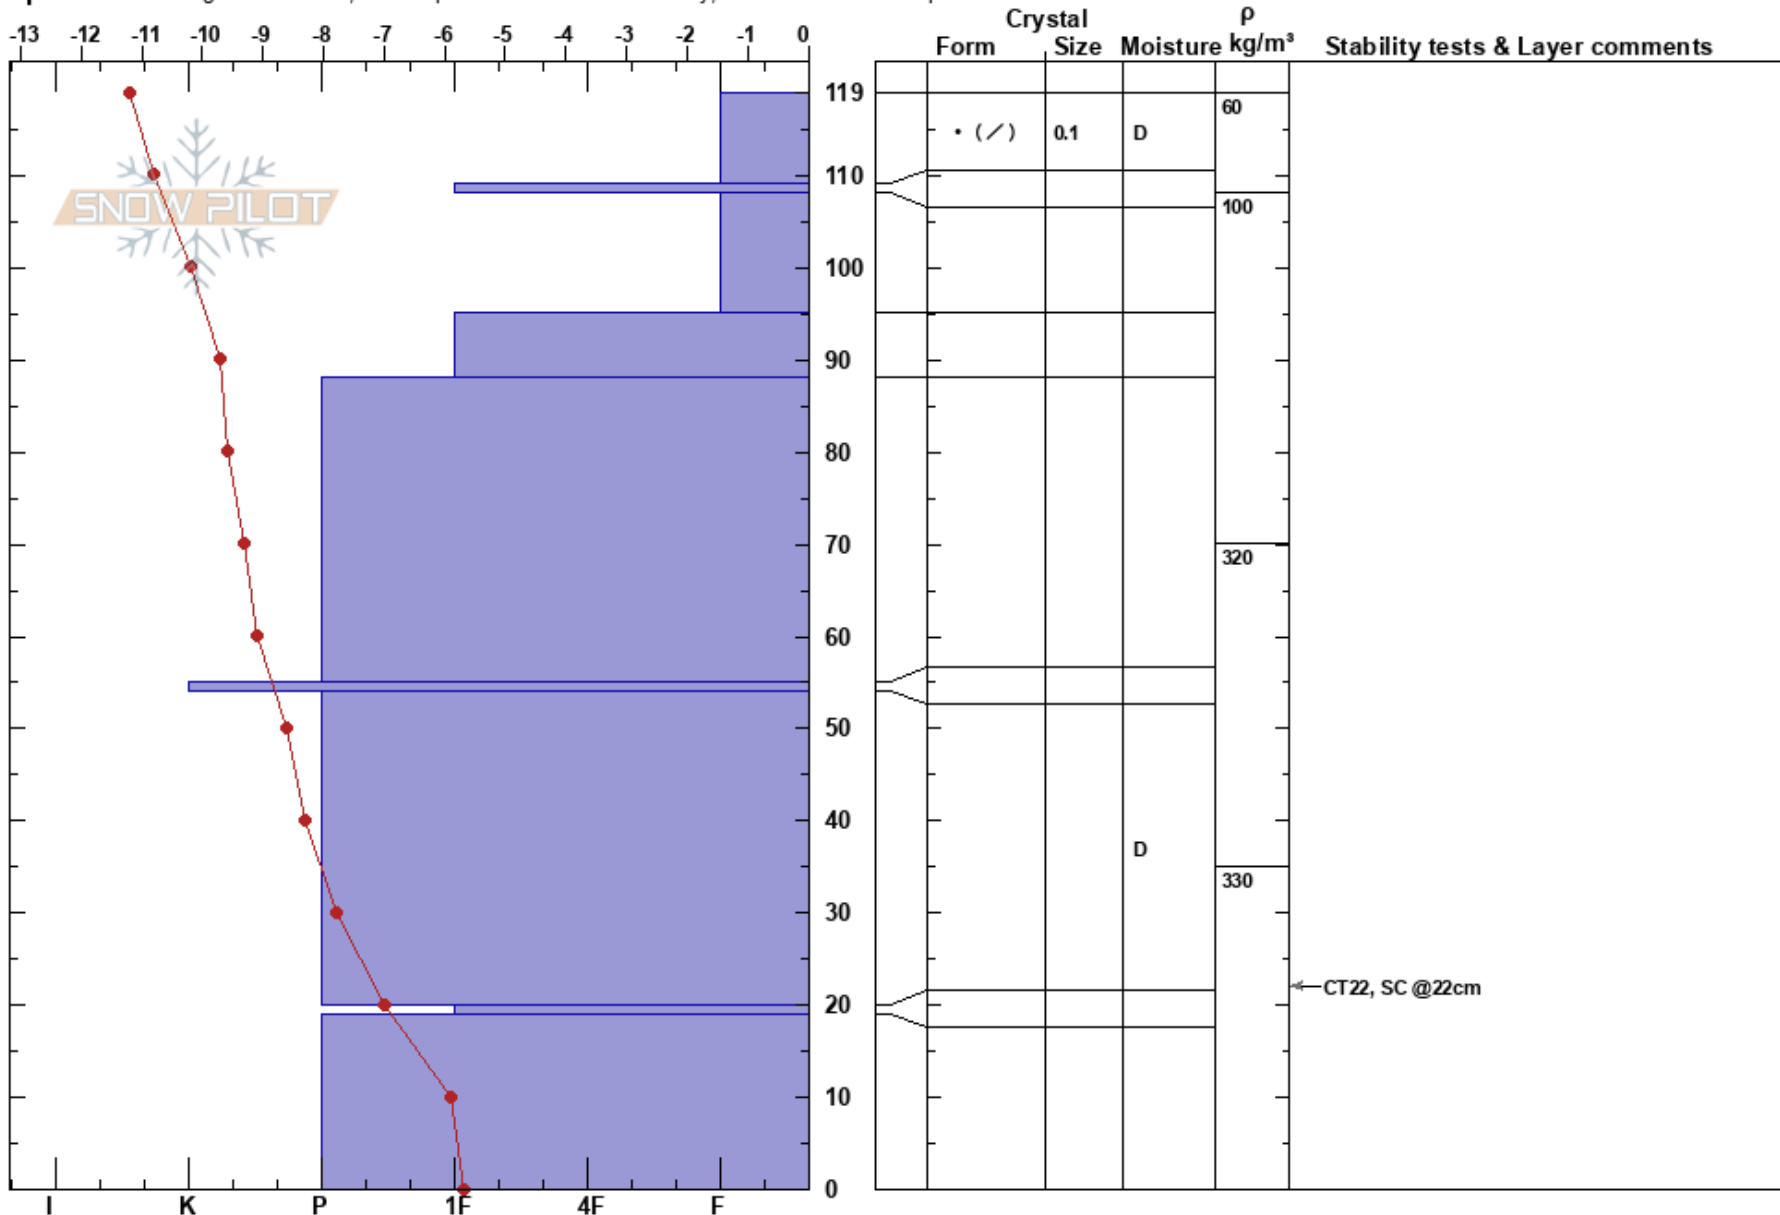

20-19cm:Problematic layer

Finland

Co-ord: 67.59015N, 24.23551E

Sky Cover: SCT

Elevation: 420 m

Slope Angle: 24°

Precipitation: NO

Aspect: NE

Wind Loading: no

Wind: S Light Breeze

Specifics: Pit dug in a Ski Area; Pit is representative of backcountry; We snowmobiled slope

Notes: Test profile, liian hämää tunnistaa kiteitä