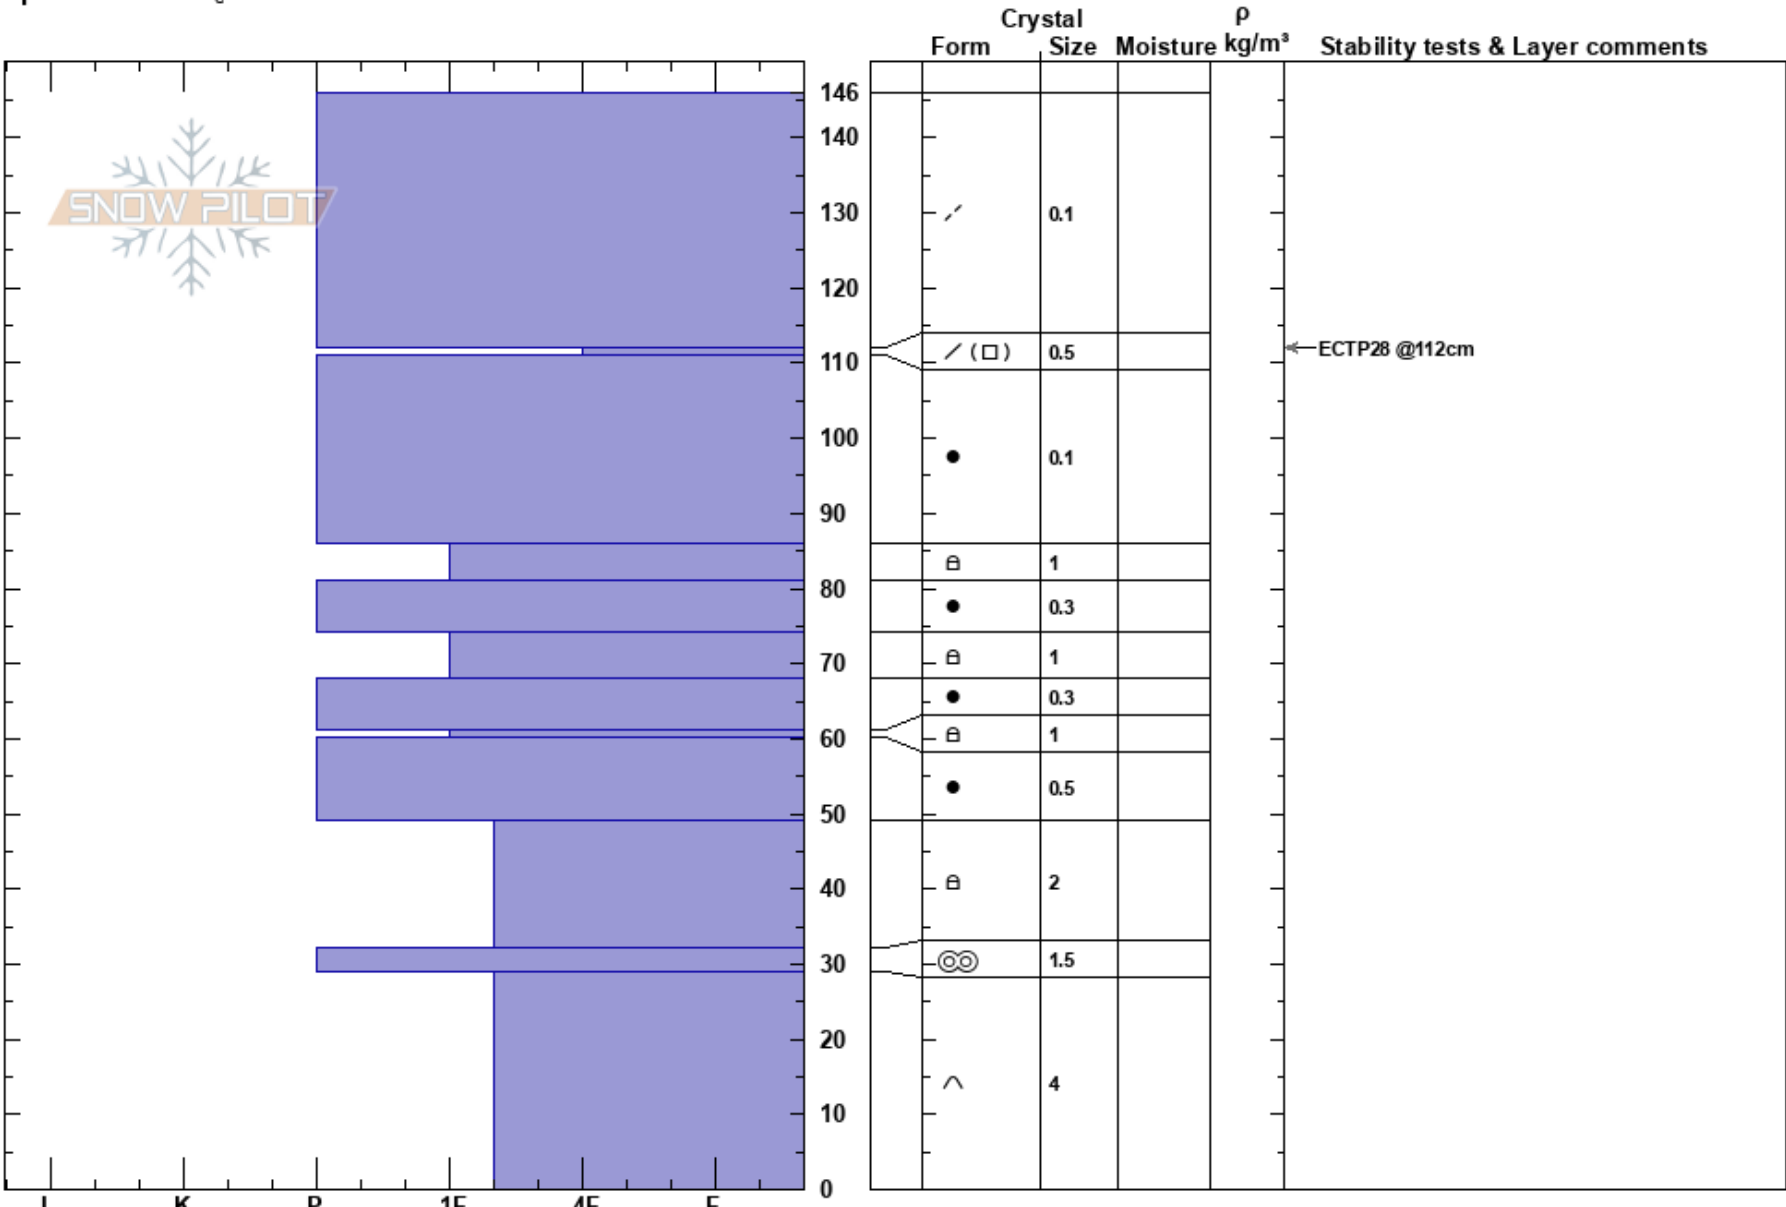

201902111235_Sister1
 Front Range
 CO
Elevation: 11660 ft
Aspect: 15°
Specifics: Cracking

Ron Simenhois
 02/11/2019 - 12:35pm
Co-ord: 13S 423502W 4392197N
Slope Angle: 33°
Wind Loading: previous

Stability: Fair Unstable **HS:** 146 **Layer Notes:**
Air Temperature: -15°C
Sky Cover: BKN
Precipitation: NO
Wind: NW Moderate

Notes: Pit dug in area where cross loading occurred. Localized cracking in areas where the top wind slab was < 15 cm thick.