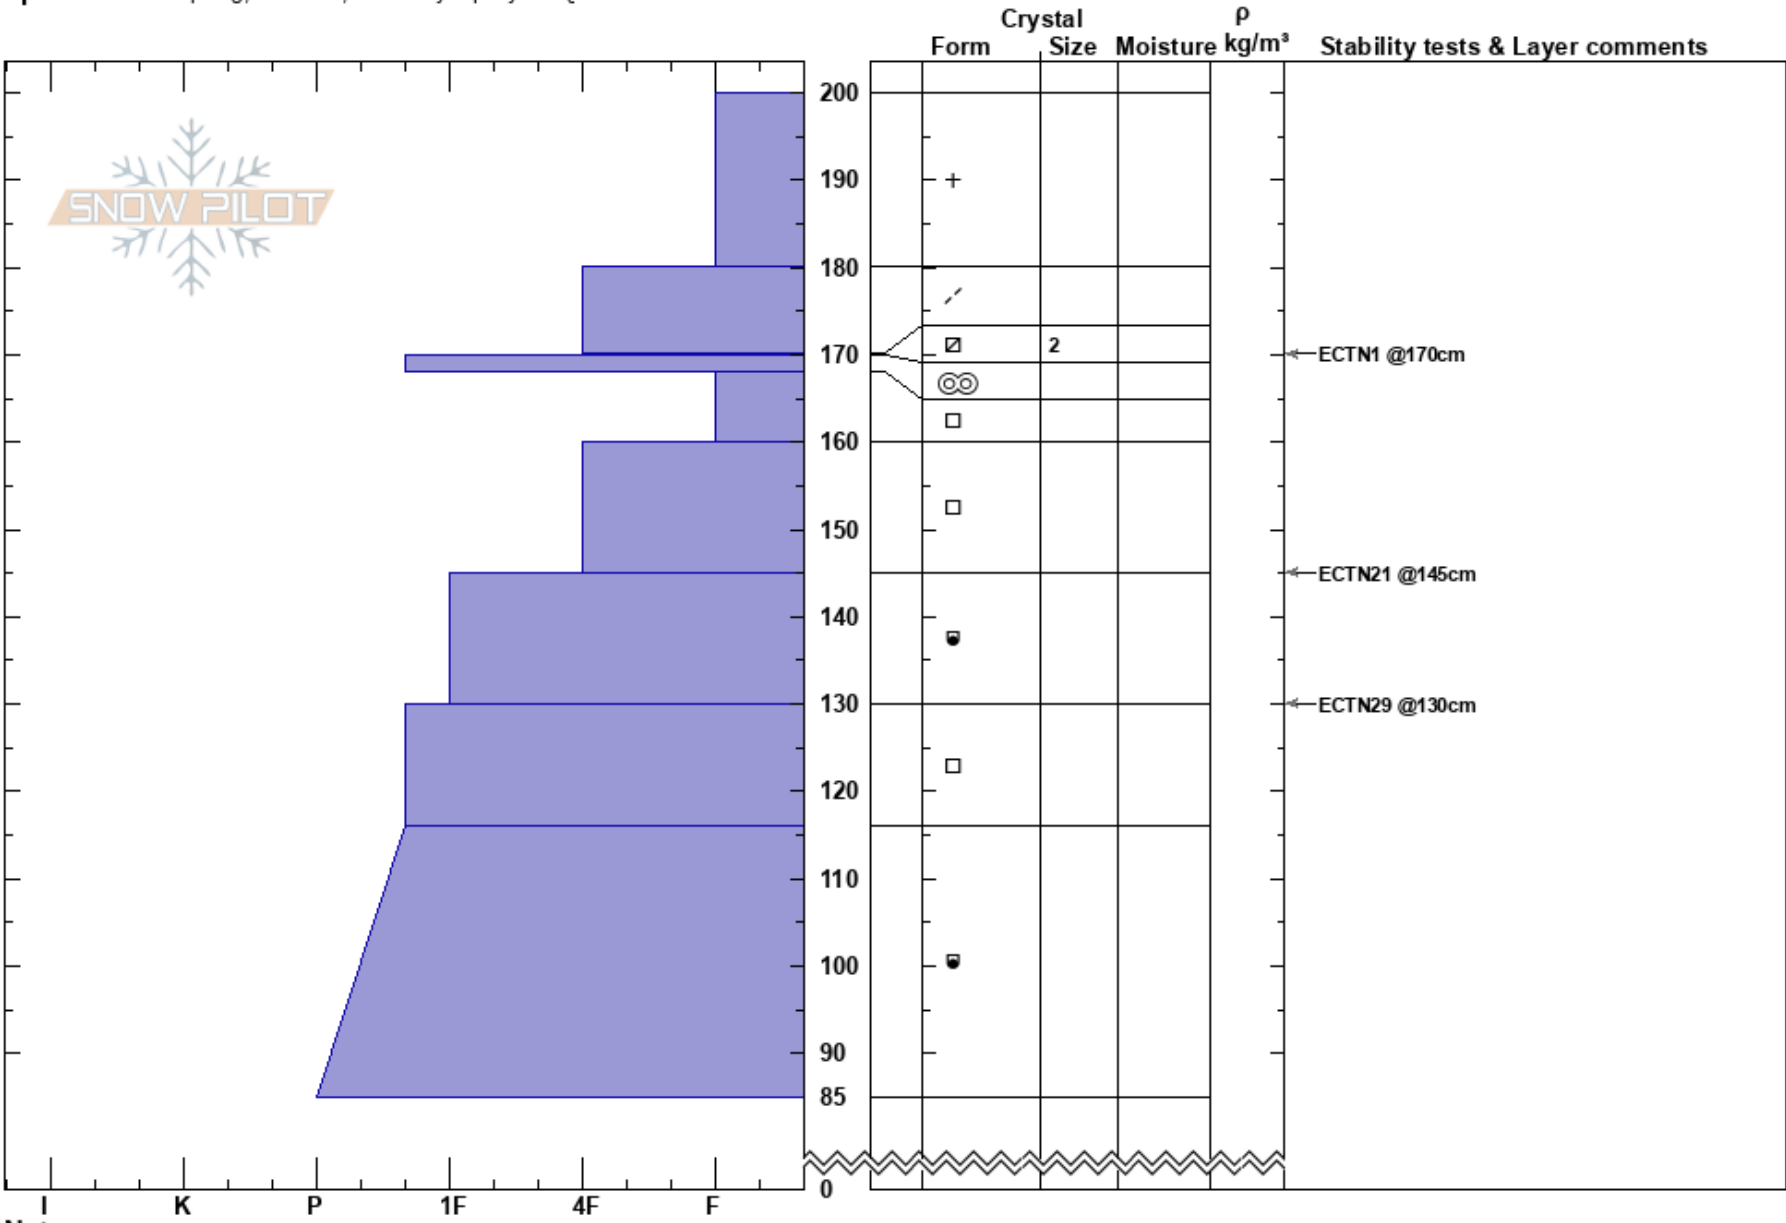

Too Steep  
 Rattlesnake Mtns  
 MT  
 Elevation: 7800 ft  
 Aspect: 8°  
 Specifics: Collapsing, localized; Instability rapidly rising

Logan King  
 02/11/2019 - 11:30am  
 Co-ord: 47.04062N, -113.98431W  
 Slope Angle: 32°  
 Wind Loading: previous

Stability: Fair  
 Air Temperature: -14.5°C  
 Sky Cover: OVC  
 Precipitation: S2  
 Wind: NW Strong

HS:200  
 PS: 30  
 170-169.8cm: Problematic layer

Notes: