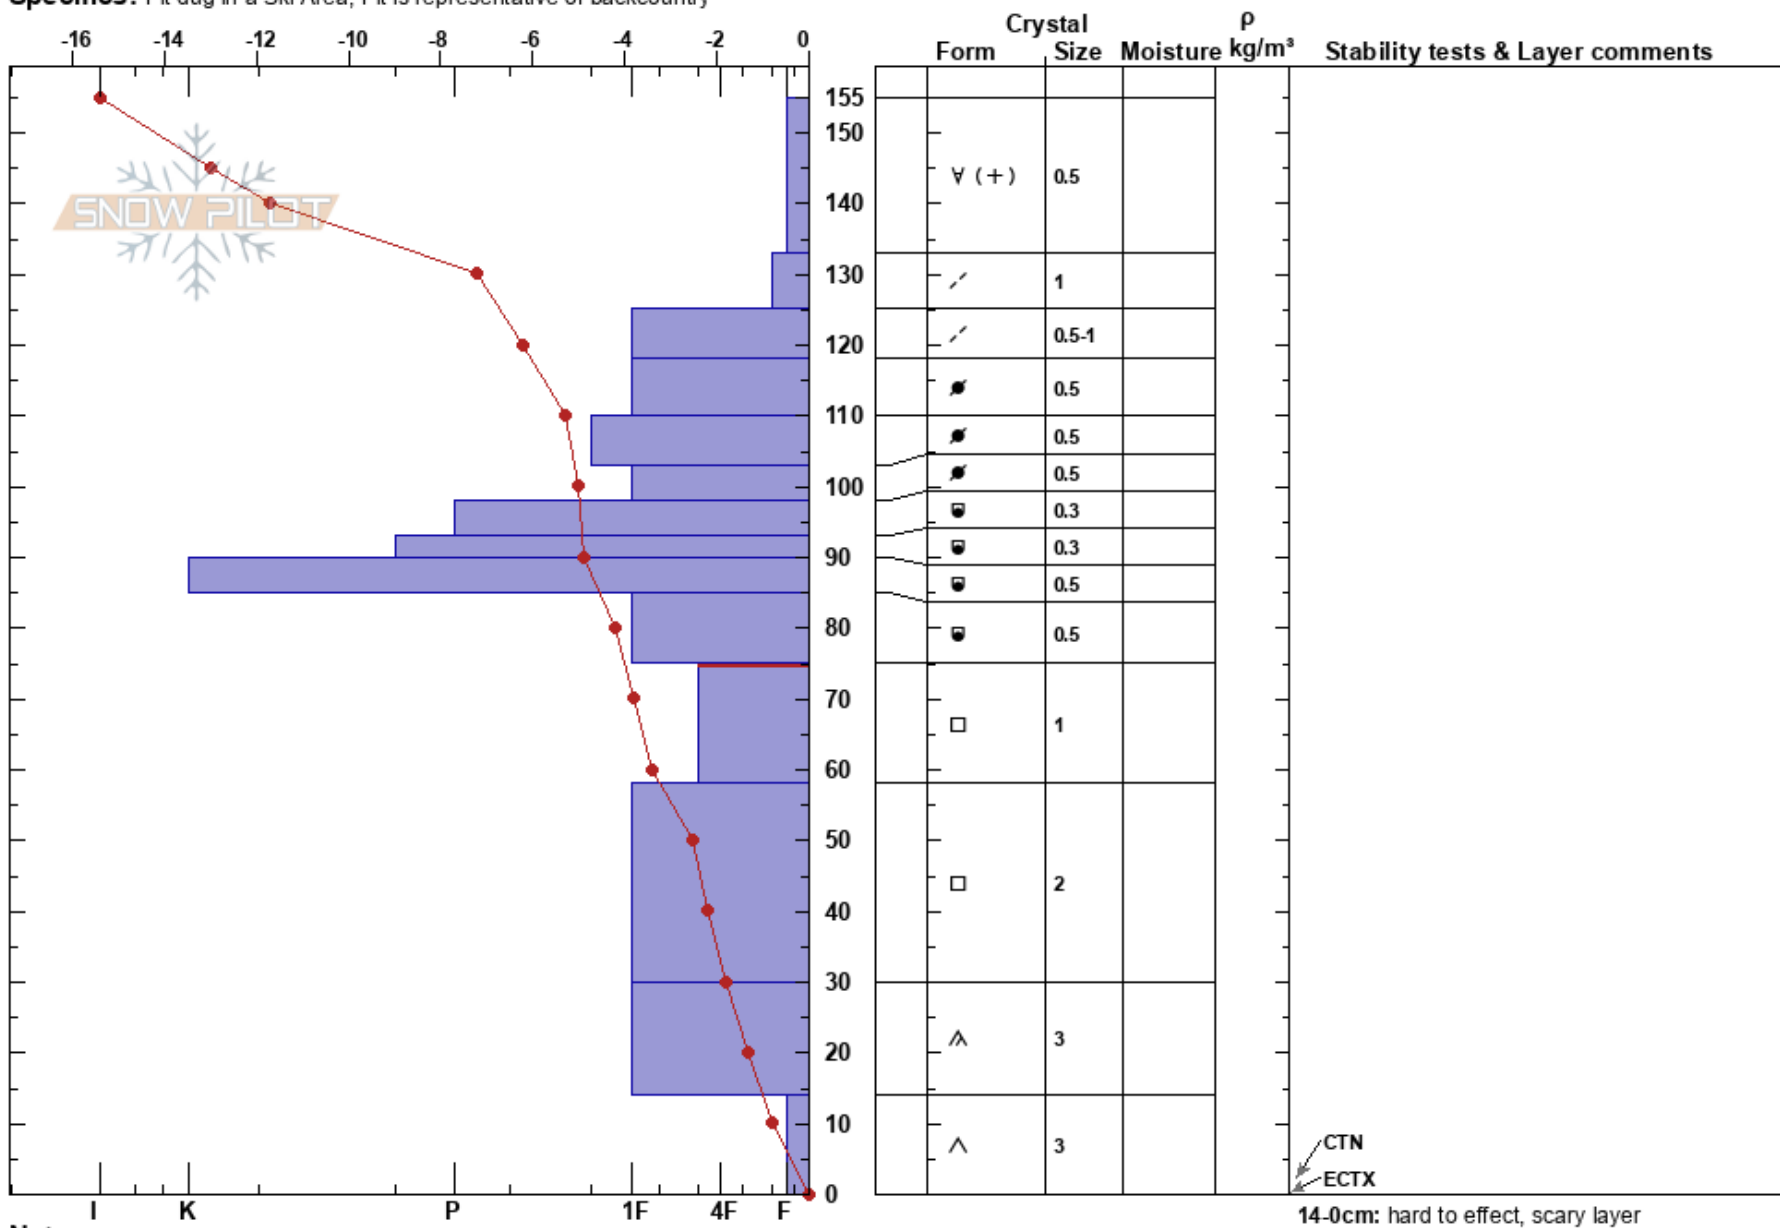

Suicide Ridge Pit 2  
 Gore Range  
 CO  
 Elevation: 12289 ft  
 Aspect: SW  
 Specifics: Pit dug in a Ski Area; Pit is representative of backcountry

Raquel Spencer Schifani  
 02/07/2019 - 10:45am  
 Co-ord:  
 Slope Angle: 8°  
 Wind Loading: yes

Stability:  
 Air Temperature: -22°C  
 Sky Cover: OVC  
 Precipitation: S1  
 Wind: SW Strong

HS:155  
 PF:35  
 75-58cm: Problematic layer  
 14-0cm: hard to effect, scary layer

Notes: Wind picked up significantly by the end of the dig. Wind chill was recorded at -52F from the weather station nearby this day.