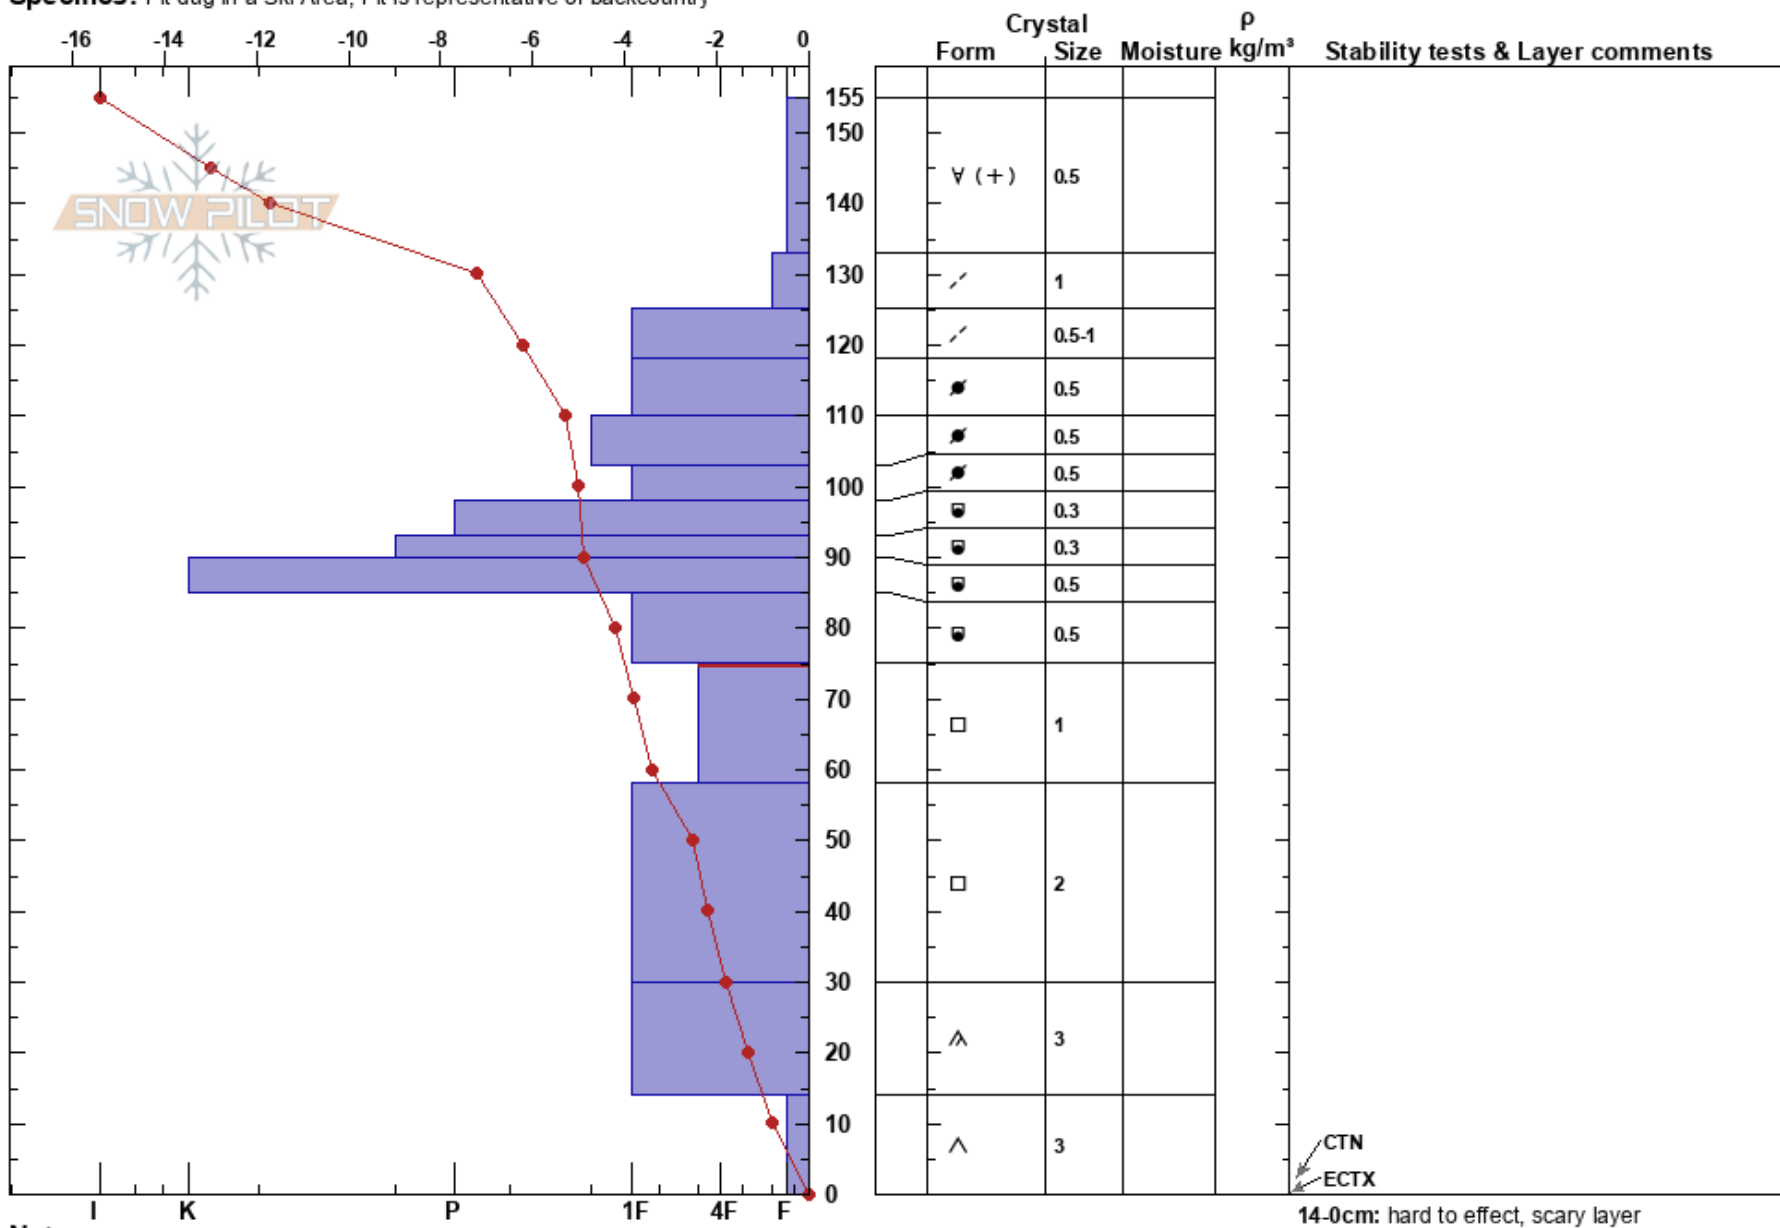

Suicide Ridge Pit 2
 Gore Range
 CO
 Elevation: 12289 ft
 Aspect: SW
 Specifics: Pit dug in a Ski Area; Pit is representative of backcountry

Raquel Spencer Schifani
 02/07/2019 - 10:45am
 Co-ord:
 Slope Angle: 8°
 Wind Loading: yes

Stability:
 Air Temperature: -22°C
 Sky Cover: OVC
 Precipitation: S1
 Wind: SW Strong

HS:155
 PF:35
 75-58cm: Problematic layer
 14-0cm: hard to effect, scary layer

Notes: Wind picked up significantly by the end of the dig. Wind chill was recorded at -52F from the weather station nearby this day.