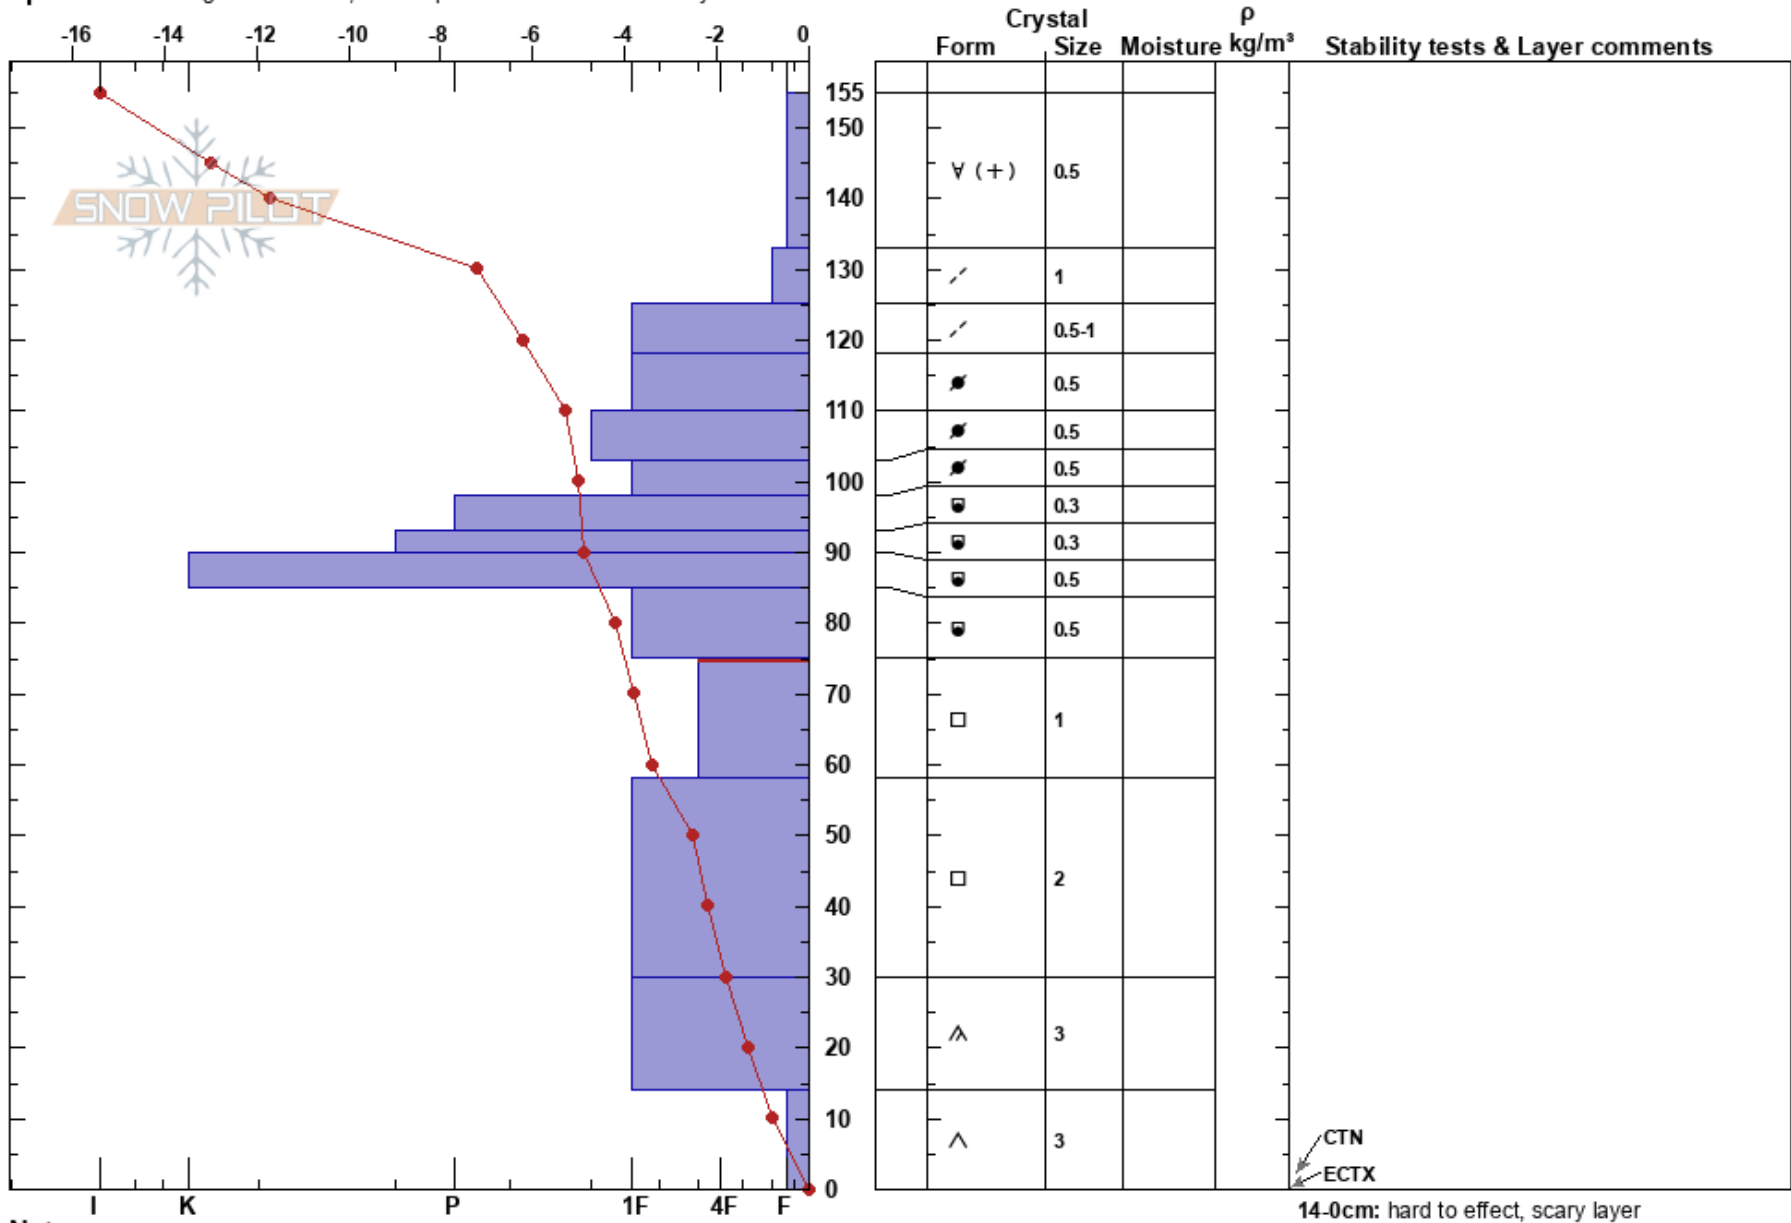

Suicide Ridge Pit 2  
 Gore Range  
 CO  
 Elevation: 12289 ft  
 Aspect: SW  
 Specifics: Pit dug in a Ski Area; Pit is representative of backcountry

Raquel Spencer Schifani  
 02/07/2019 - 10:45am  
 Co-ord:  
 Slope Angle: 8°  
 Wind Loading: yes

Stability:  
 Air Temperature: -22°C  
 Sky Cover: OVC  
 Precipitation: S1  
 Wind: SW Strong

HS:155  
 PF:35  
 75-58cm: Problematic layer  
 14-0cm: hard to effect, scary layer

Notes: Wind picked up significantly by the end of the dig. Wind chill was recorded at -52F from the weather station nearby this day.