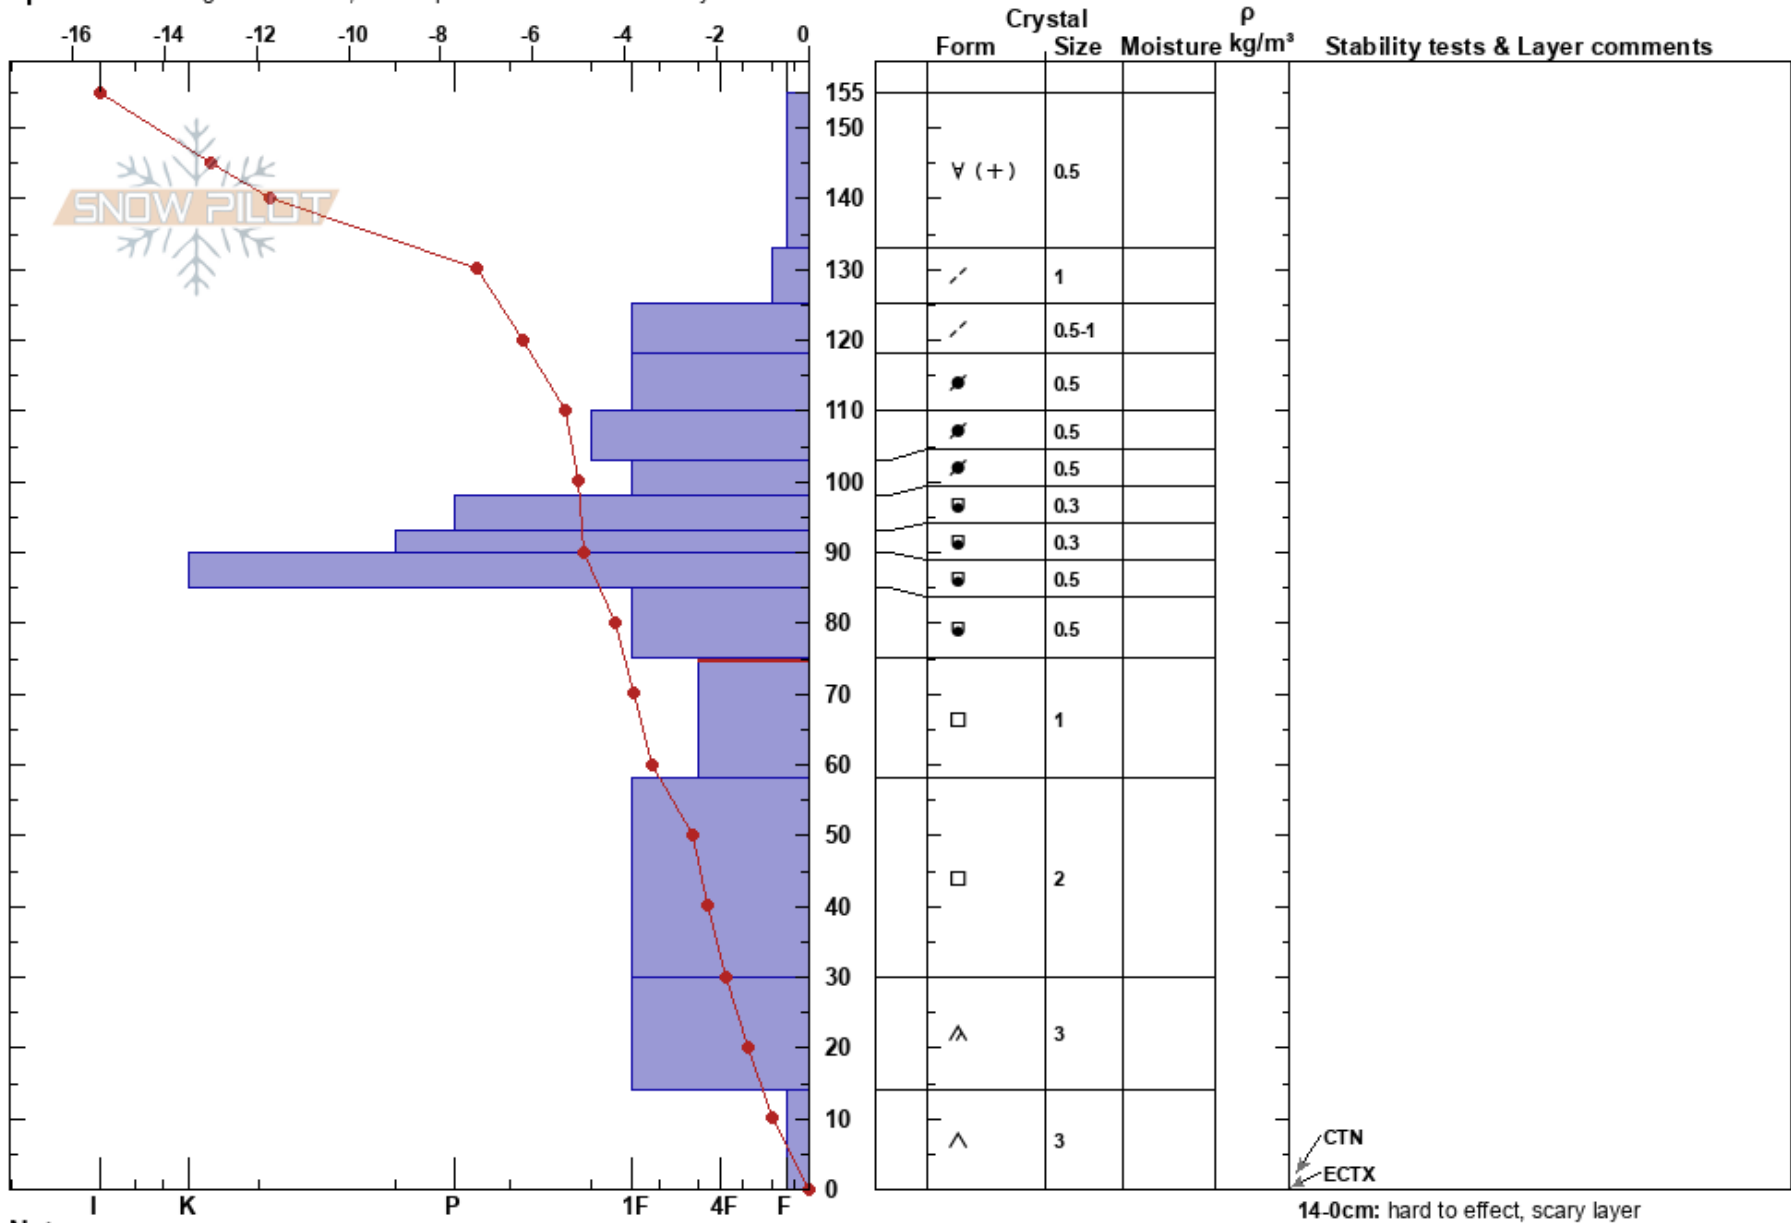

Suicide Ridge Pit 2
 Gore Range
 CO
 Elevation: 12289 ft
 Aspect: SW
 Specifics: Pit dug in a Ski Area; Pit is representative of backcountry

Raquel Spencer Schifani
 02/07/2019 - 10:45am
 Co-ord:
 Slope Angle: 8°
 Wind Loading: yes

Stability:
 Air Temperature: -22°C
 Sky Cover: OVC
 Precipitation: S1
 Wind: SW Strong

HS:155
 PF:35
 75-58cm: Problematic layer
 14-0cm: hard to effect, scary layer

Notes: Wind picked up significantly by the end of the dig. Wind chill was recorded at -52F from the weather station nearby this day. 14-0cm: hard to effect, scary layer