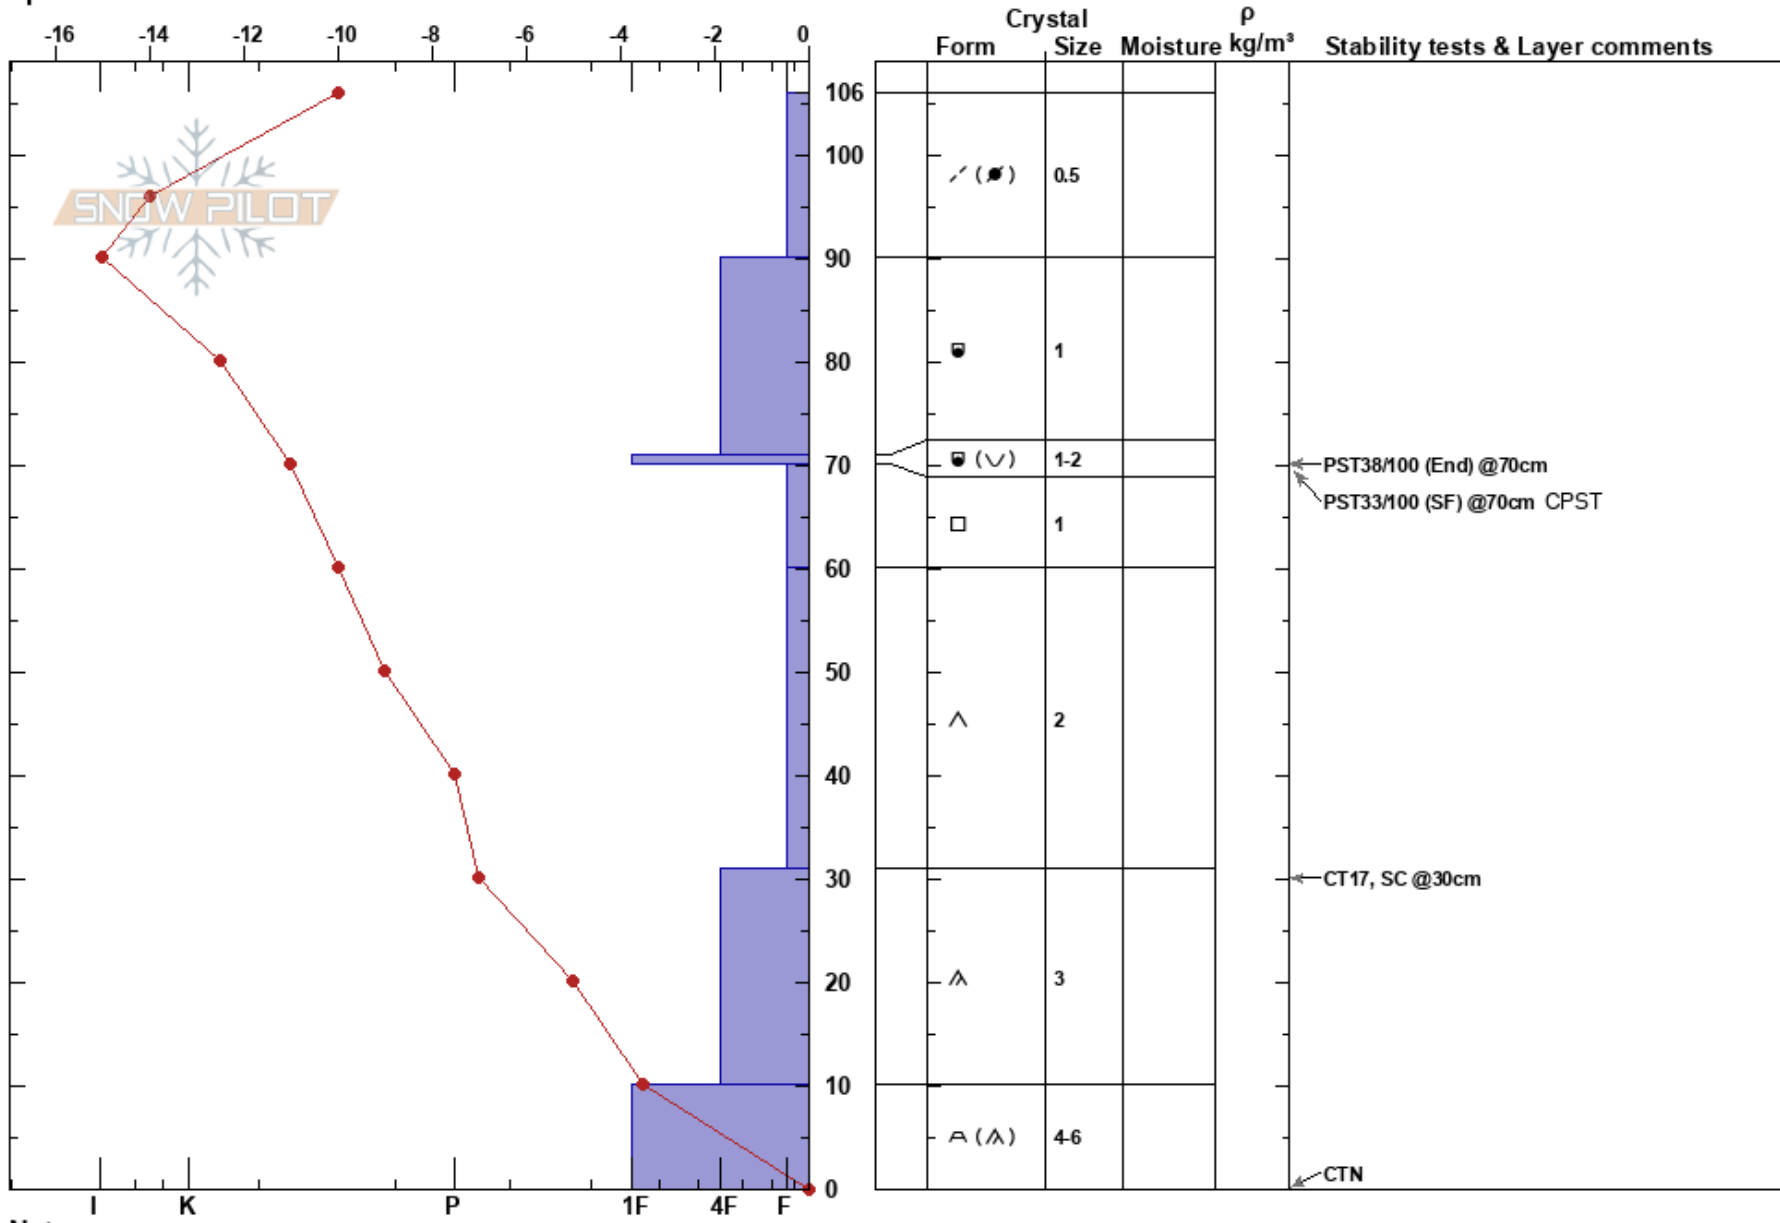

Fremont
 Fremont Pass
 CO
 Elevation: 11200 ft
 Aspect: 74°
 Specifics:

Eric McCue
 02/11/2019 - 11:30am
 Co-ord: 13S 398185E 4357157N
 Slope Angle: 8°
 Wind Loading: yes

Stability:
 Air Temperature: -10°C
 Sky Cover: BKN
 Precipitation: S-1
 Wind: SW Light Breeze

HS:106
 PF:100 71-70cm:Problematic layer
 PS:10

Notes: