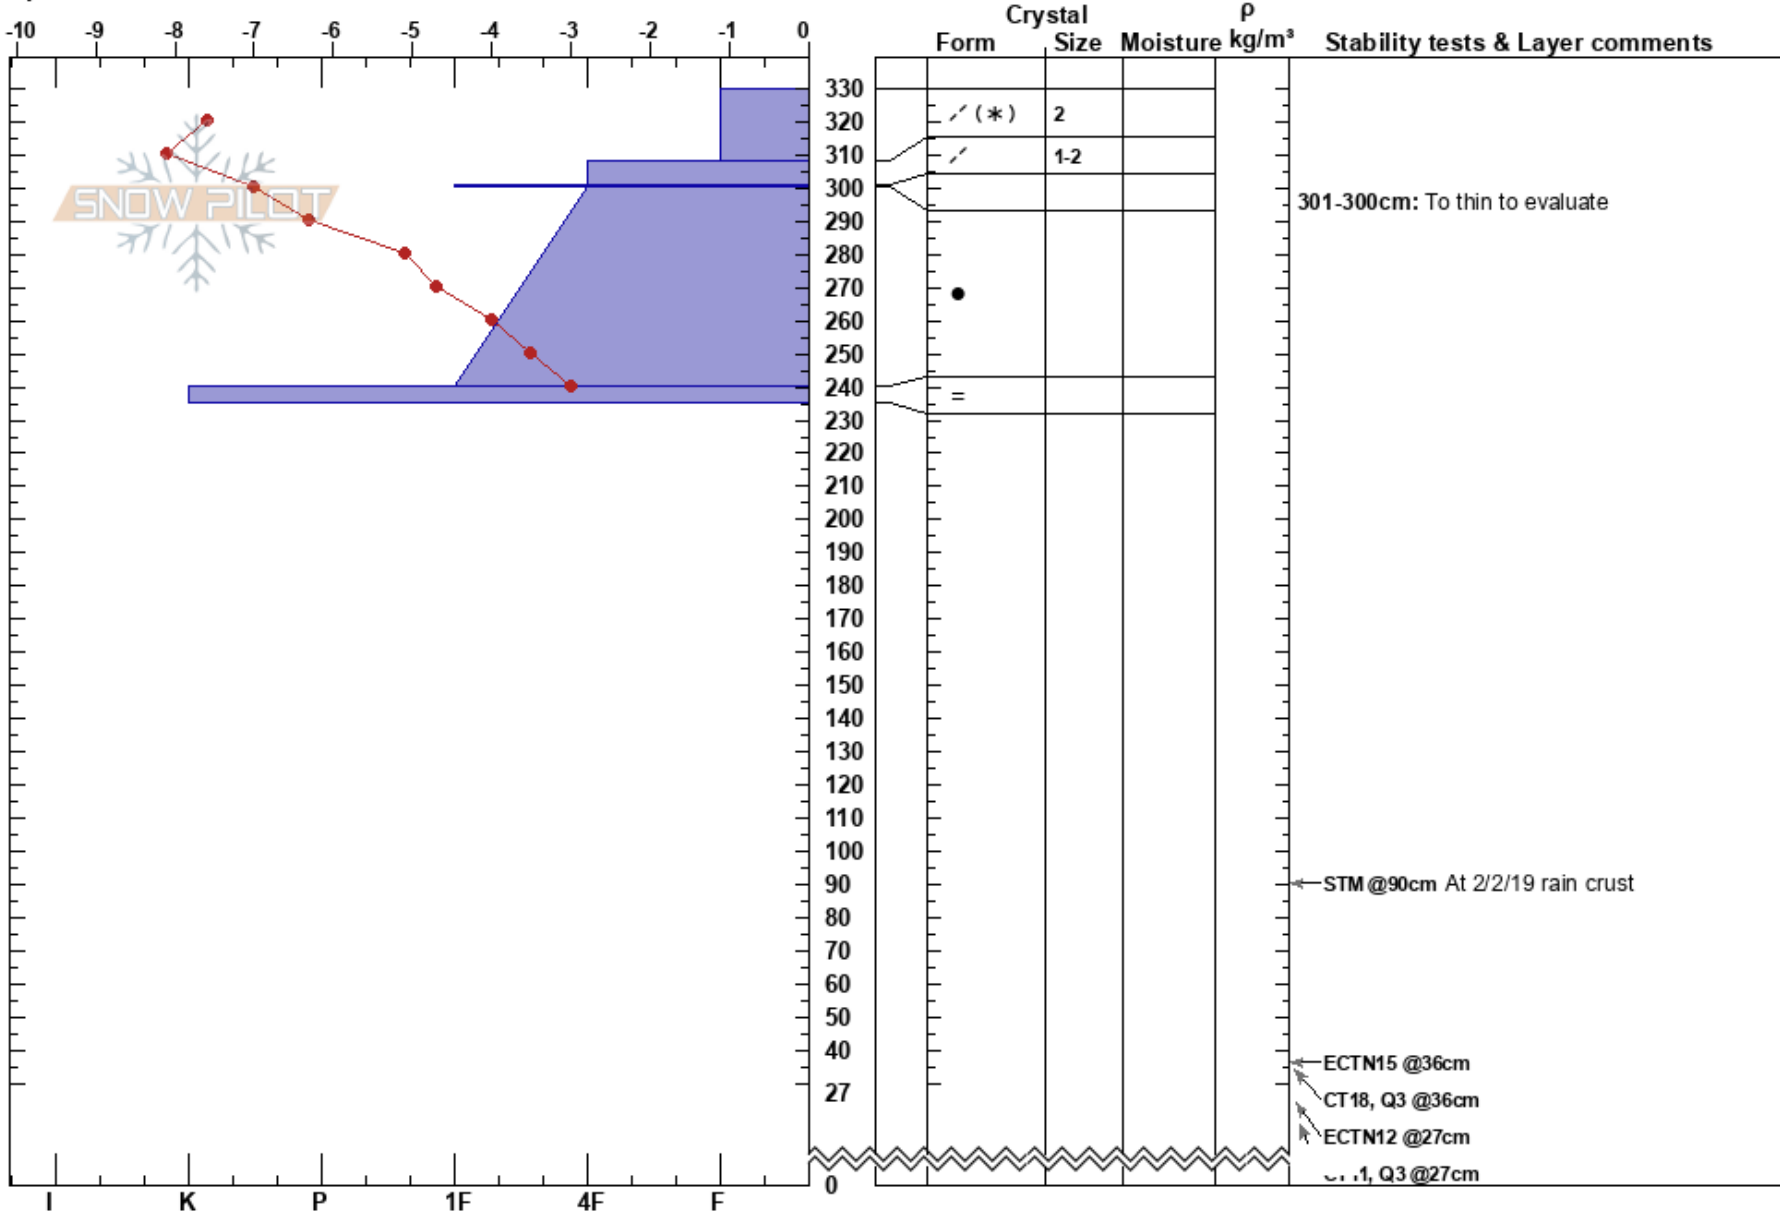

Gray Butte 02.10.19

Aaron Beverly

02/10/2019 - 3:00pm

Stability: Fair

HS:330

Layer Notes:

CA

Co-ord: 41.34564N, -122.19553W

Air Temperature: -9°C

PF:63

301-300cm: To thin to evaluate

Elevation: 8000 ft

Slope Angle: 28°

Sky Cover: SCT

Precipitation: NO

Aspect: 40°

Wind Loading: yes

Wind: NW Moderate

Specifics: Cracking

Notes: