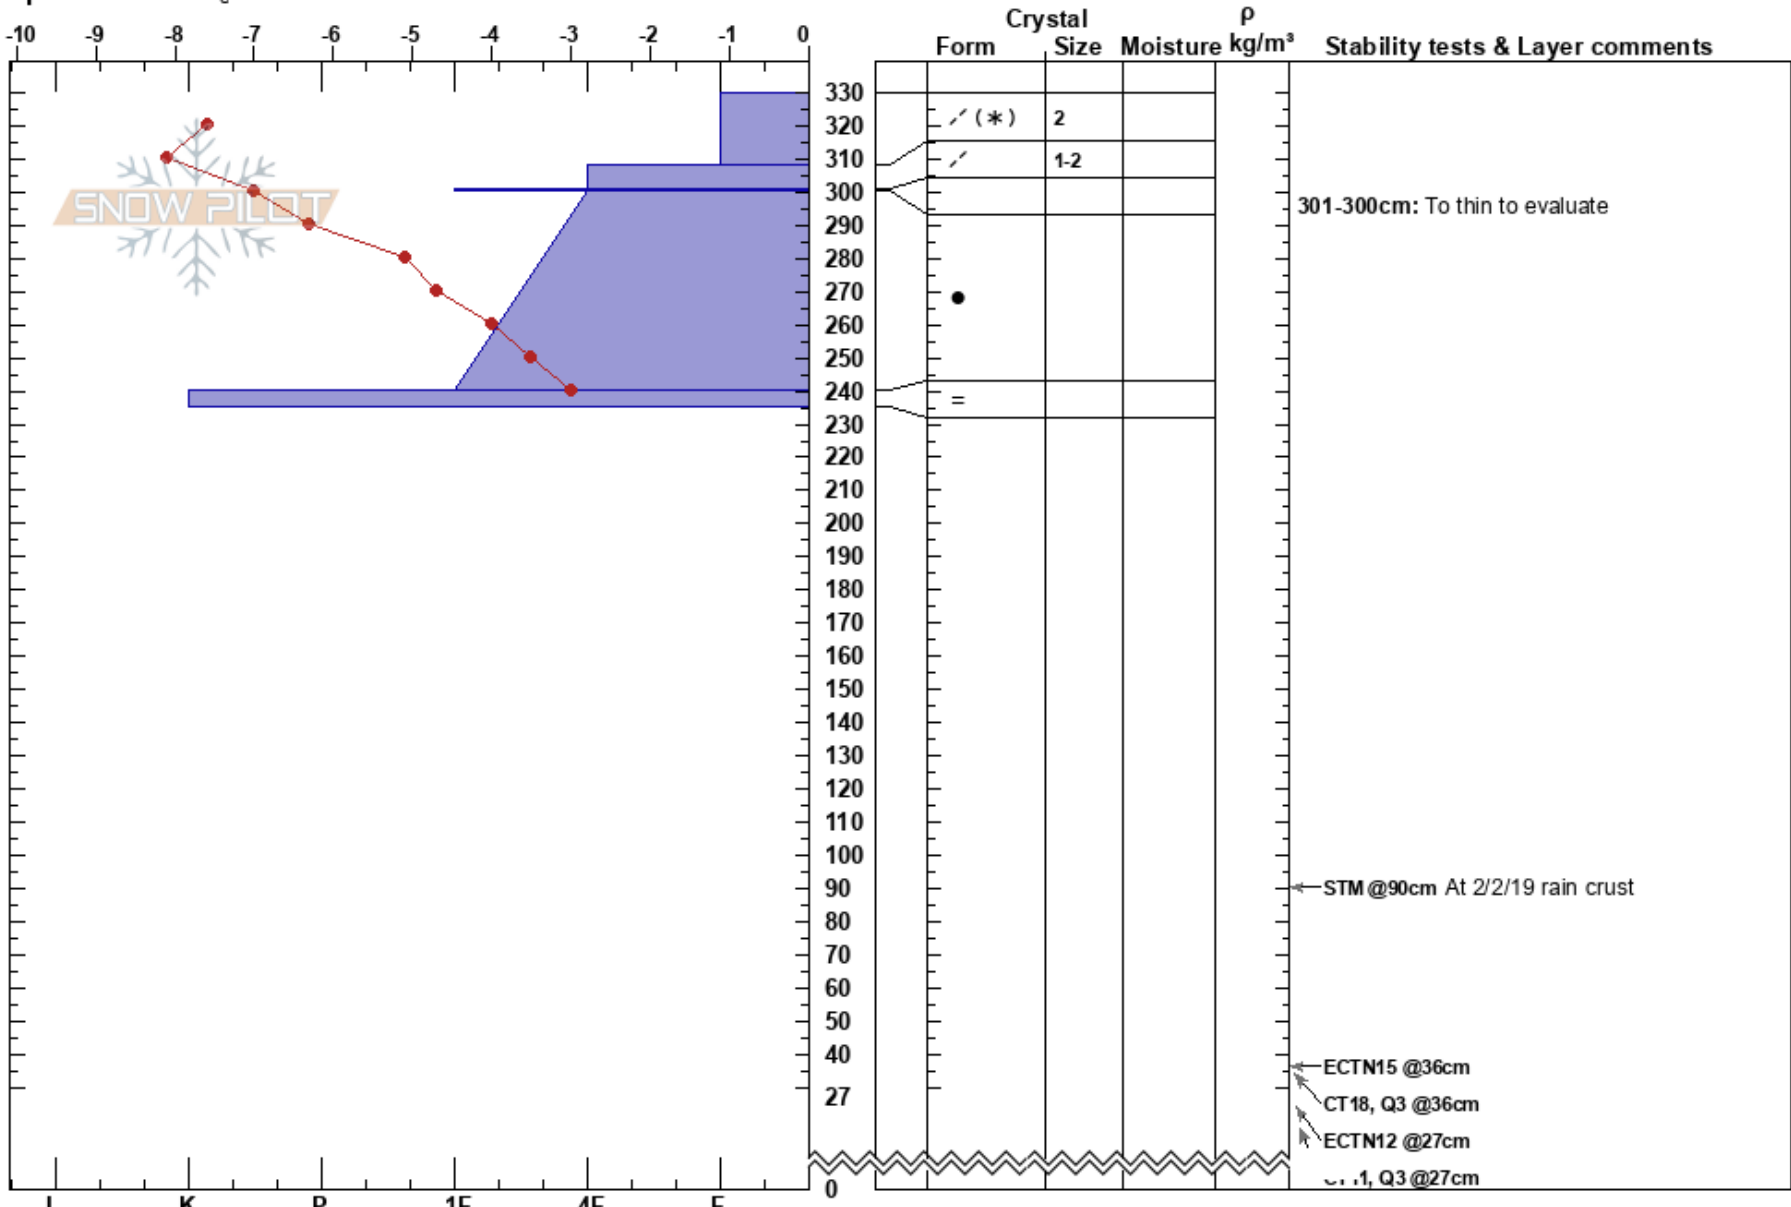

Gray Butte 02.10.19

Aaron Beverly

02/10/2019 - 3:00pm

Stability: Fair

HS:330

Layer Notes:

CA

Co-ord: 41.34564N, -122.19553W

Air Temperature: -9°C

PF:63

301-300cm: To thin to evaluate

Elevation: 8000 ft

Slope Angle: 28°

Sky Cover: SCT

Precipitation: NO

Aspect: 40°

Wind Loading: yes

Wind: NW Moderate

Specifics: Cracking

Notes: