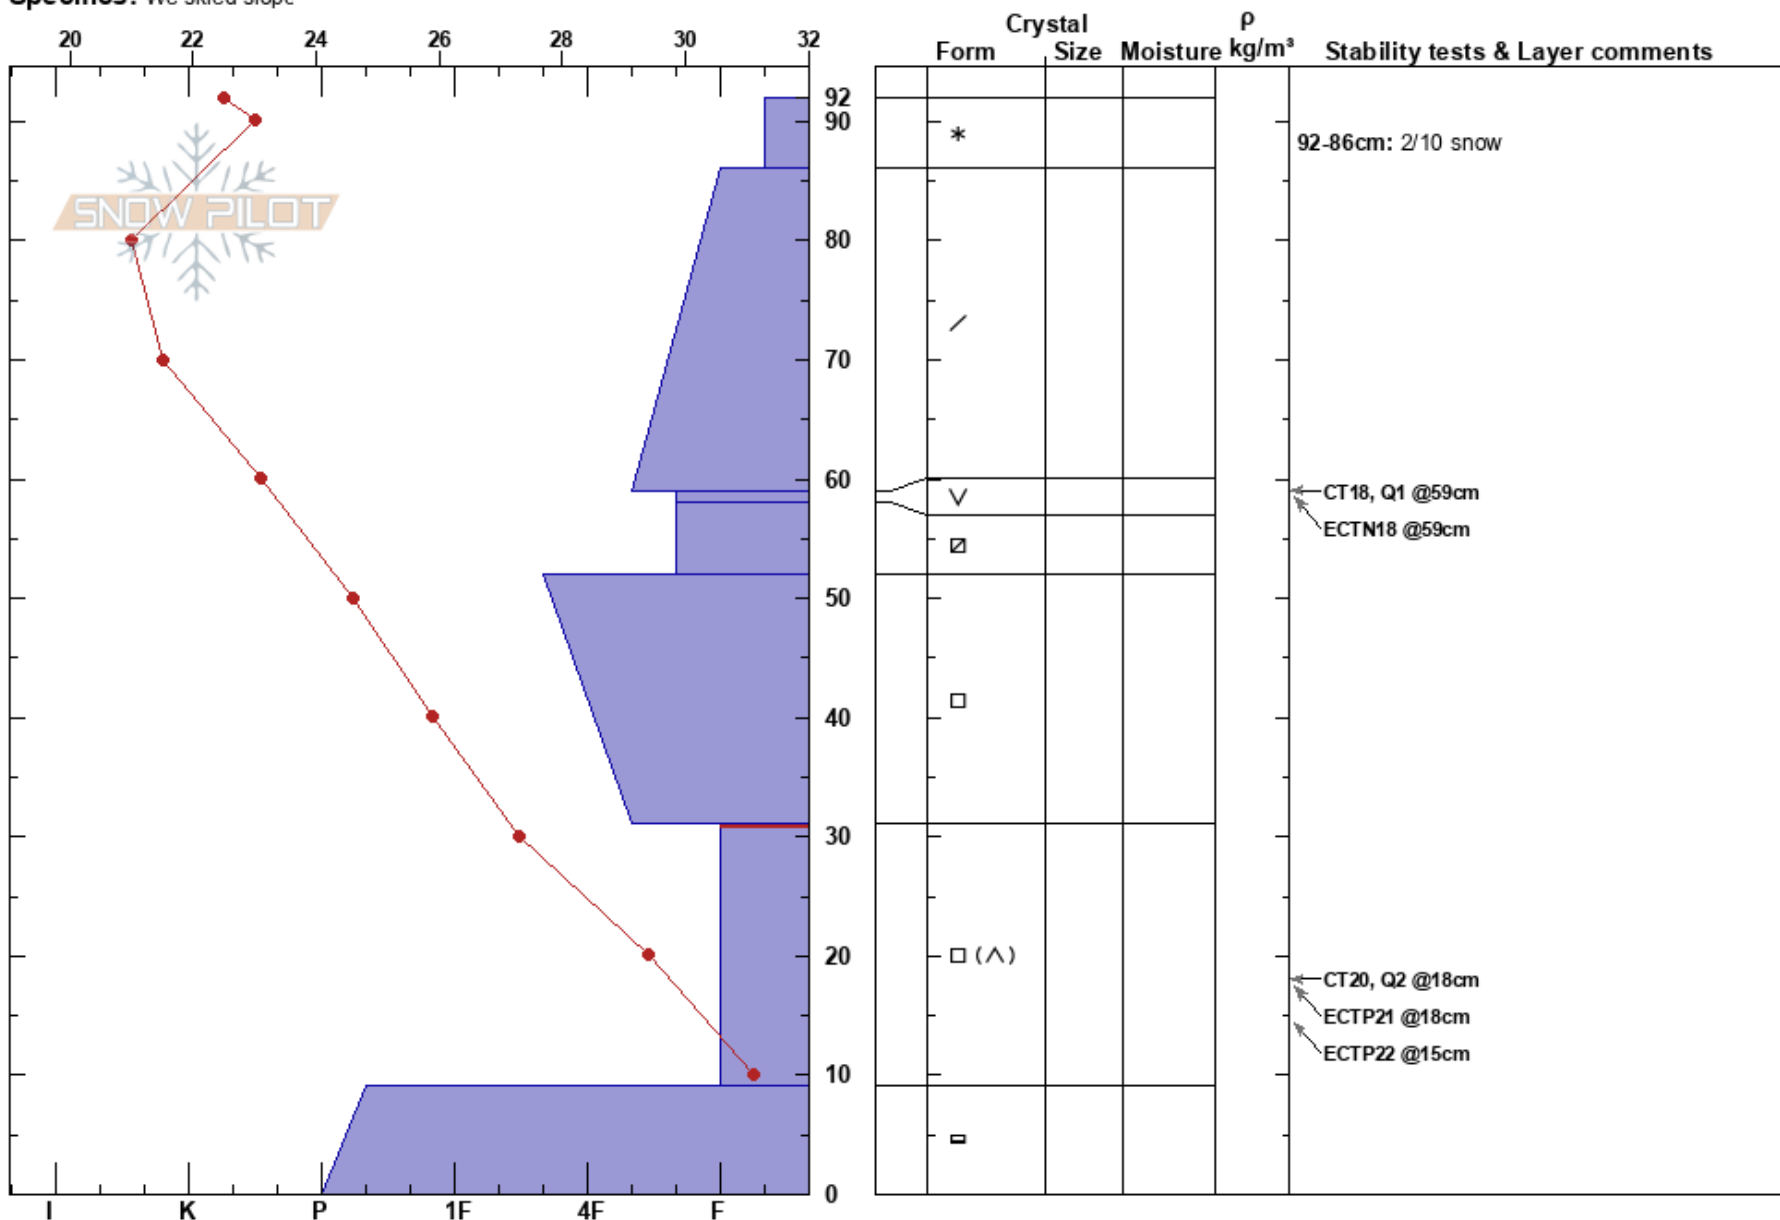

BeaverMt/FranklinBasin
 Bear River Range
 UT
 Elevation: 8504 ft
 Aspect: W
 Specifics: We skied slope

toby weed
 02/10/2019 - 2:30pm
 Co-ord: 41.95599N, -111.56049W
 Slope Angle: 19°
 Wind Loading: previous

Stability: Fair Stable
 Air Temperature: 23.1°F
 Sky Cover: BKN
 Precipitation:
 Wind: S Moderate

HS:92
 PF:92
 92-86cm: 2/10 snow
 31-9cm: Problematic layer

Notes: Ski pen only 15 to 20 cm. Pockets with shallow snow and poor snow structure on the west face of Beaver Mountain....