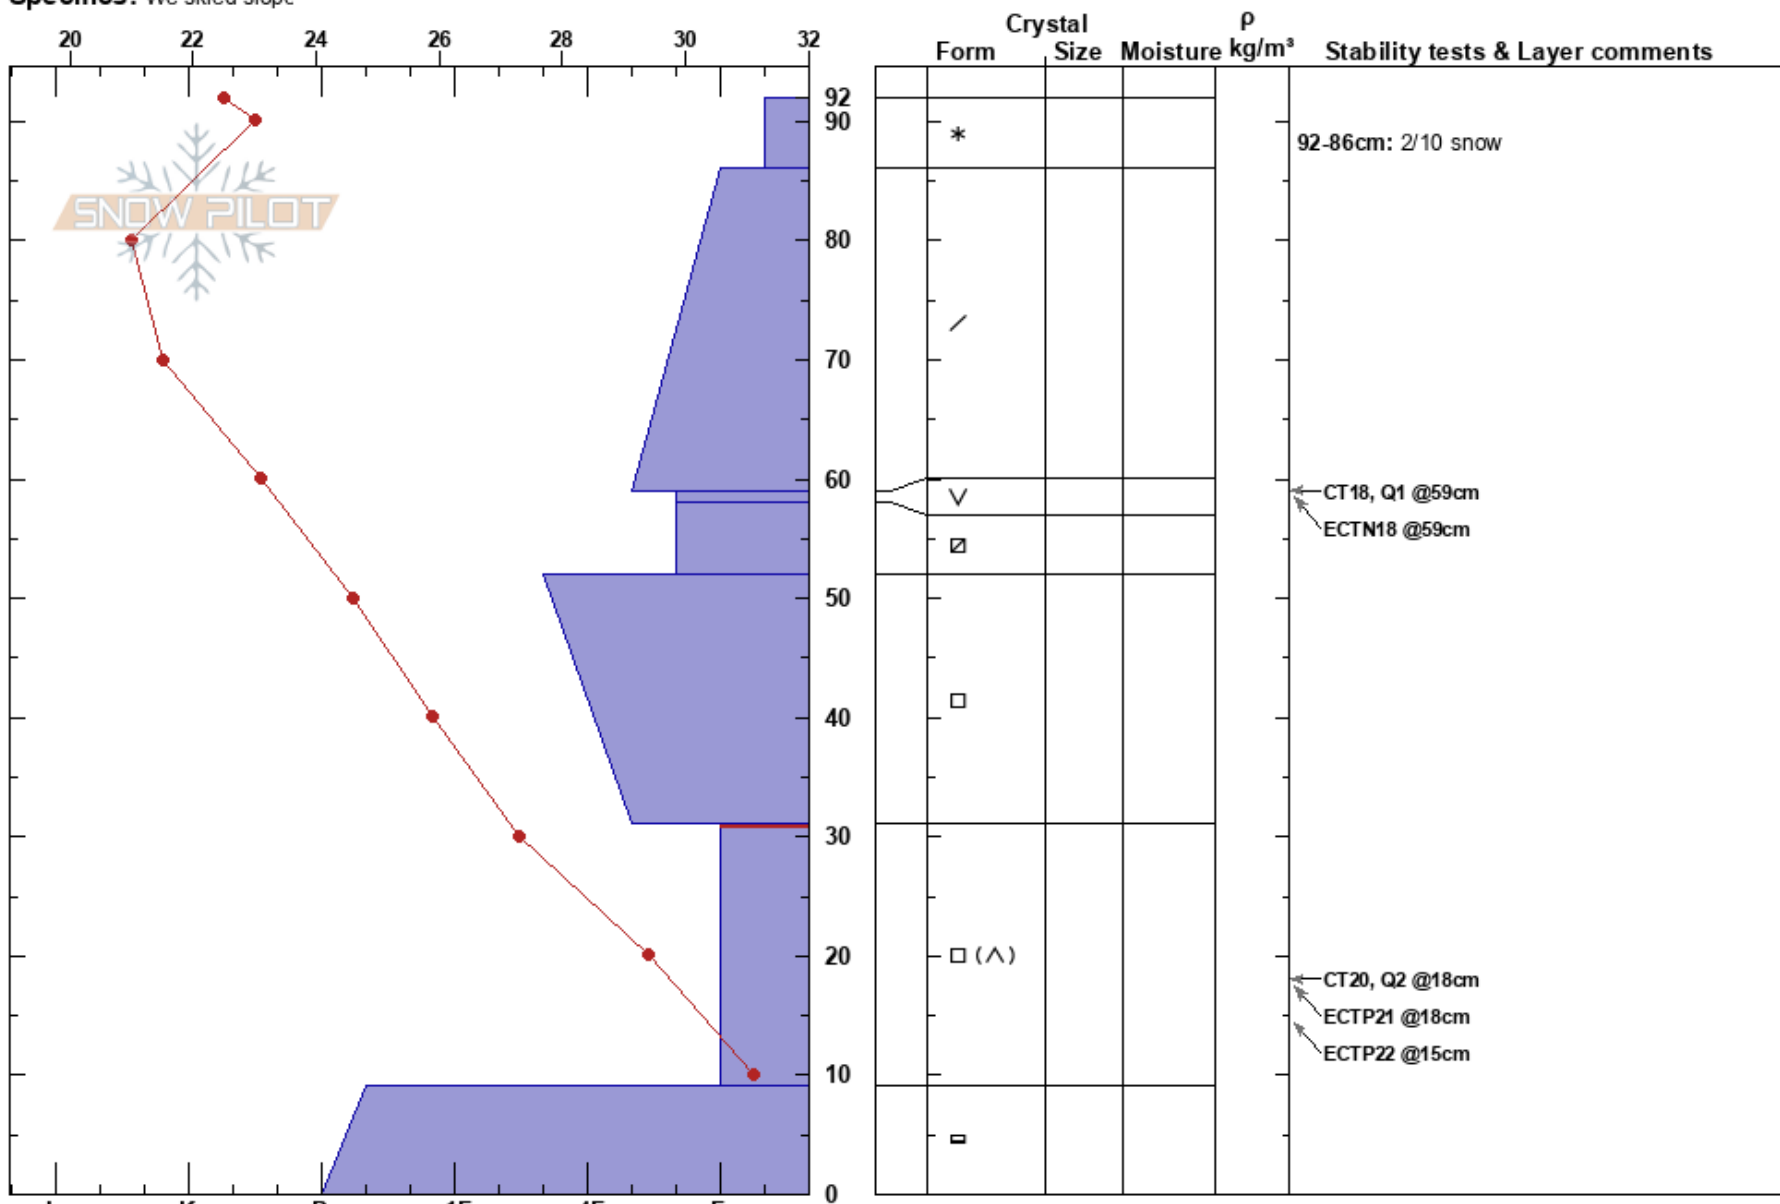

BeaverMt/FranklinBasin
 Bear River Range
 UT
 Elevation: 8504 ft
 Aspect: W
 Specifics: We skied slope

toby weed
 02/10/2019 - 2:30pm
 Co-ord: 41.95599N, -111.56049W
 Slope Angle: 19°
 Wind Loading: previous

Stability: Fair Stable
 Air Temperature: 23.1°F
 Sky Cover: BKN
 Precipitation:
 Wind: S Moderate

HS:92
 PF:92
 92-86cm: 2/10 snow
 31-9cm: Problematic layer

Notes: Ski pen only 15 to 20 cm. Pockets with shallow snow and poor snow structure on the west face of Beaver Mountain....