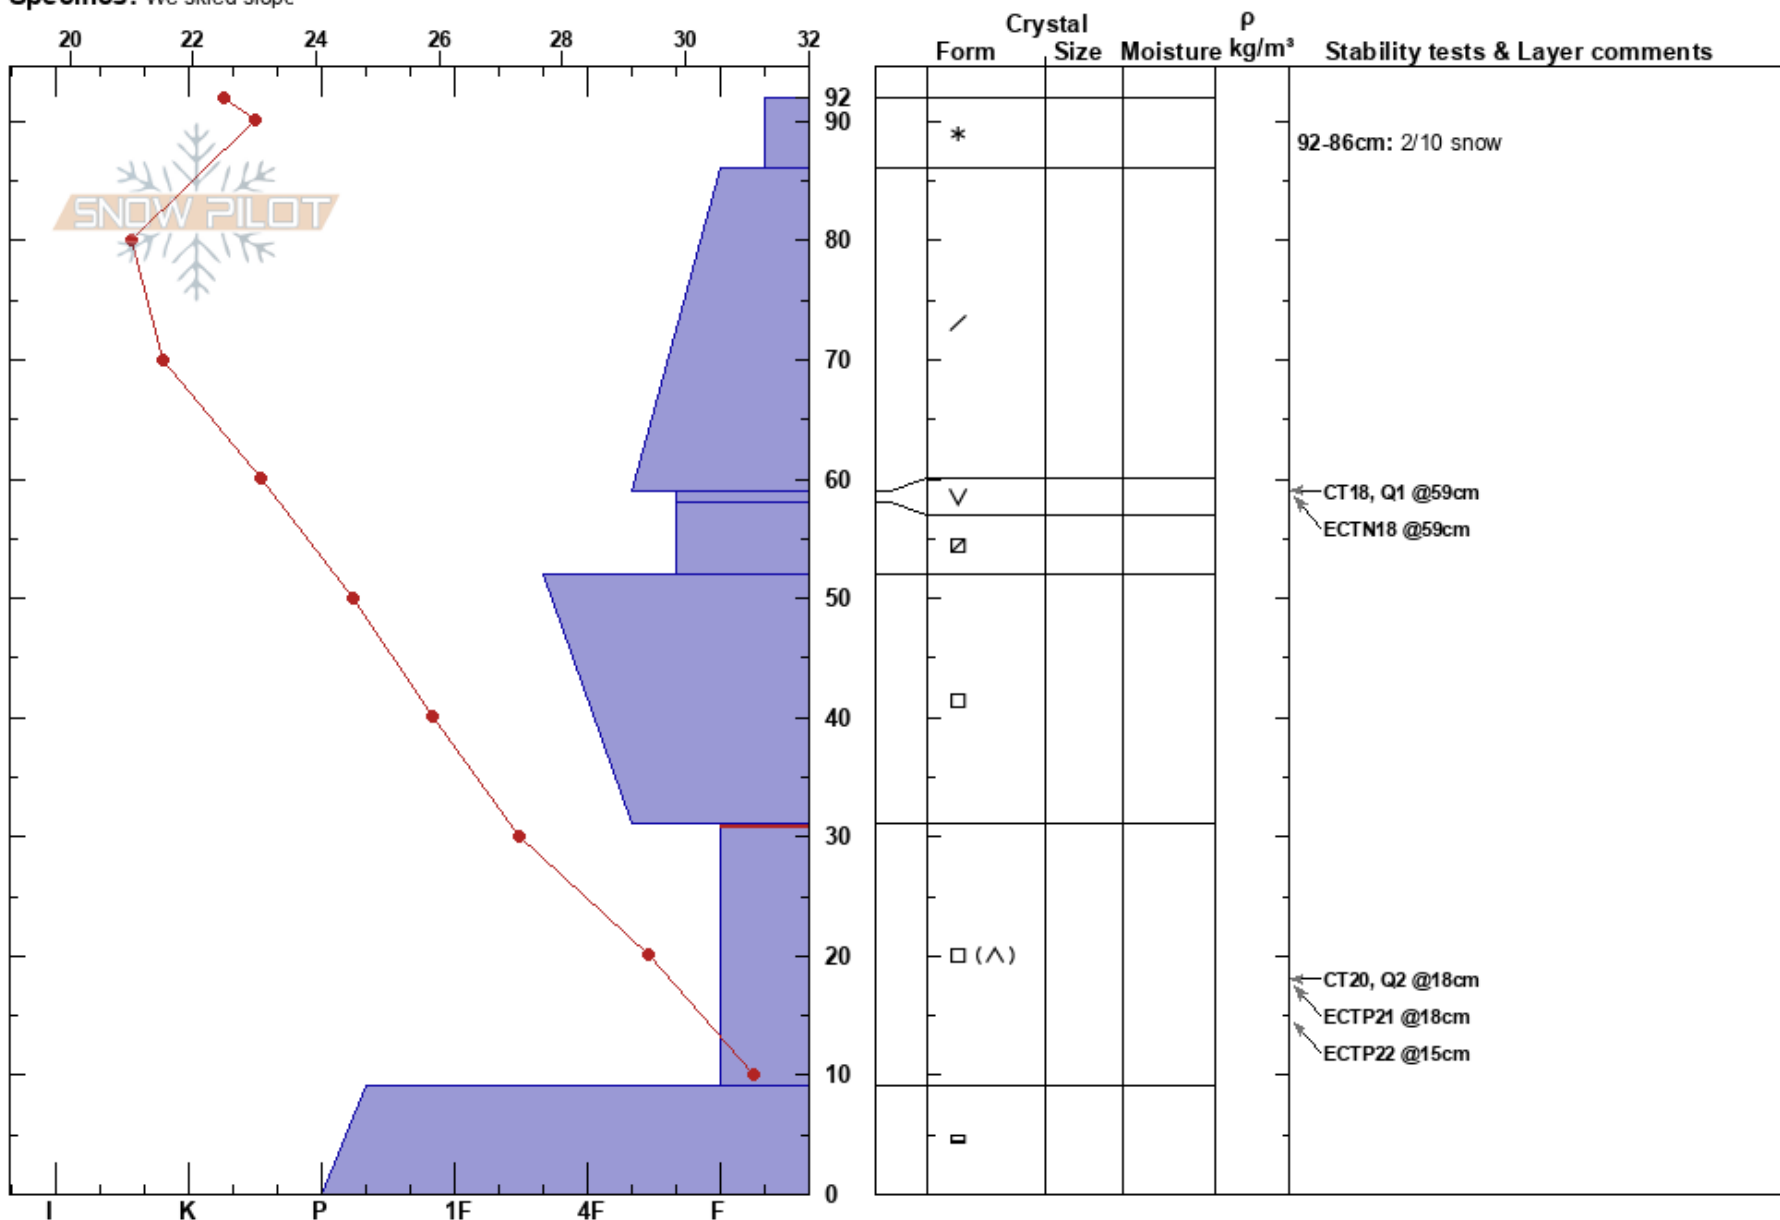

BeaverMt/FranklinBasin  
 Bear River Range  
 UT  
 Elevation: 8504 ft  
 Aspect: W  
 Specifics: We skied slope

toby weed  
 02/10/2019 - 2:30pm  
 Co-ord: 41.95599N, -111.56049W  
 Slope Angle: 19°  
 Wind Loading: previous

Stability: Fair Stable  
 Air Temperature: 23.1°F  
 Sky Cover: BKN  
 Precipitation:  
 Wind: S Moderate

HS:92  
 PF:92  
 92-86cm: 2/10 snow  
 31-9cm: Problematic layer

Notes: Ski pen only 15 to 20 cm. Pockets with shallow snow and poor snow structure on the west face of Beaver Mountain....