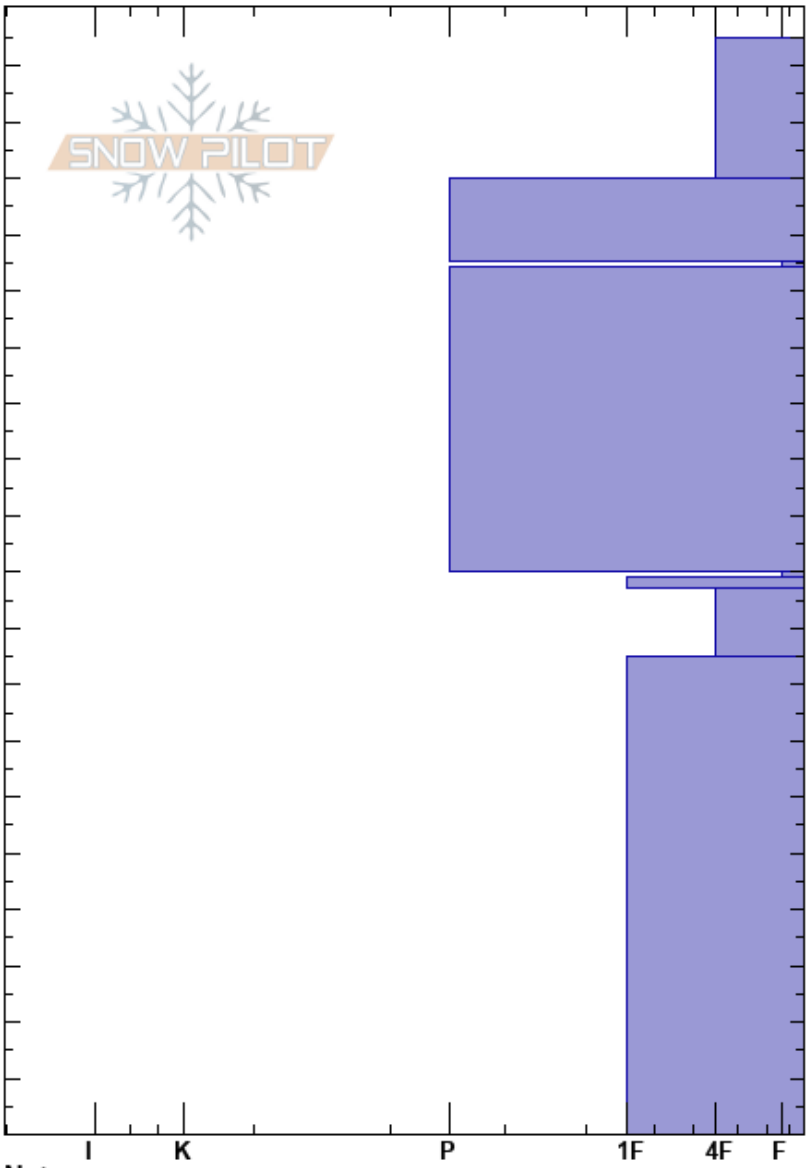

Little Agnes
 Zirkel Wilderness
 CO
Elevation: 11200 ft
Aspect: 220°
Specifics:

Kreston Rohrig
 02/10/2019 - 2:00pm
Co-ord: 40.82592N, -106.71825W
Slope Angle: 27°
Wind Loading: previous

Stability:
Air Temperature:
Sky Cover: CLR
Precipitation: NO
Wind: SW Light Breeze

HS: 195
Layer Notes: 155-154cm: Problematic layer

Height (ft)	Crystal		Moisture	ρ kg/m ³	Stability tests & Layer comments
	Form	Size			
195					
190					
185	•				
180	•				
175	•				
170					
165	•				
160	□	0.3			
155					
150					
145					
140					
135	•				
130					
125					
120					
115					
110					
105					
100	□				
95	⊙				
90	⊙				
85	□				
80					
75					
70					
65					
60					
55					
50					
45					
40	⊖				
35					
30					
25					
20					
15					
10					
5					
0					ECTX