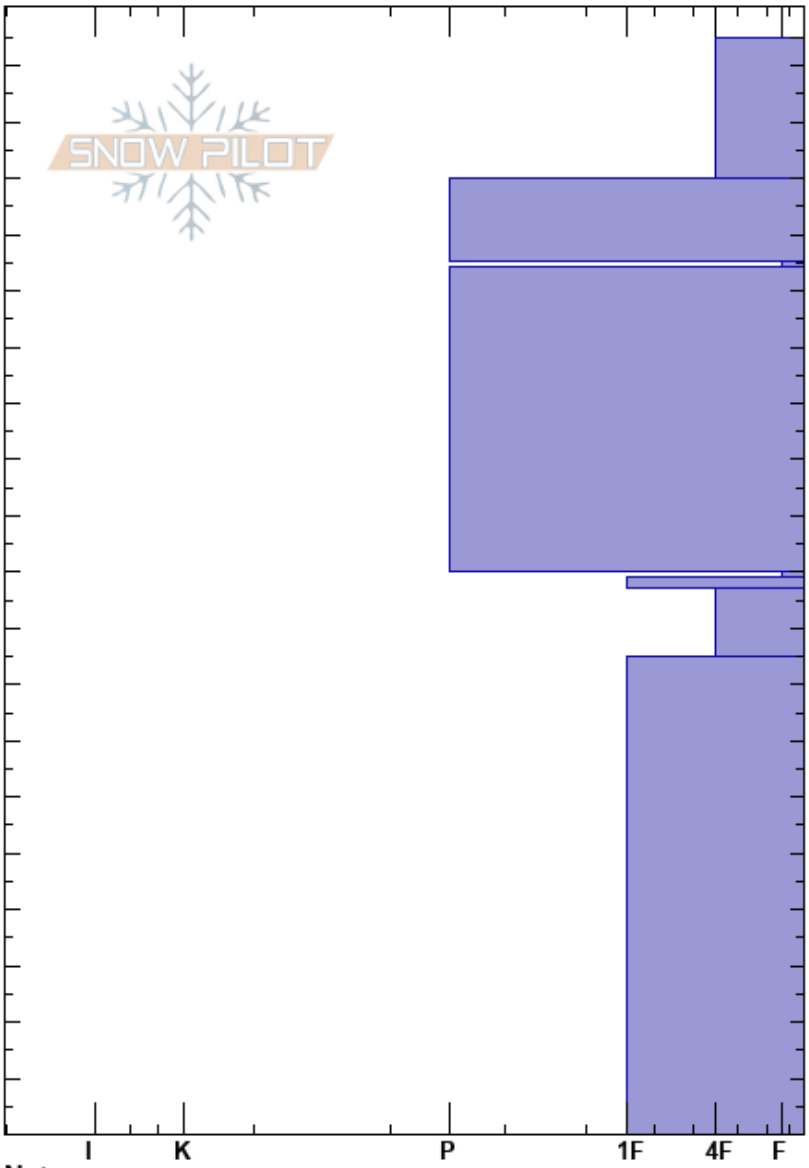

Little Agnes
 Zirkel Wilderness
 CO
Elevation: 11200 ft
Aspect: 220°
Specifics:

Kreston Rohrig
 02/10/2019 - 2:00pm
Co-ord: 40.82592N, -106.71825W
Slope Angle: 27°
Wind Loading: previous

Stability:
Air Temperature:
Sky Cover: CLR
Precipitation: NO
Wind: SW Light Breeze

HS: 195
Layer Notes: 155-154cm: Problematic layer

Height (ft)	Crystal		Moisture	ρ kg/m ³	Stability tests & Layer comments
	Form	Size			
195					
190					
180	•				
170					
165	.				
155	◻	0.3			
150					
140					
130	•				
120					
110					
105	◻				
100	⊙ ⊙				
95	◻				
90					
80					
70					
60					
50					
40	⊖				
30					
20					
10					
0					ECTX