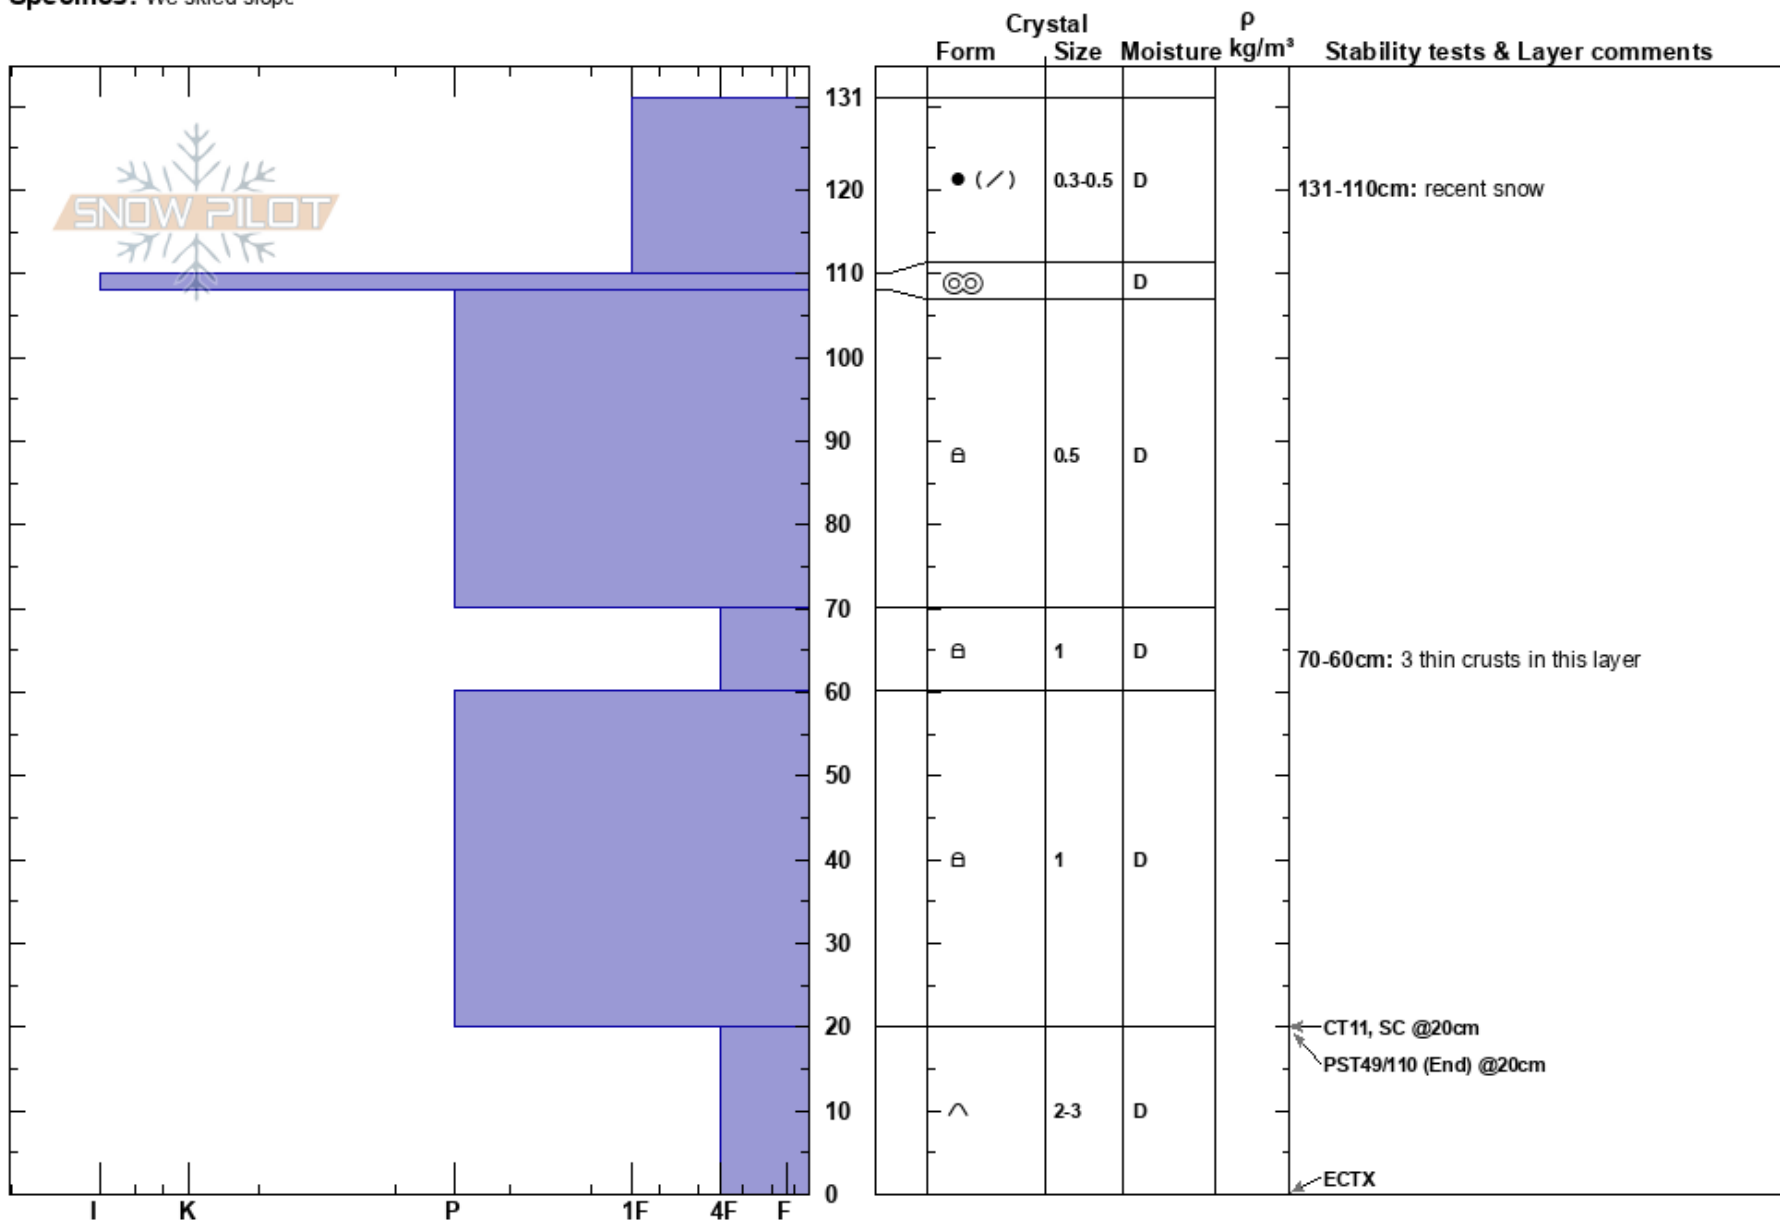

Red 3, south side
 San Juan Range
 CO
Elevation: 12341 ft
Aspect: 175°
Specifics: We skied slope

Colin Mitchell
 02/10/2019 - 1:00pm
Co-ord: 37.89645N, -107.69055W
Slope Angle: 30°
Wind Loading: yes

Stability: Good
Air Temperature: -12°C
Sky Cover: CLR
Precipitation: NO
Wind: SW Moderate

HS: 131
PF: 15
Layer Notes:
 131-110cm: recent snow
 70-60cm: 3 thin crusts in this layer

Notes: Winds increased through the day