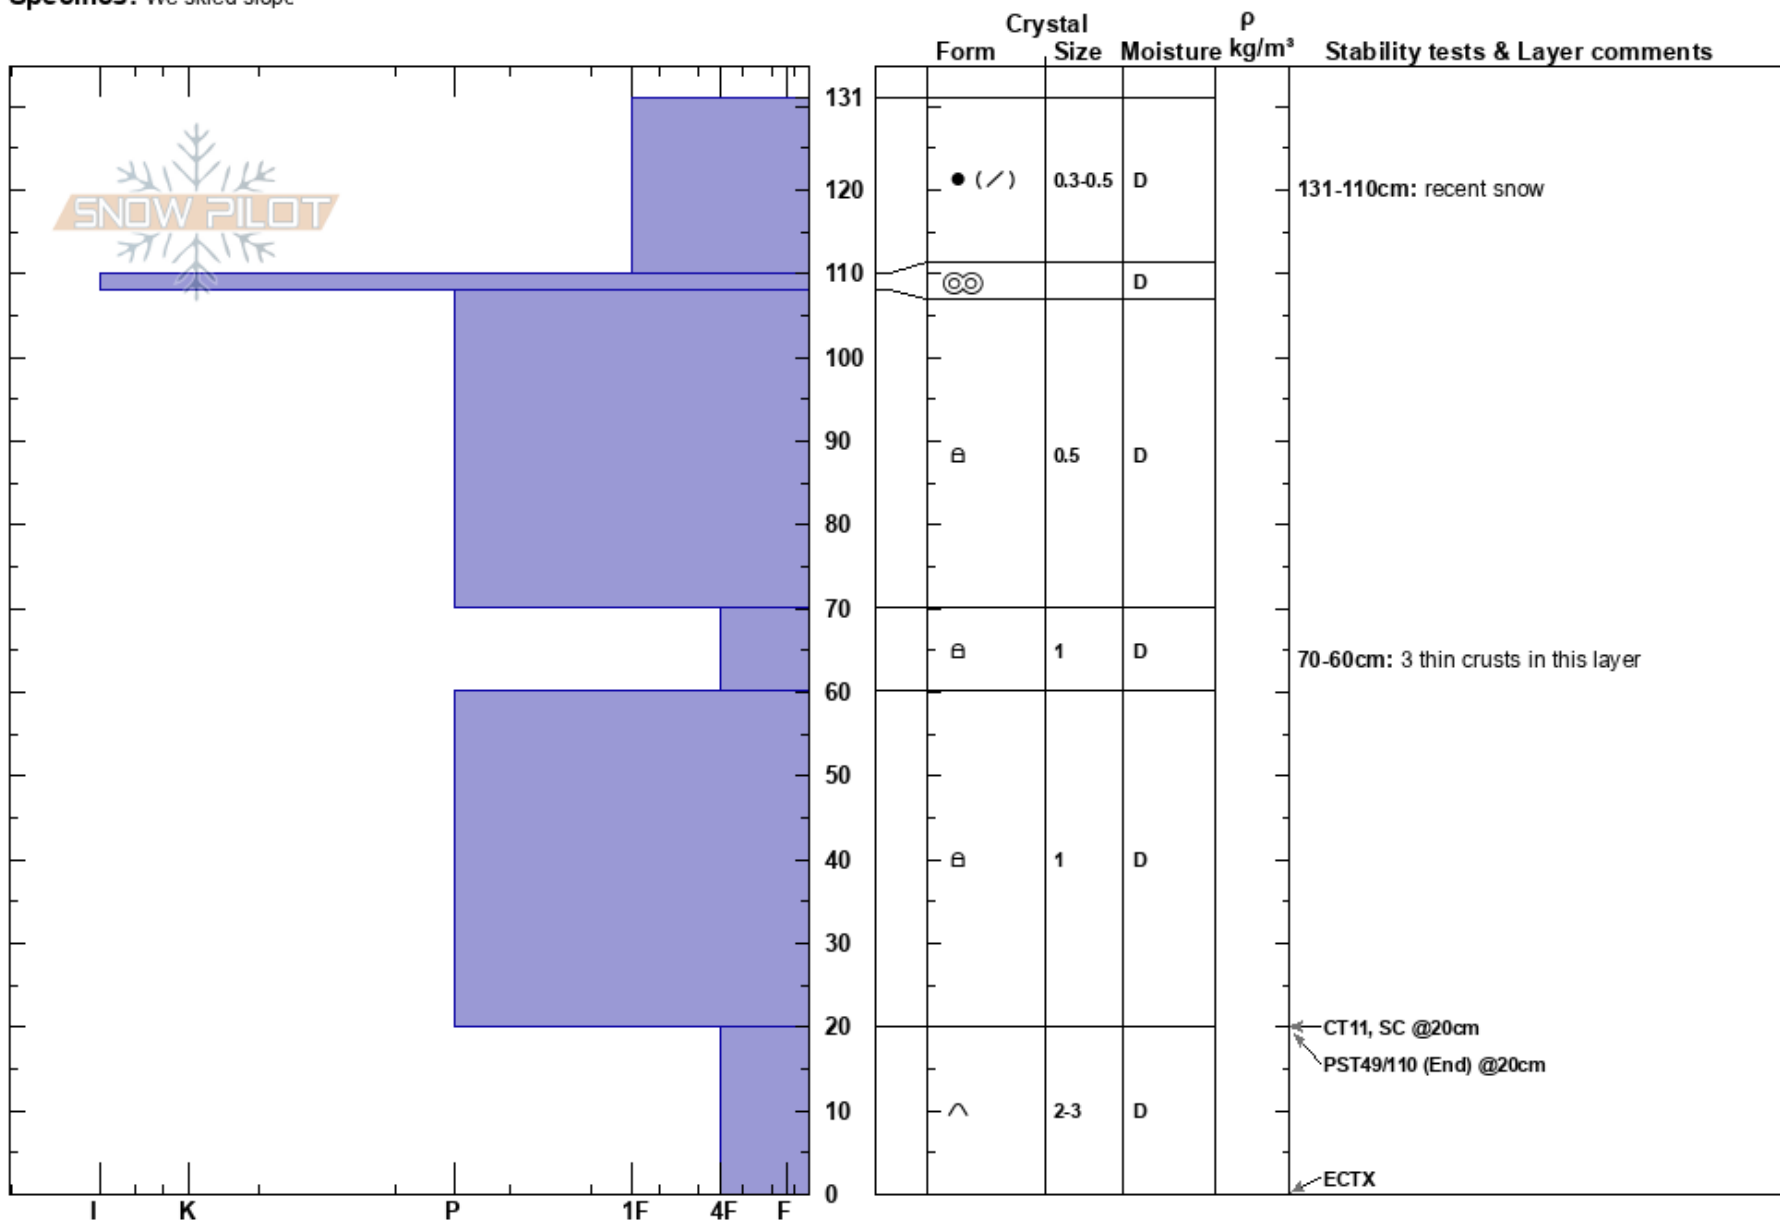

Red 3, south side
 San Juan Range
 CO
Elevation: 12341 ft
Aspect: 175°
Specifics: We skied slope

Colin Mitchell
 02/10/2019 - 1:00pm
Co-ord: 37.89645N, -107.69055W
Slope Angle: 30°
Wind Loading: yes

Stability: Good **HS:**131
Air Temperature: -12°C **PF:**15
Sky Cover: CLR
Precipitation: NO
Wind: SW Moderate

Layer Notes:
 131-110cm: recent snow
 70-60cm: 3 thin crusts in this layer

Notes: Winds increased through the day