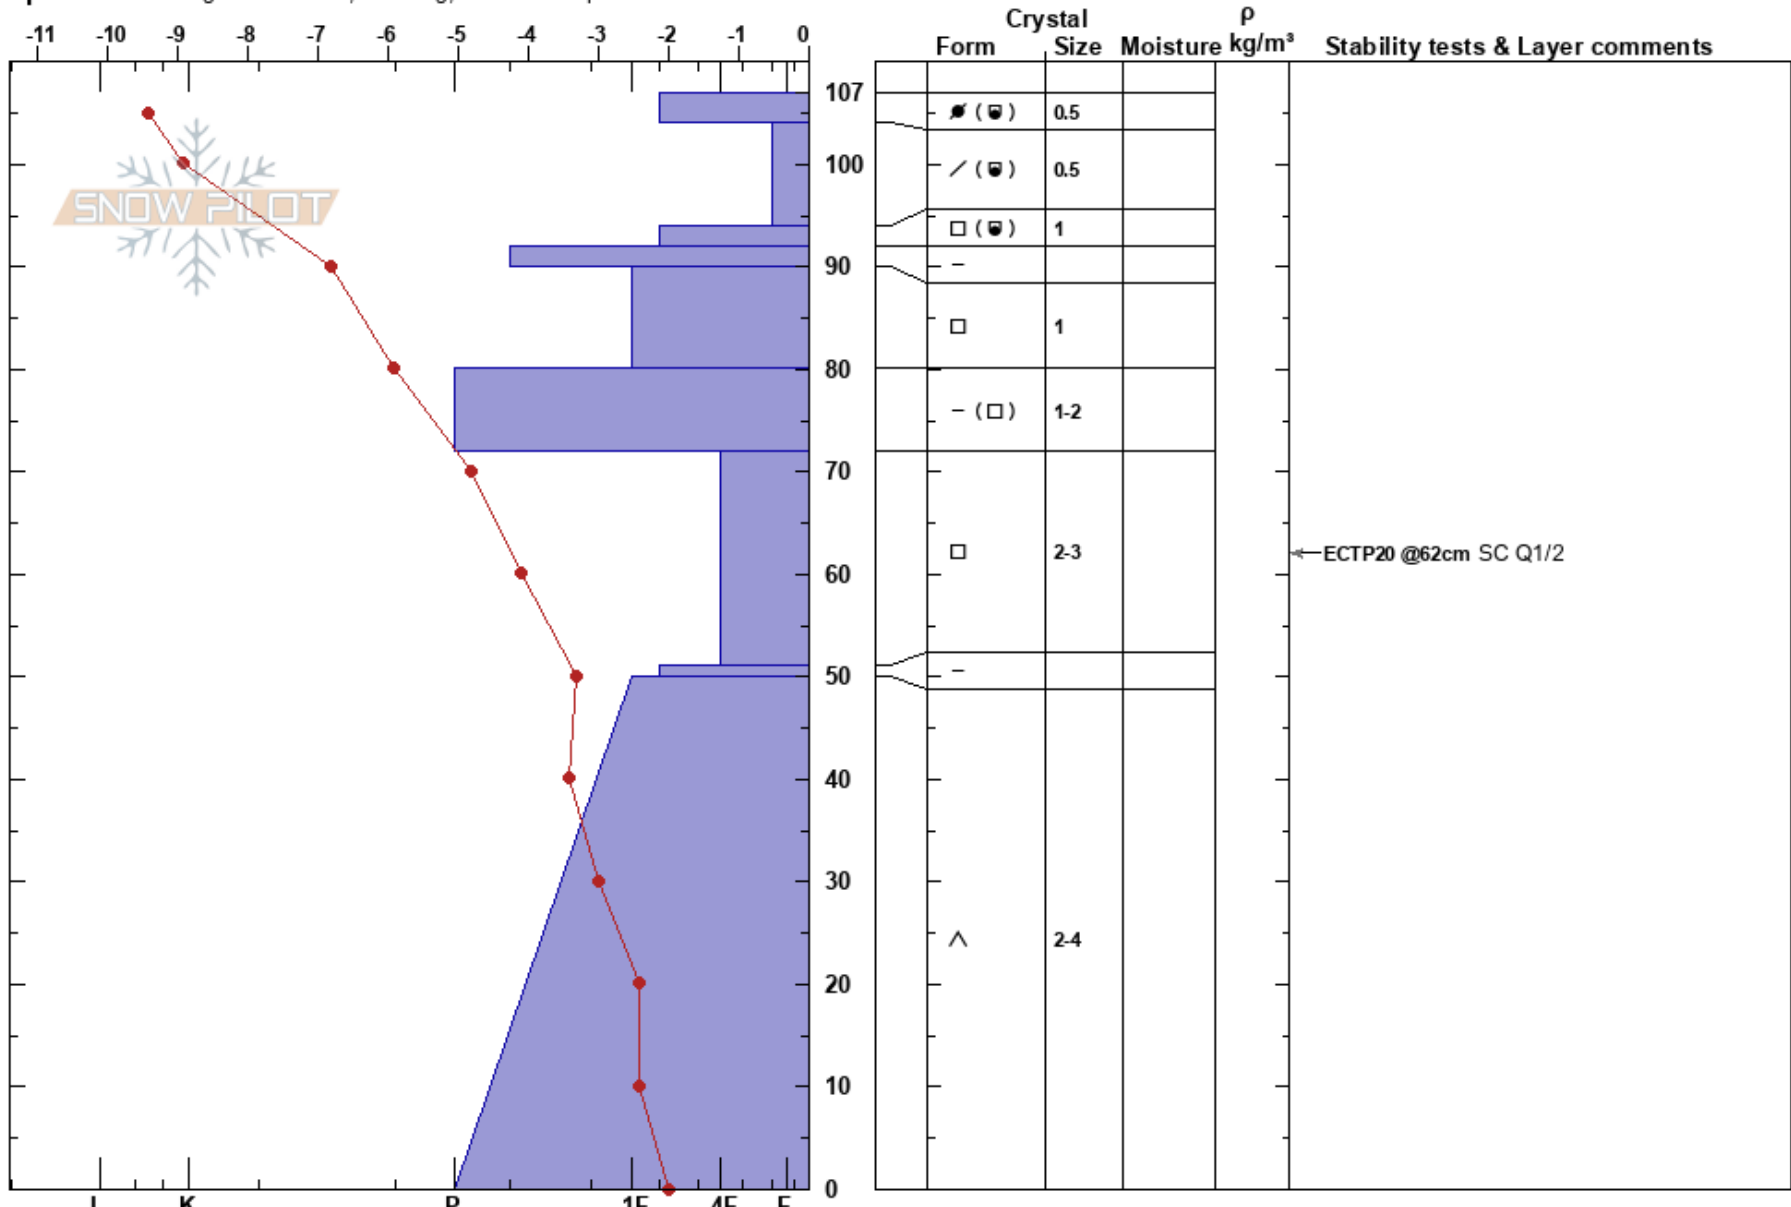

Arch rock
 Madison Range-N
 MT
 Elevation: 9450 ft
 Aspect: 15°

Leigh Frye
 02/10/2019 - 1:30pm
 Co-ord: 45.27585N, -111.43773W
 Slope Angle: 37°
 Wind Loading: yes

Stability:
 Air Temperature: -8°C
 Sky Cover: OVC
 Precipitation: S-1
 Wind: SE Light Breeze

HS:107
 PF:55 72-51cm:Problematic layer

Specifics: Pit dug in a Ski Area; Cracking; We skied slope

Notes: Most of arch rock 80-90cm, very suspect with a load. Headwaters all 1.5-2.5m.