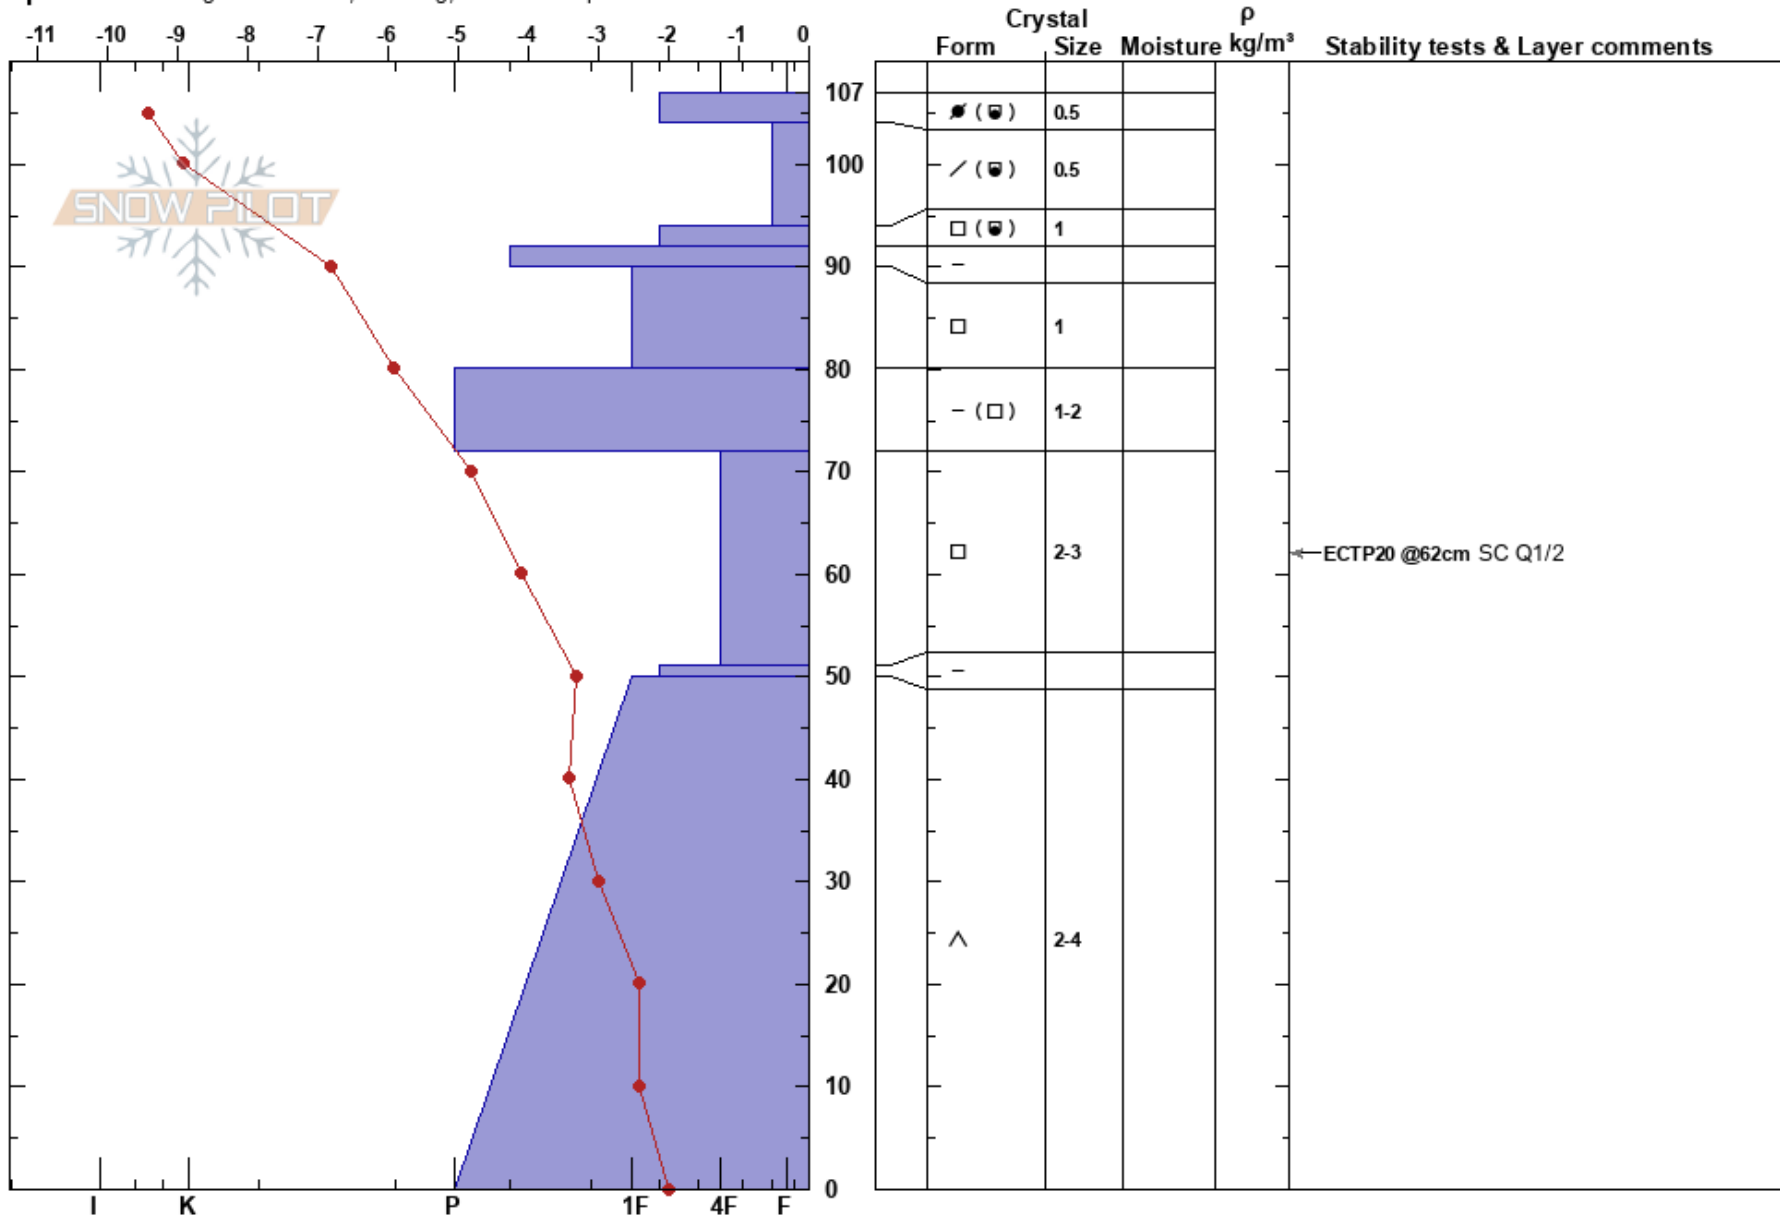

Arch rock
 Madison Range-N
 MT
 Elevation: 9450 ft
 Aspect: 15°

Leigh Frye
 02/10/2019 - 1:30pm
 Co-ord: 45.27585N, -111.43773W
 Slope Angle: 37°
 Wind Loading: yes

Stability:
 Air Temperature: -8°C
 Sky Cover: OVC
 Precipitation: S-1
 Wind: SE Light Breeze

HS:107
 PF:55 72-51cm:Problematic layer

Specifics: Pit dug in a Ski Area; Cracking; We skied slope

Notes: Most of arch rock 80-90cm, very suspect with a load. Headwaters all 1.5-2.5m.