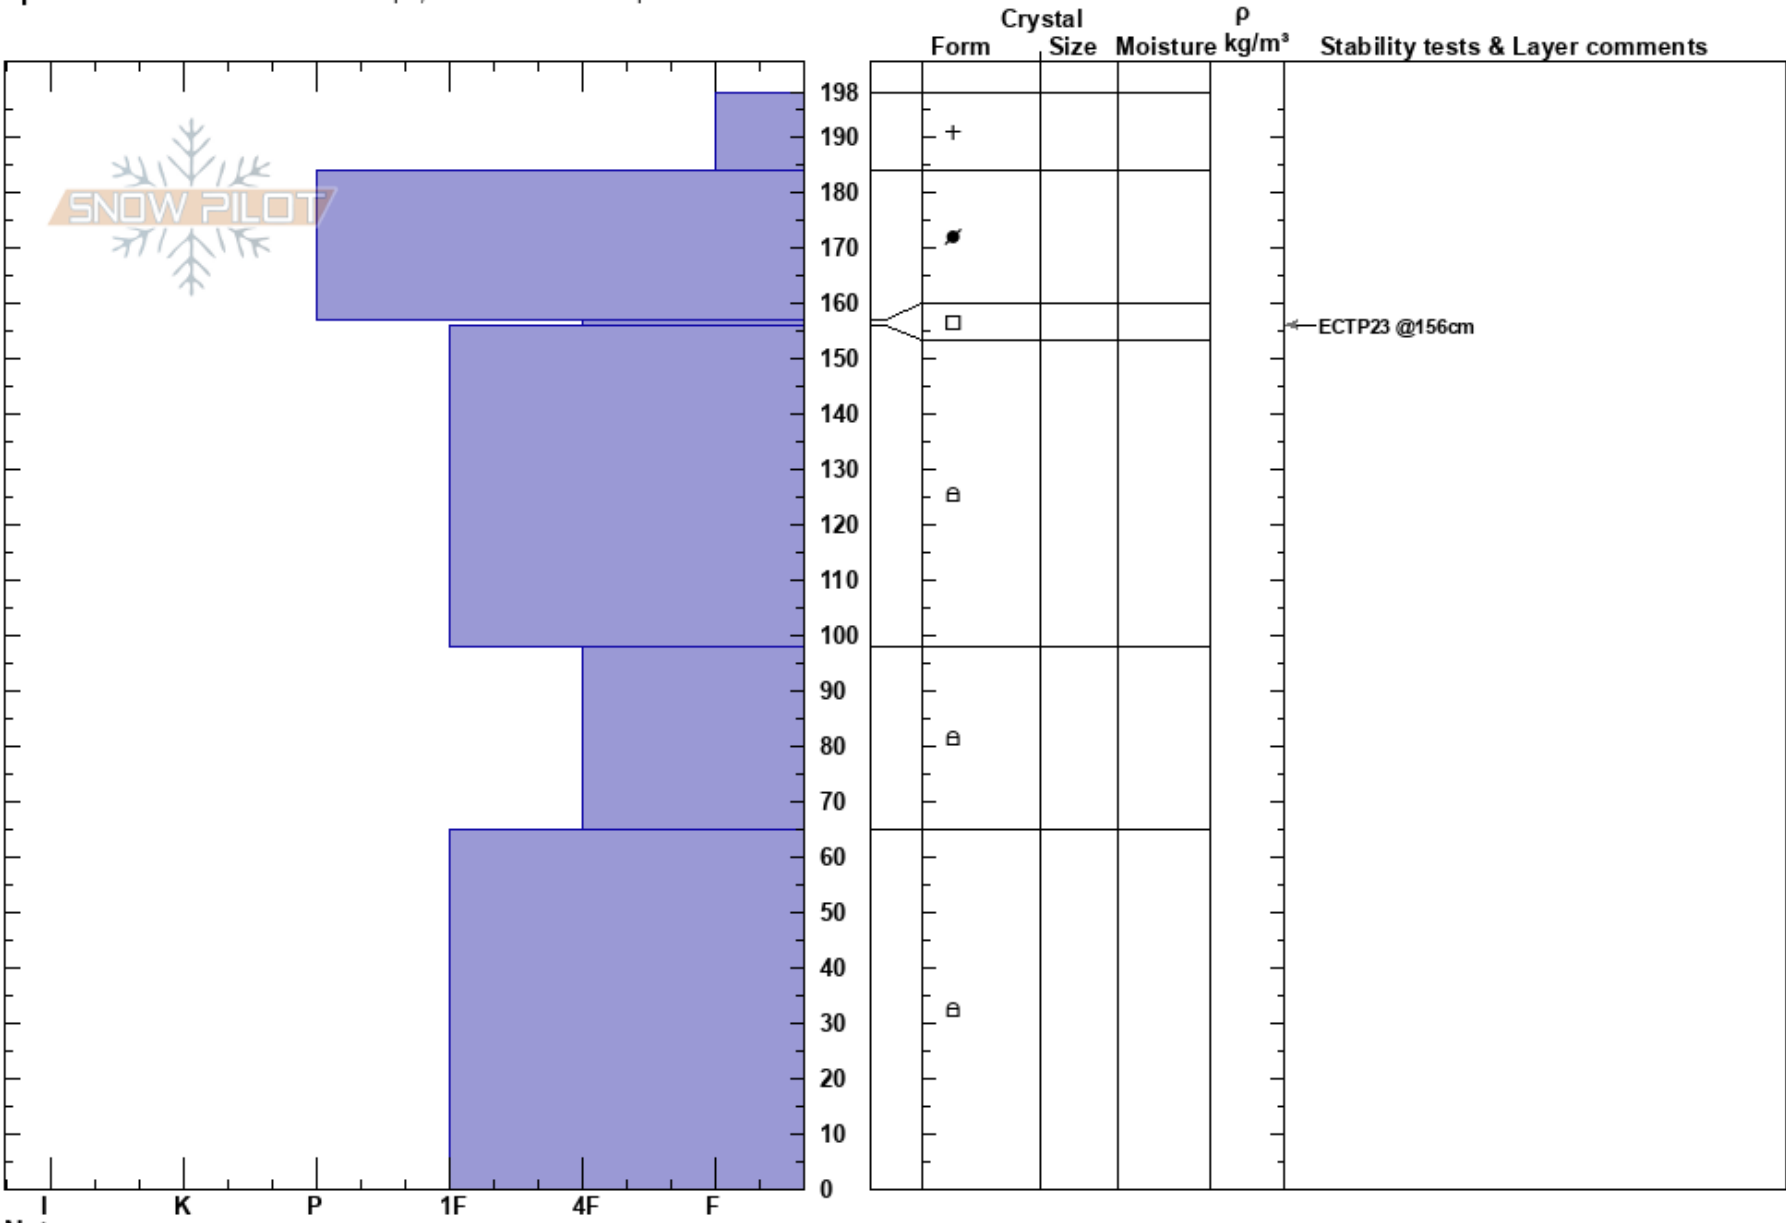

2nd Yellow Mule  
 Madison Range-N  
 MT  
 Elevation: 9300 ft  
 Aspect: 45°  
 Specifics: Snowmobile tracks on slope; We snowmobiled slope

Ian Hoyer  
 02/10/2019 - 12:00pm  
 Co-ord: 45.17752N, -111.40117W  
 Slope Angle: 30°  
 Wind Loading:

Stability: Fair Stable  
 Air Temperature:  
 Sky Cover: OVC  
 Precipitation: S-1  
 Wind: Calm  
 HS:198  
 Layer Notes:  
 157-156cm:Problematic layer

Notes: