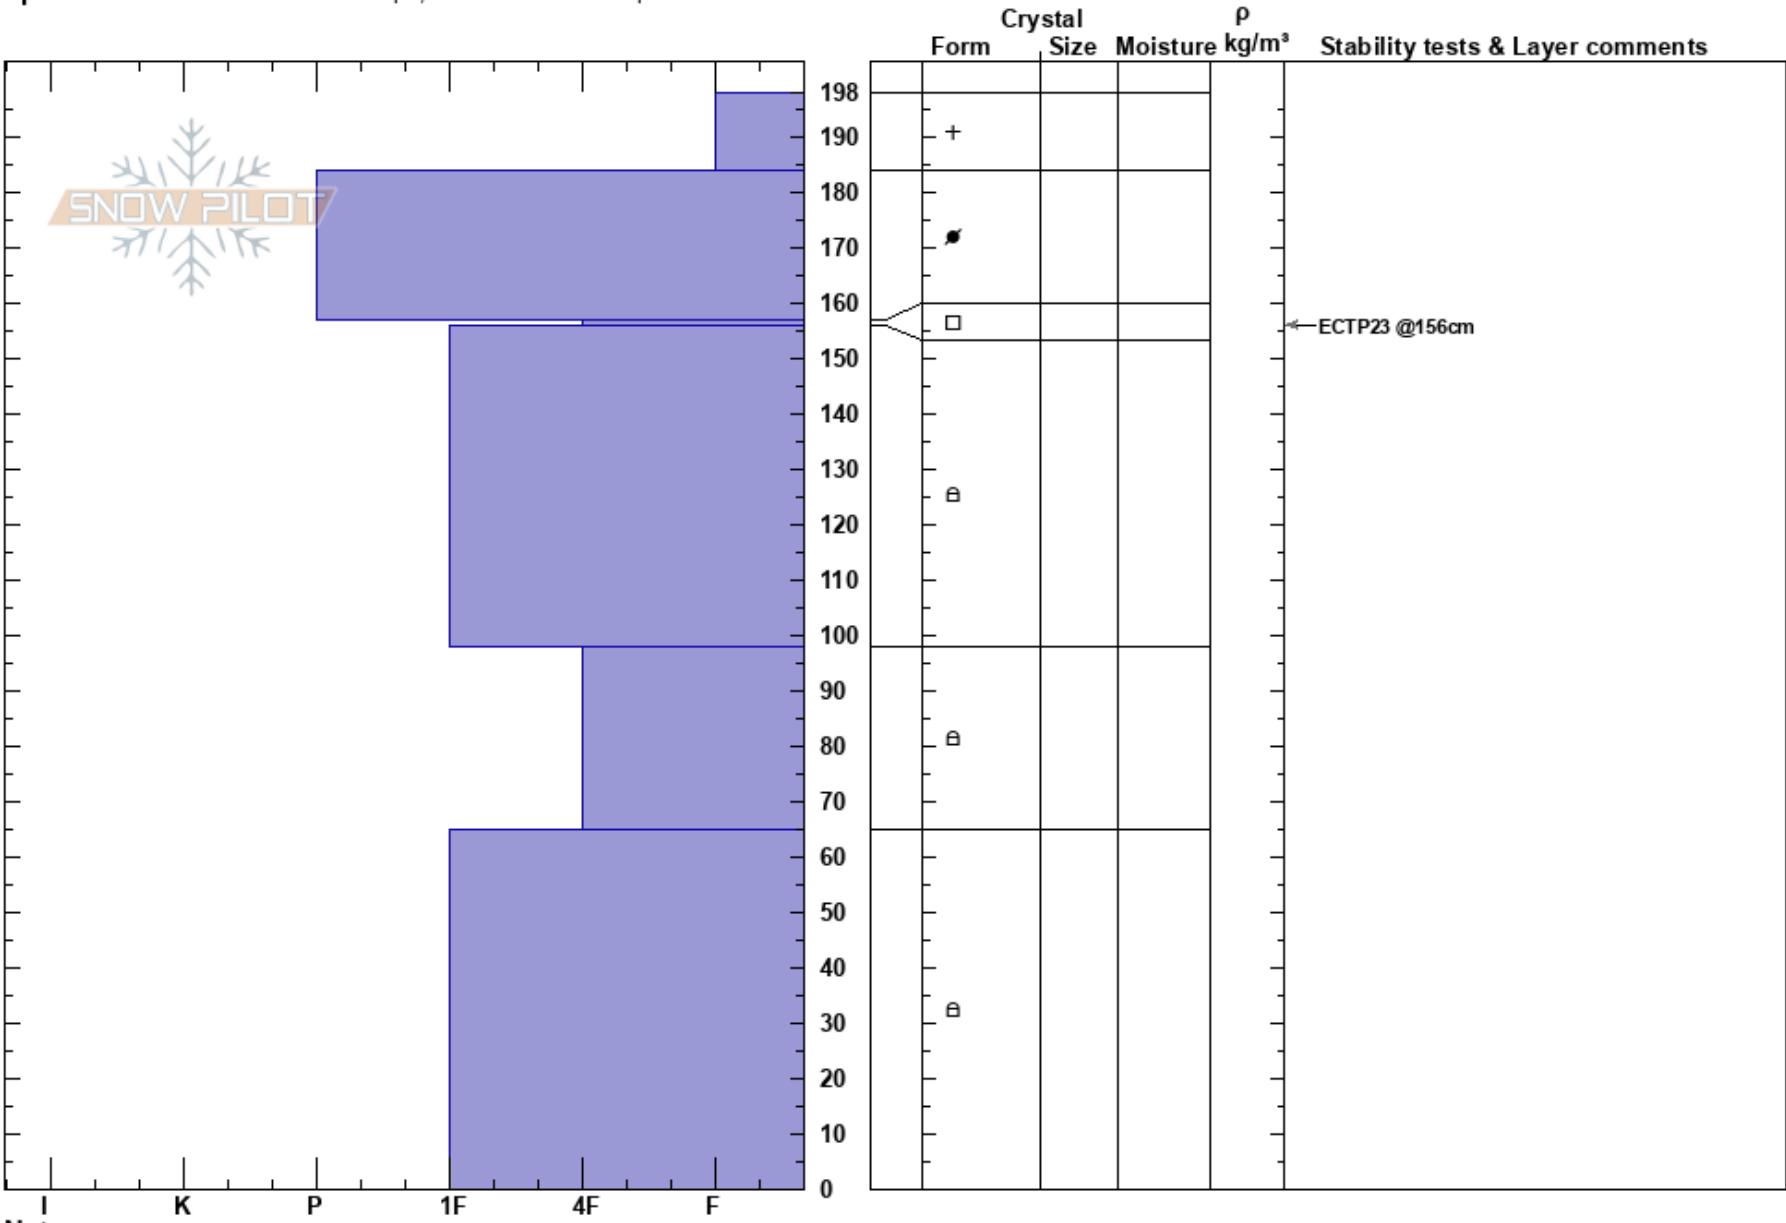

2nd Yellow Mule  
 Madison Range-N  
 MT  
 Elevation: 9300 ft  
 Aspect: 45°  
 Specifics: Snowmobile tracks on slope; We snowmobiled slope

Ian Hoyer  
 02/10/2019 - 12:00pm  
 Co-ord: 45.17752N, -111.40117W  
 Slope Angle: 30°  
 Wind Loading:

Stability: Fair Stable  
 Air Temperature:  
 Sky Cover: OVC  
 Precipitation: S-1  
 Wind: Calm  
 HS:198  
 157-156cm:Problematic layer

Notes: