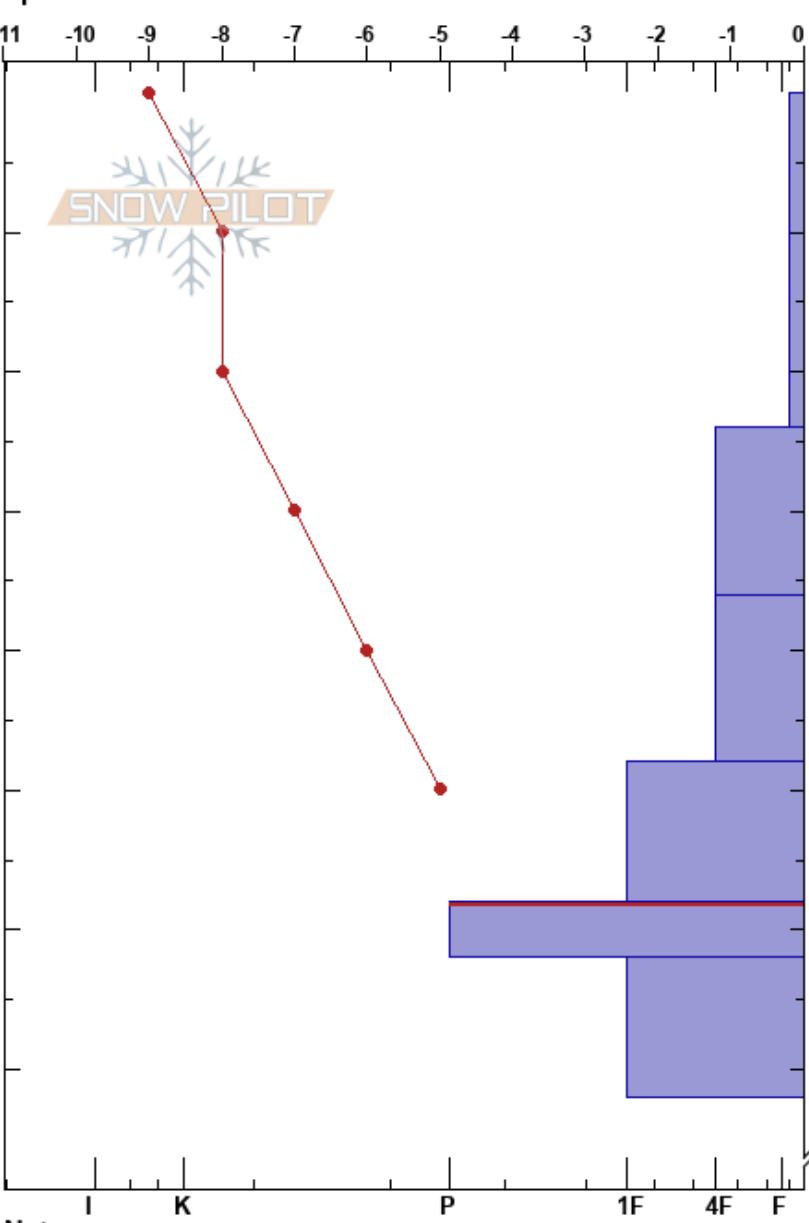

Revelation  
 Wasatch Range  
 UT  
 Elevation: 7650 ft  
 Aspect: NE  
 Specifics:

Jon Hall  
 02/08/2019 - 2:00pm  
 Co-ord: 41.21750N, -111.87720E  
 Slope Angle: 24°  
 Wind Loading: previous

Stability:  
 Air Temperature: -6.5°C  
 Sky Cover: FEW  
 Precipitation: NO  
 Wind: SW Light Breeze

HS:200  
 PF:50  
 58-62cm: Problematic layer

Crystal Form	Crystal Size	Moisture	$\rho$ kg/m <sup>3</sup>	Stability tests & Layer comments
/	3			
/	2			
/ (X)	2			
/ (X)	1			← CT17, PC @48cm
=	1			← CT25, RP @60cm failed on graupel ← ECTN15 @60cm
.	1			