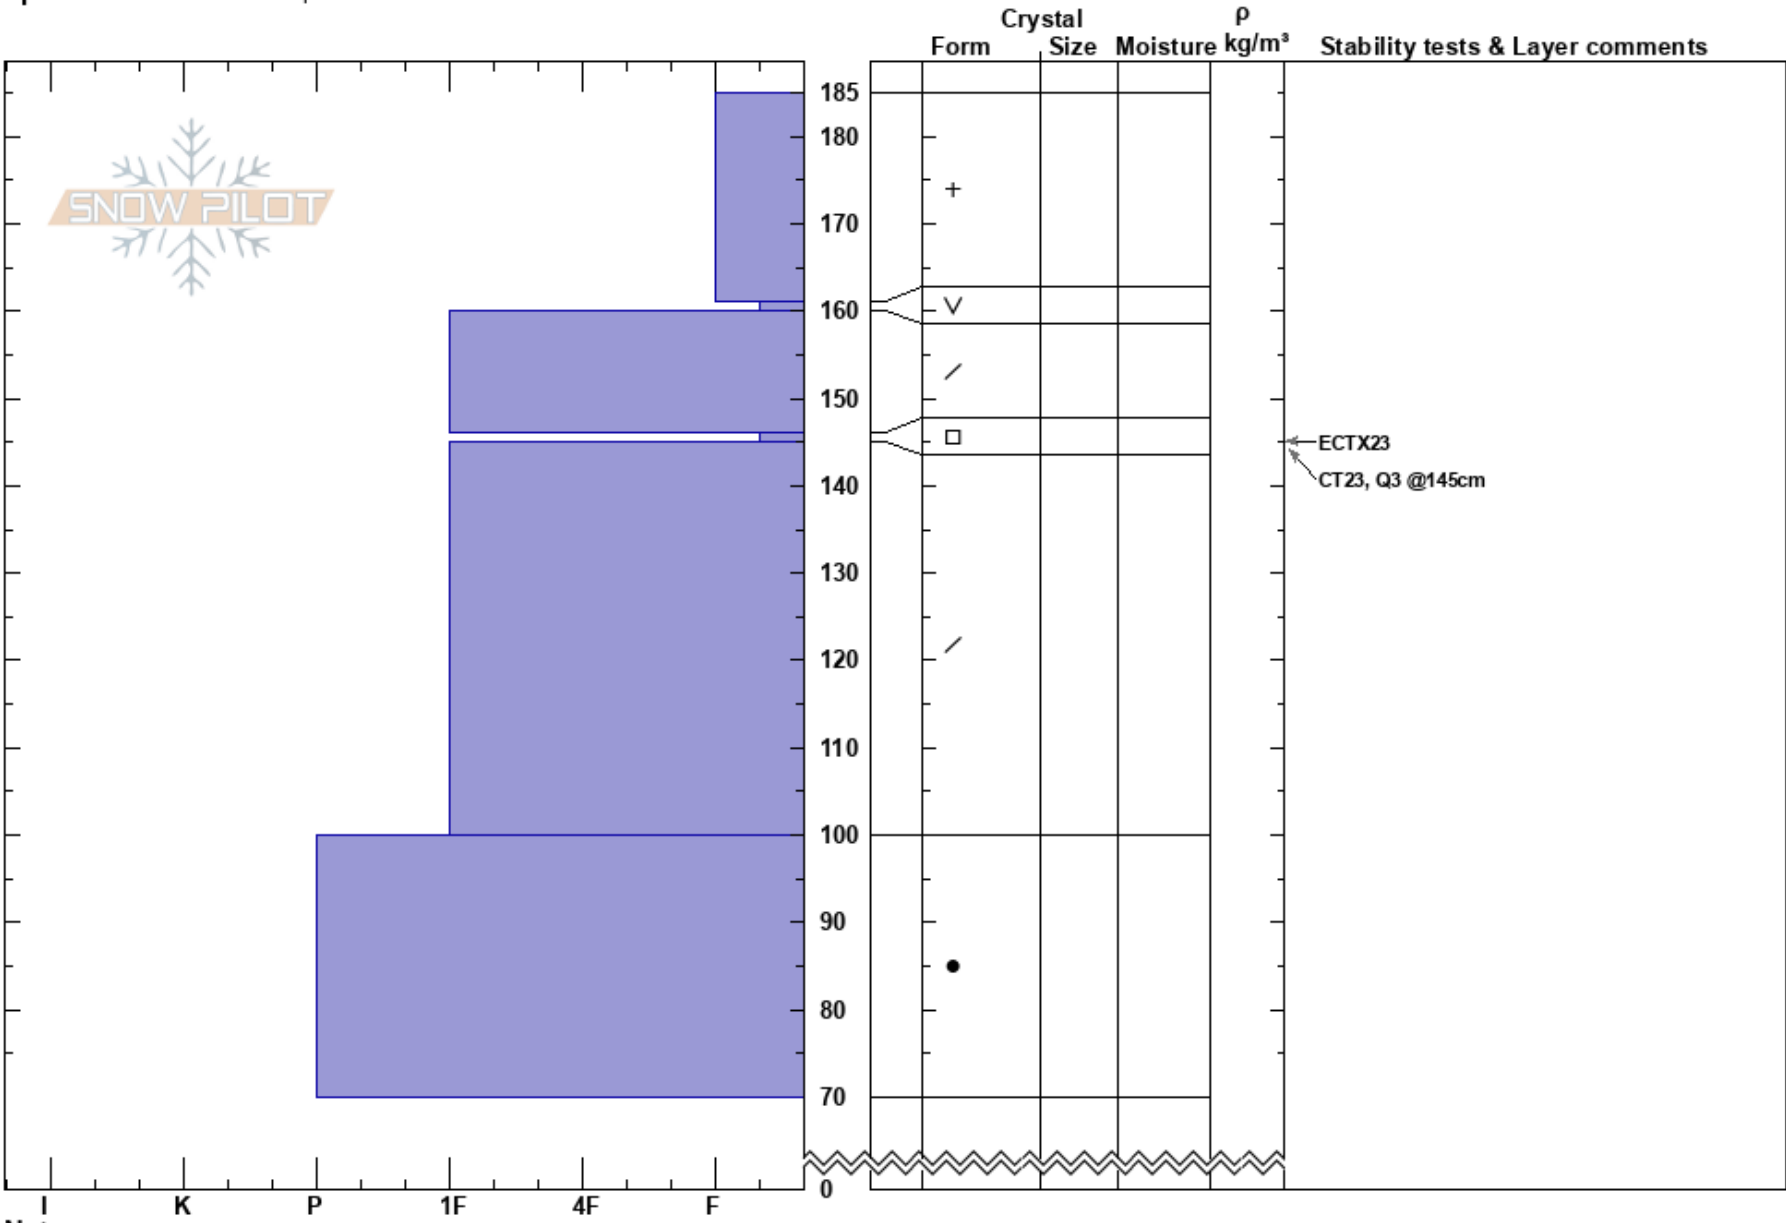

Murdock Peak
 Central Wasatch
 UT
 Elevation: 8809 ft
 Aspect: 355°
 Specifics: Ski tracks on slope

Andrew Paradis
 01/22/2017 - 10:30am
 Co-ord:
 Slope Angle: 25°
 Wind Loading:

Stability:
 Air Temperature:
 Sky Cover: CLR
 Precipitation: NO
 Wind: Calm

HS:185
 Layer Notes:
 161-160cm:Problematic layer

Notes: