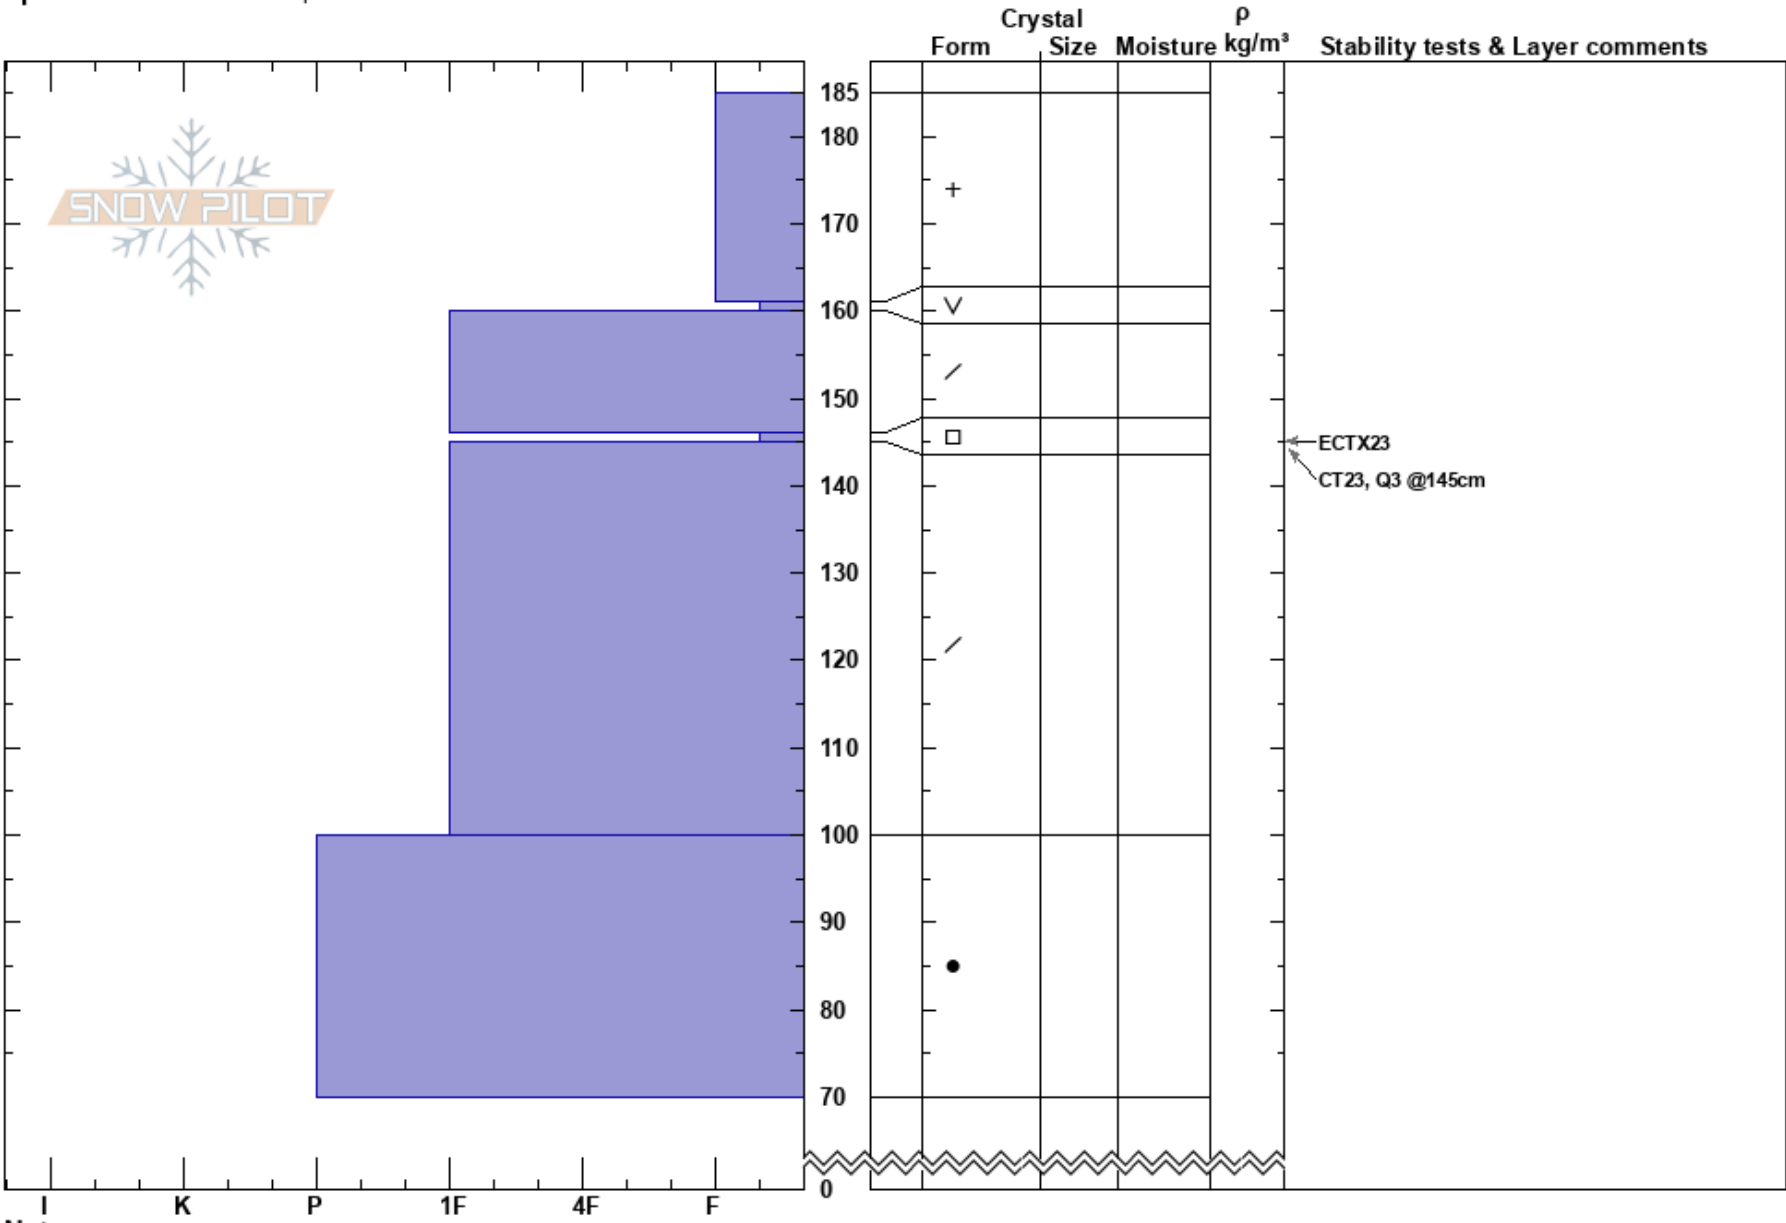

Murdock Peak
 Central Wasatch
 UT
 Elevation: 8809 ft
 Aspect: 355°
 Specifics: Ski tracks on slope

Andrew Paradis
 01/22/2017 - 10:30am
 Co-ord:
 Slope Angle: 25°
 Wind Loading:

Stability: **HS:185**
 Air Temperature: 161-160cm:Problematic layer
 Sky Cover: CLR
 Precipitation: NO
 Wind: Calm