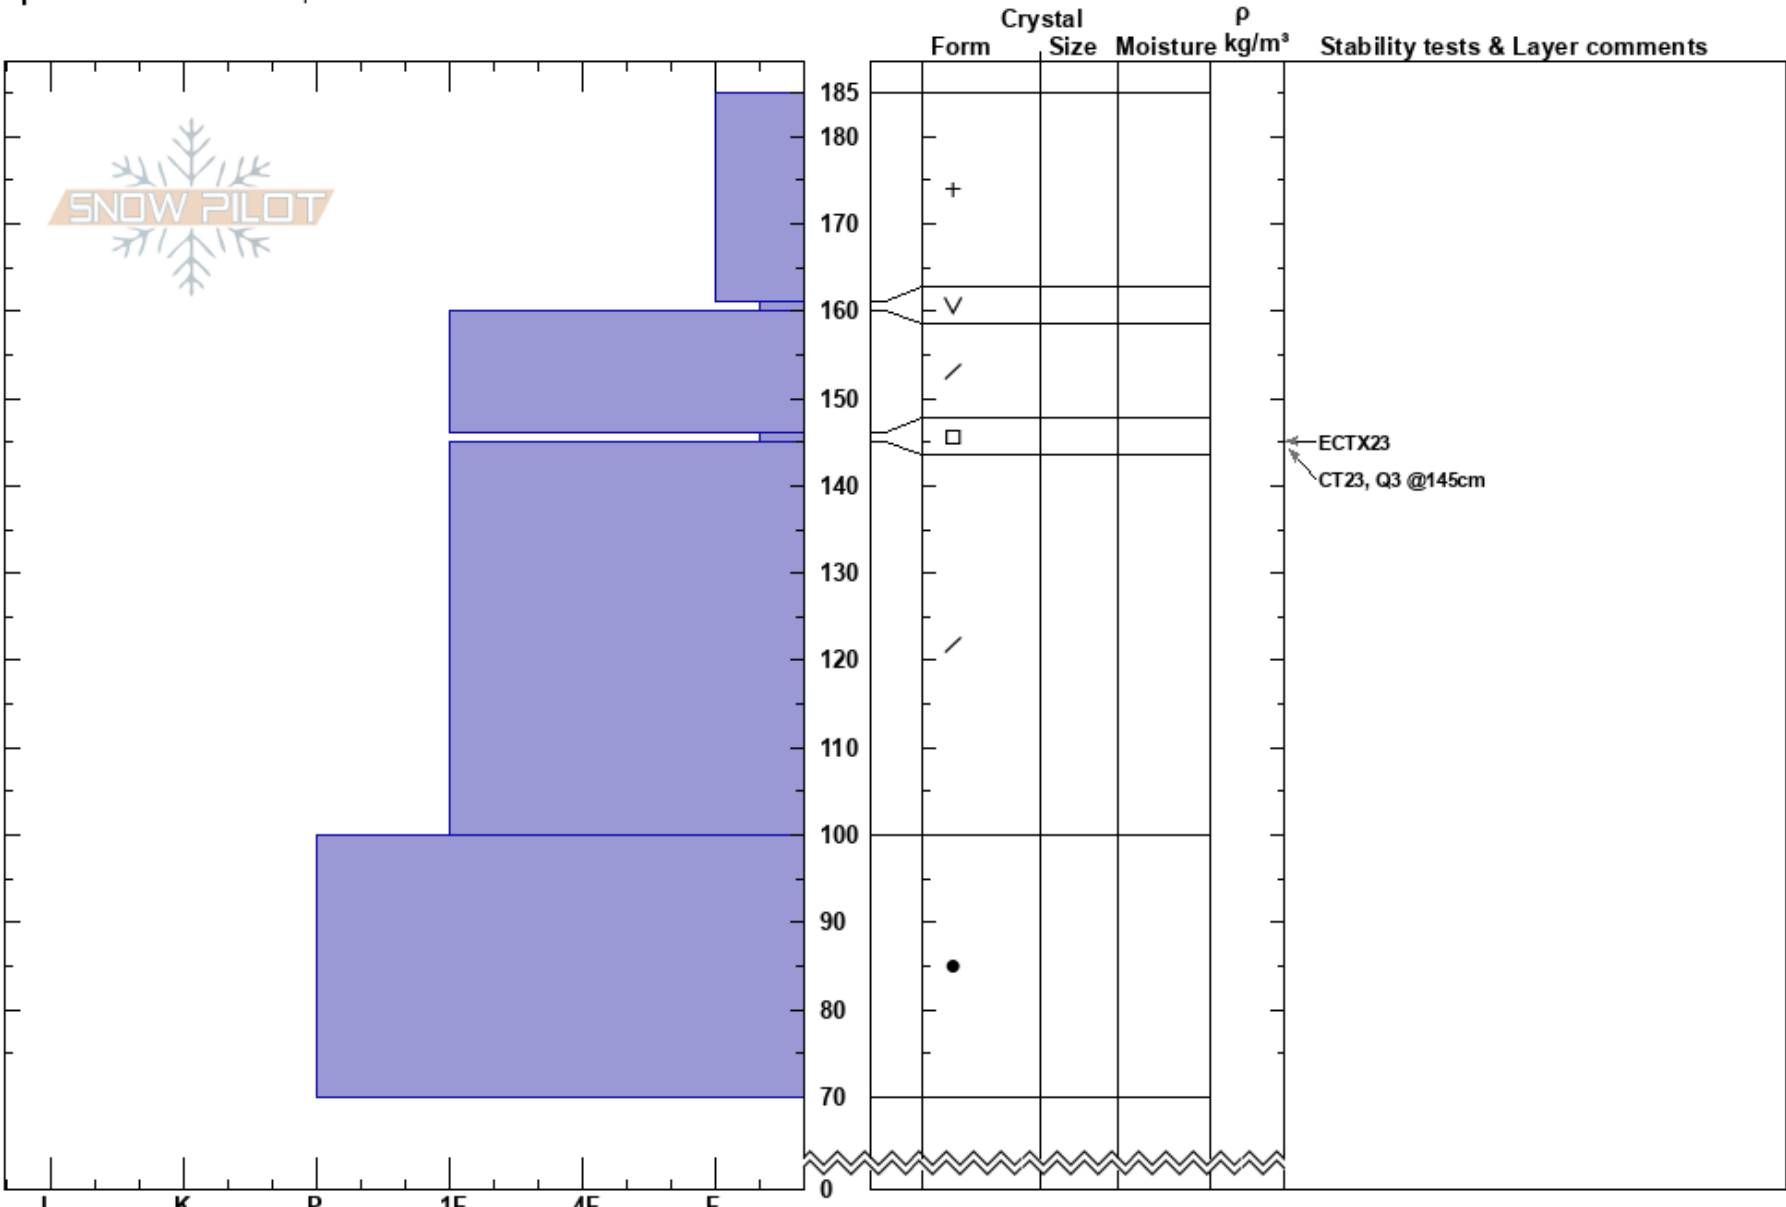

Murdock Peak
 Central Wasatch
 UT
 Elevation: 8809 ft
 Aspect: 355°
 Specifics: Ski tracks on slope

Andrew Paradis
 01/22/2017 - 10:30am
 Co-ord:
 Slope Angle: 25°
 Wind Loading:

Stability: **HS:185**
 Air Temperature: 161-160cm:Problematic layer
 Sky Cover: CLR
 Precipitation: NO
 Wind: Calm