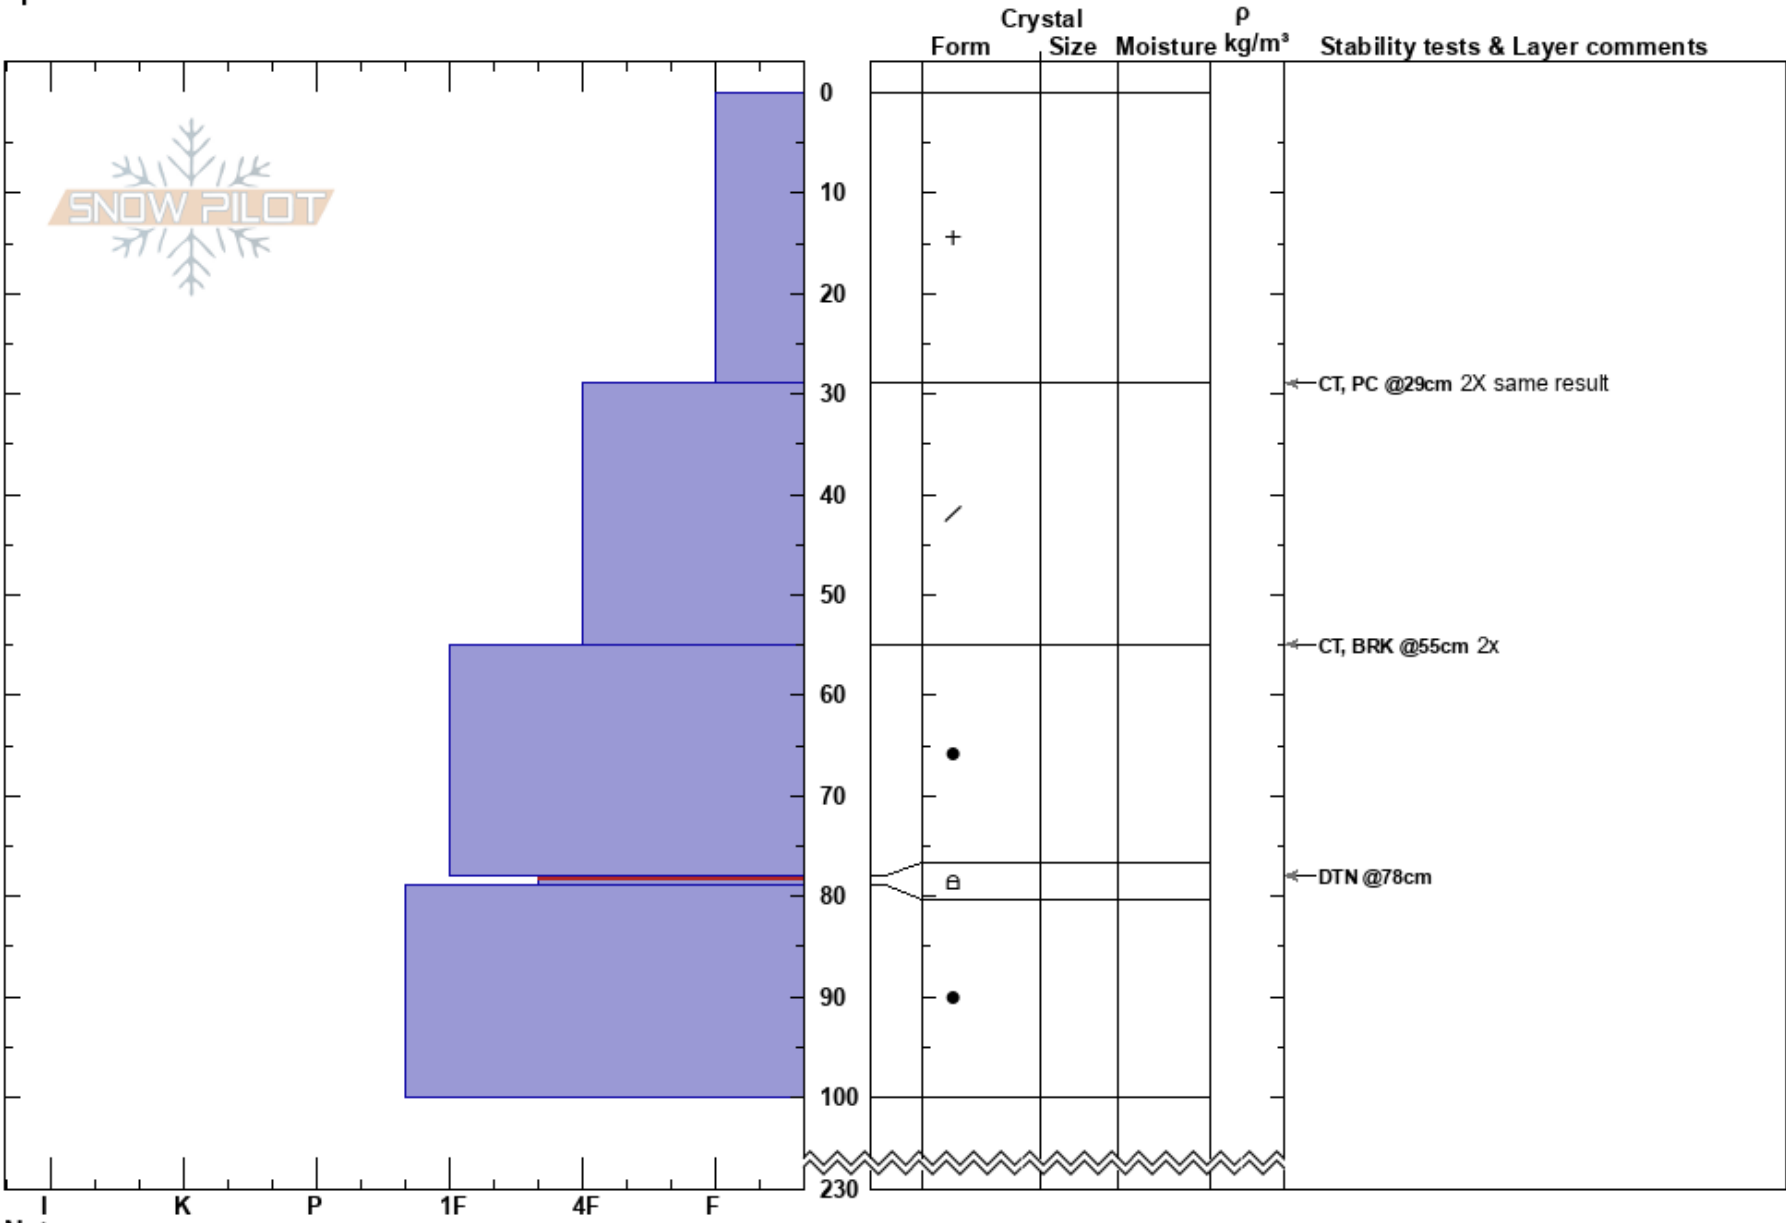

8302 Shoulder with NP
 Payette National Forest
 ID
 Elevation: 6900 ft
 Aspect: E
 Specifics:

Andy Keck
 02/09/2019 - 12:00pm
 Co-ord:
 Slope Angle: 24°
 Wind Loading:

Stability:
 Air Temperature:
 Sky Cover: OVC
 Precipitation: S-1
 Wind: Calm

HS:230
 Layer Notes:
 78-79cm: Problematic layer

Notes: