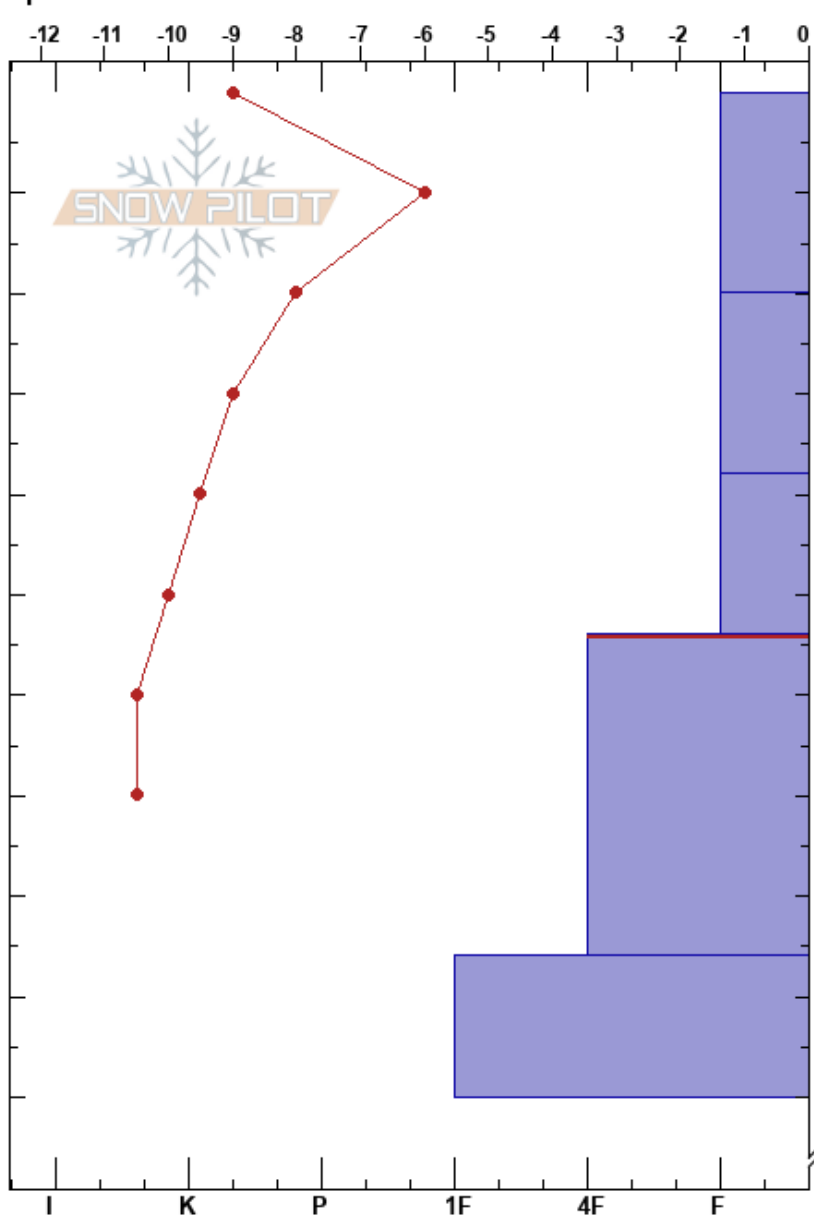

Smugglers
 Eastern Sierra Nevada
 CA
 Elevation: 9250 ft
 Aspect: 330°
 Specifics:

Ryan Sorenson
 02/09/2019 - 1:20am
 Co-ord: 37.64769N, -119.04960W
 Slope Angle: 20°
 Wind Loading: previous

Stability:
 Air Temperature: -9°C
 Sky Cover: OVC
 Precipitation: S1
 Wind: SW Light Breeze

HS:380
 PF:80 54-86cm:Problematic layer

Crystal Form	Crystal Size	Moisture	ρ kg/m ³	Stability tests & Layer comments
* (X)	0.5-0.3			
* (↔)	0.3			
∕ (+)	0.3			
				← CT, Q1 @48cm SC
				← CT, Q1 @54cm SC
				← CT, Q1 @65cm SC
⊖	0.1			← CT, Q1 @70cm SC
				← ECTN28 @76cm
.	0.1			