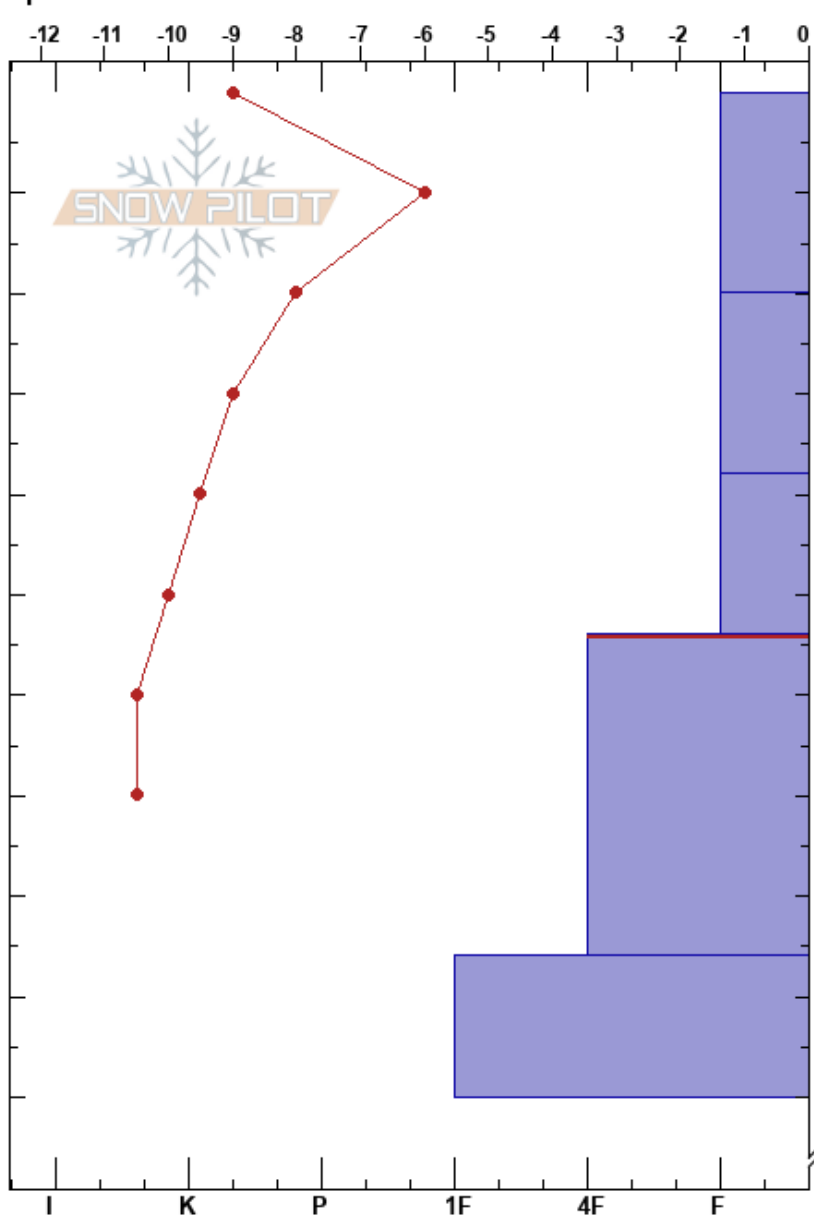

Smugglers  
 Eastern Sierra Nevada  
 CA  
 Elevation: 9250 ft  
 Aspect: 330°  
 Specifics:

Ryan Sorenson  
 02/09/2019 - 1:20am  
 Co-ord: 37.64769N, -119.04960W  
 Slope Angle: 20°  
 Wind Loading: previous

Stability:  
 Air Temperature: -9°C  
 Sky Cover: OVC  
 Precipitation: S1  
 Wind: SW Light Breeze

HS:380  
 PF:80 54-86cm:Problematic layer

Form	Crystal		$\rho$ kg/m <sup>3</sup>	Stability tests & Layer comments
	Size	Moisture		
* (X)	0.5-0.3			
* (↔)	0.3			
∕ (+)	0.3			
				← CT, Q1 @48cm SC
				← CT, Q1 @54cm SC
				← CT, Q1 @65cm SC
⊖	0.1			← CT, Q1 @70cm SC
				← ECTN28 @76cm
.	0.1			