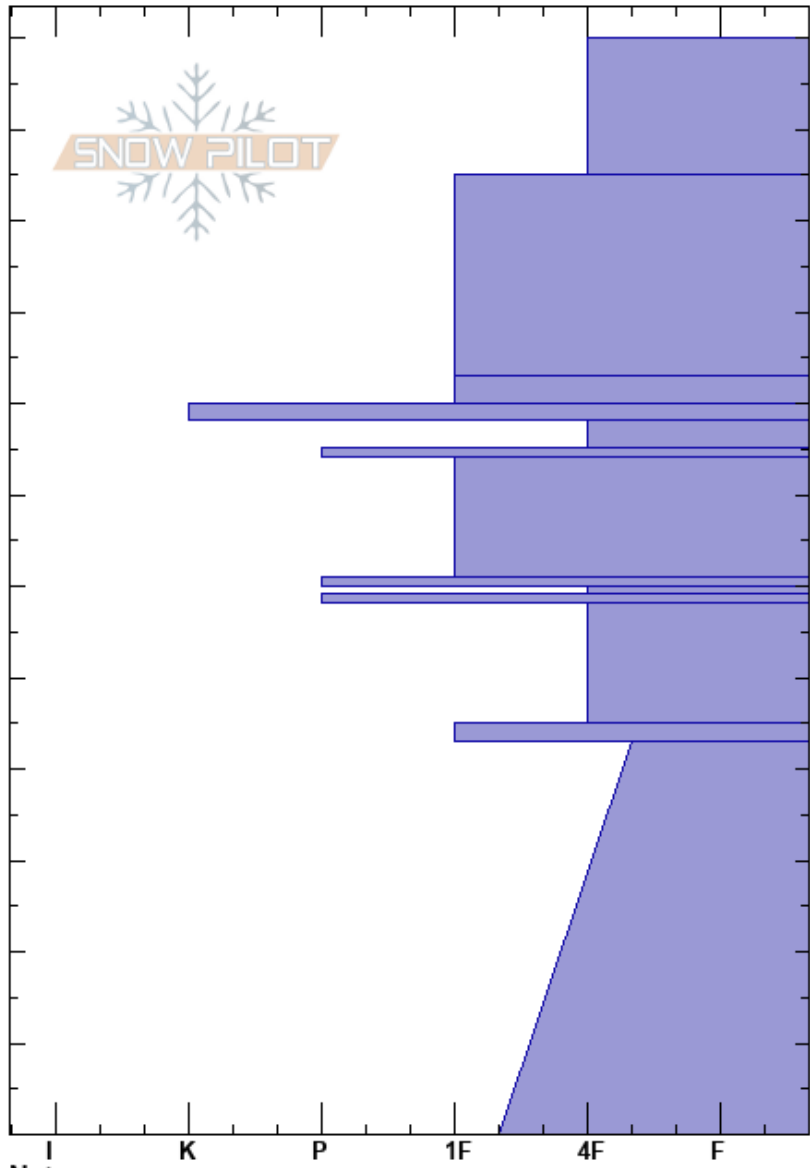

Hellroaring
 Maroon Bells Wilderness
 CO
 Elevation: 11000 ft
 Aspect: S
 Specifics:

Matt Huber
 02/09/2019 - 12:00pm
 Co-ord: 39.19317N, -107.09719W
 Slope Angle: 25°
 Wind Loading: previous

Stability:
 Air Temperature: -9°C
 Sky Cover: OVC
 Precipitation: NO
 Wind: S Light Breeze

HS:120
 PS: 30 78-75cm: Problematic layer

Crystal Form	Crystal Size	Moisture	ρ kg/m ³	Stability tests & Layer comments
•	0.5			
•	0.5			← ECTN14 @105cm
⋈	1			
⊙⊙				← ECTN26 @83cm
□	1			
⊙⊙				
□	1			
⊙⊙				
□	1			
⊙⊙				
□	1.5			
⊙⊙				
^	2-4			