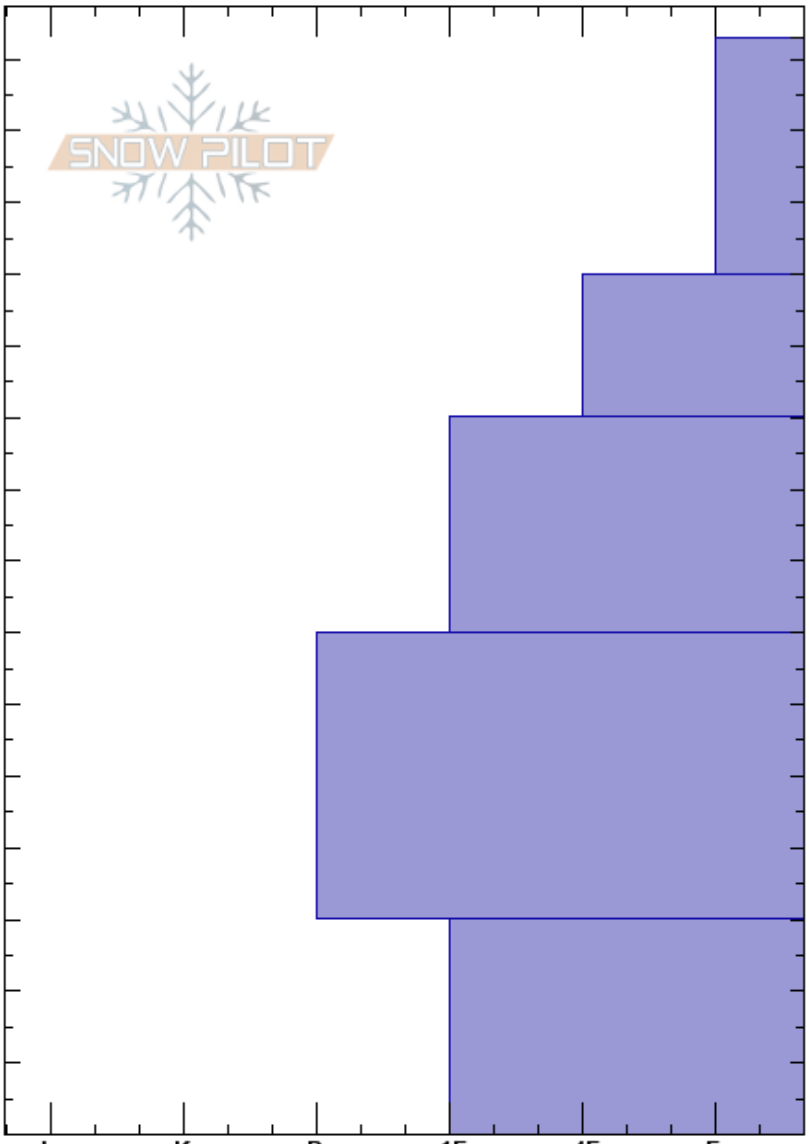

Williams Peak
 Sawtooth Range
 ID
 Elevation: 8237 ft
 Aspect: E
 Specifics: Ski tracks on slope; We skied slope

Skylar Herbert
 02/09/2019 - 11:00am
 Co-ord: 44.15185N, -114.98619W
 Slope Angle: 30°
 Wind Loading: no

Stability: **HS:153**
 Air Temperature: -10°C PF:35
 Sky Cover: OVC
 Precipitation: S-1
 Wind: E Moderate

Layer Notes:

Elevation (ft)	Crystal		Moisture	ρ kg/m ³	Stability tests & Layer comments
	Form	Size			
153 - 150					
140 - 130	+	1			
120 - 110	•	1.5			
100 - 90	•	1			
80 - 70					
70 - 60					
60 - 50	•	1.5			
50 - 40					
40 - 30					
30 - 20	⊖	1.5	M		
20 - 10					
10 - 0					