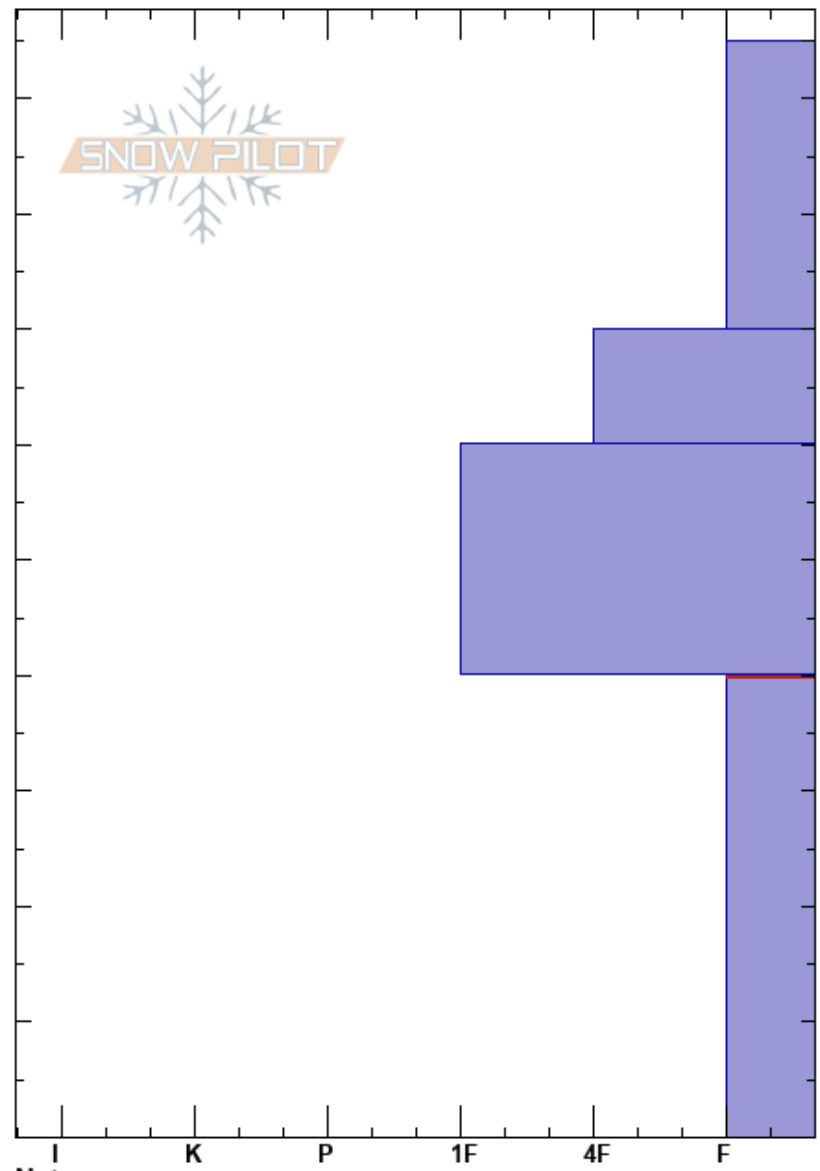

Motor Hill, Lionhead
Lionhead Range
MT
Elevation: 8440 ft
Aspect: 110°

Alex Marienthal
02/07/2019 - 12:03pm
Co-ord: 44.73798N, -111.31217W
Slope Angle: 26°
Wind Loading: no

Stability: Poor
Air Temperature:
Precipitation: NO
Wind: Calm
HS:95
PF:90
Layer Notes:
40-0cm: Problematic layer

Specifics: Recent avalanche activity on similar slopes; Recent avalanche activity on different slopes

	Crystal		Moisture	ρ kg/m ³	Stability tests & Layer comments
	Form	Size			
95					
80	+				
70					
60					
50					
40					← ECTP18 @40cm ← CT13, Q1 @40cm
20	^	4.8			
10					
0					

Notes: Recent avalanche on steeper part of slope.