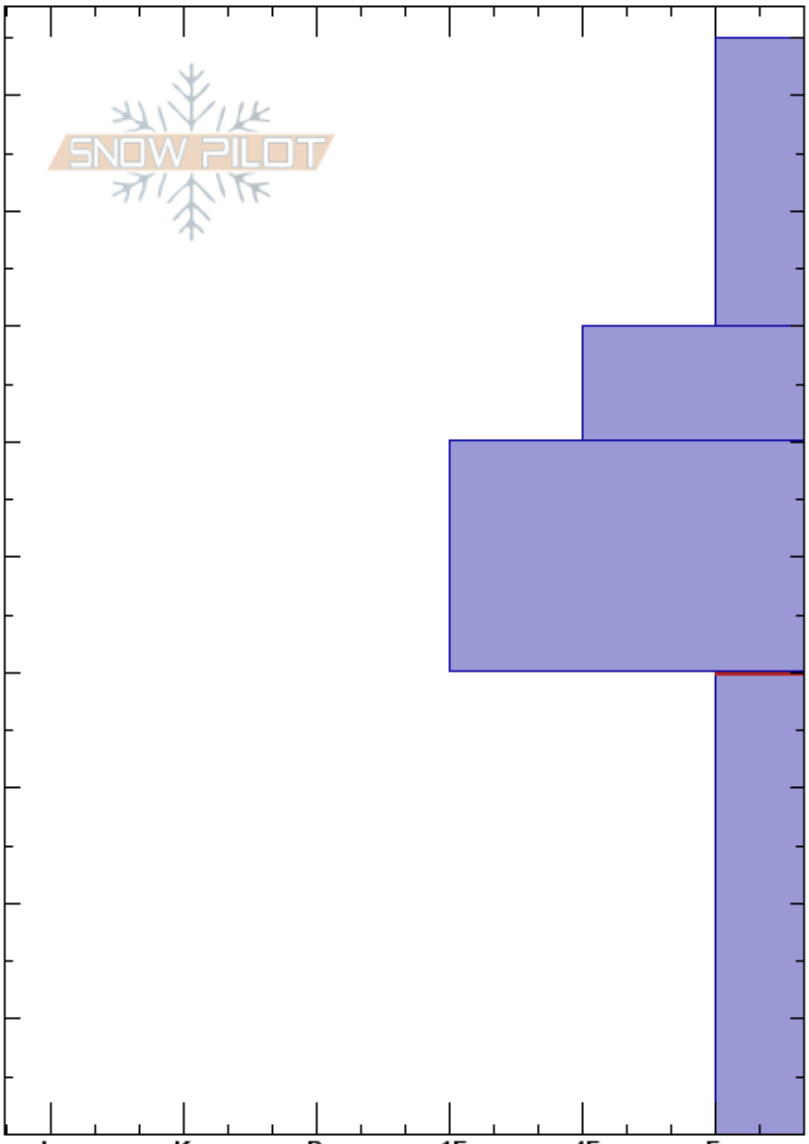

Motor Hill, Lionhead
 Lionhead Range
 MT
 Elevation: 8440 ft
 Aspect: 110°

Alex Marienthal
 02/07/2019 - 12:03pm
 Co-ord: 44.73798N, -111.31217W
 Slope Angle: 26°
 Wind Loading: no

Stability: Poor
 Air Temperature:
 Sky Cover: FEW
 Precipitation: NO
 Wind: Calm

HS:95
 PF:90
 40-0cm: Problematic layer

Layer Notes:

Specifics: Recent avalanche activity on similar slopes; Recent avalanche activity on different slopes

Depth (cm)	Crystal		Moisture	ρ kg/m ³	Stability tests & Layer comments
	Form	Size			
95					
80	+				
70					
60					
50					
40					← ECTP18 @40cm ← CT13, Q1 @40cm
20	^	4.8			
10					
0					

Notes: Recent avalanche on steeper part of slope.