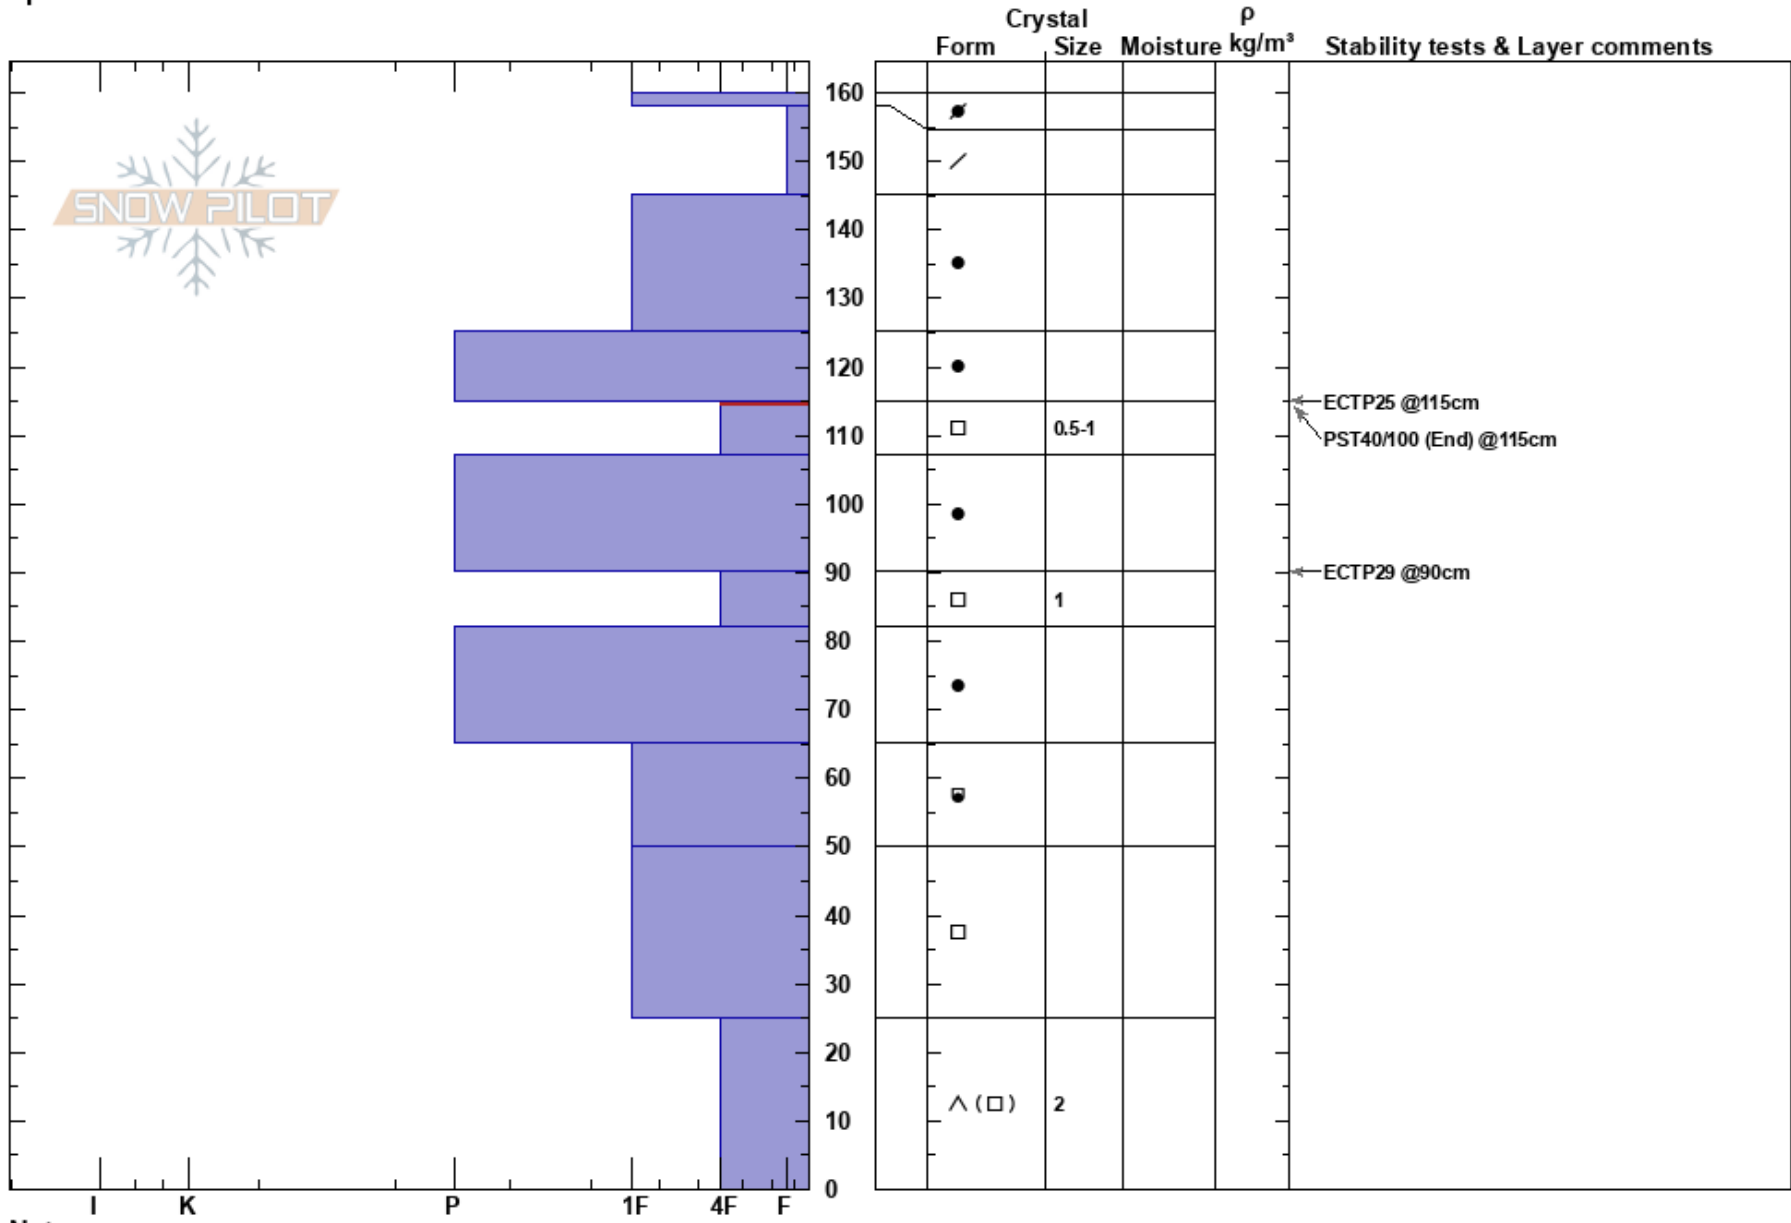

Lost Lake
 Vail/Summit County
 CO
Elevation: 11900 ft
Aspect: 50°
Specifics:

Kreston Rohrig
 02/08/2019 - 12:00pm
Co-ord: 39.53540N, -106.18642W
Slope Angle: 25°
Wind Loading: previous

Stability:
Air Temperature:
Sky Cover: FEW
Precipitation: NO
Wind: SW Light Breeze

HS: 160
Layer Notes:
 115-107cm: Problematic layer

Notes: