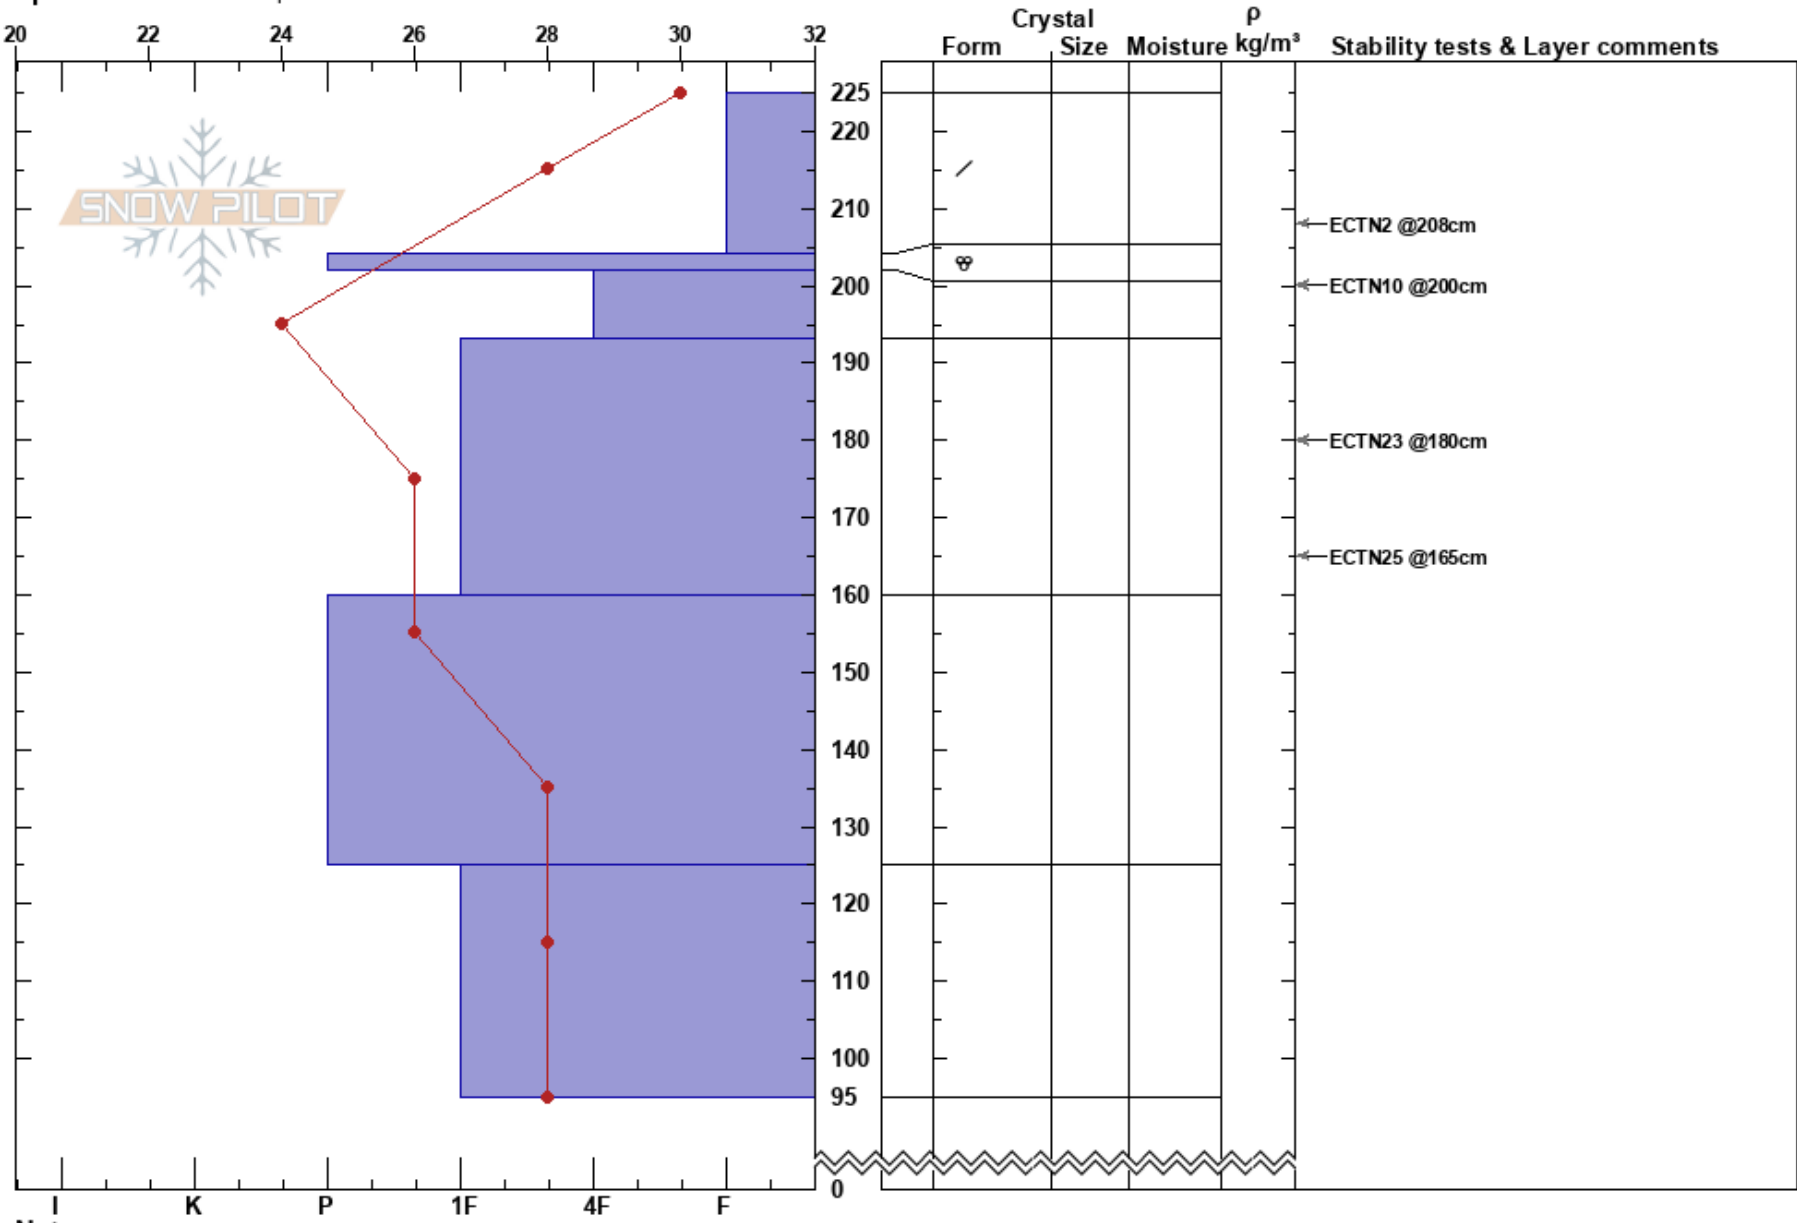

Wall Lake
 Beartooths
 MT
 Elevation: 9900 ft
 Aspect: SE
 Specifics: We skied slope

Roy Taylor
 01/22/2017 - 1:00pm
 Co-ord: 45.10286N, -109.92457W
 Slope Angle: 33°
 Wind Loading:

Stability: HS:225
 Air Temperature: 30°F
 Sky Cover: BKN
 Precipitation: S-1
 Wind: Calm