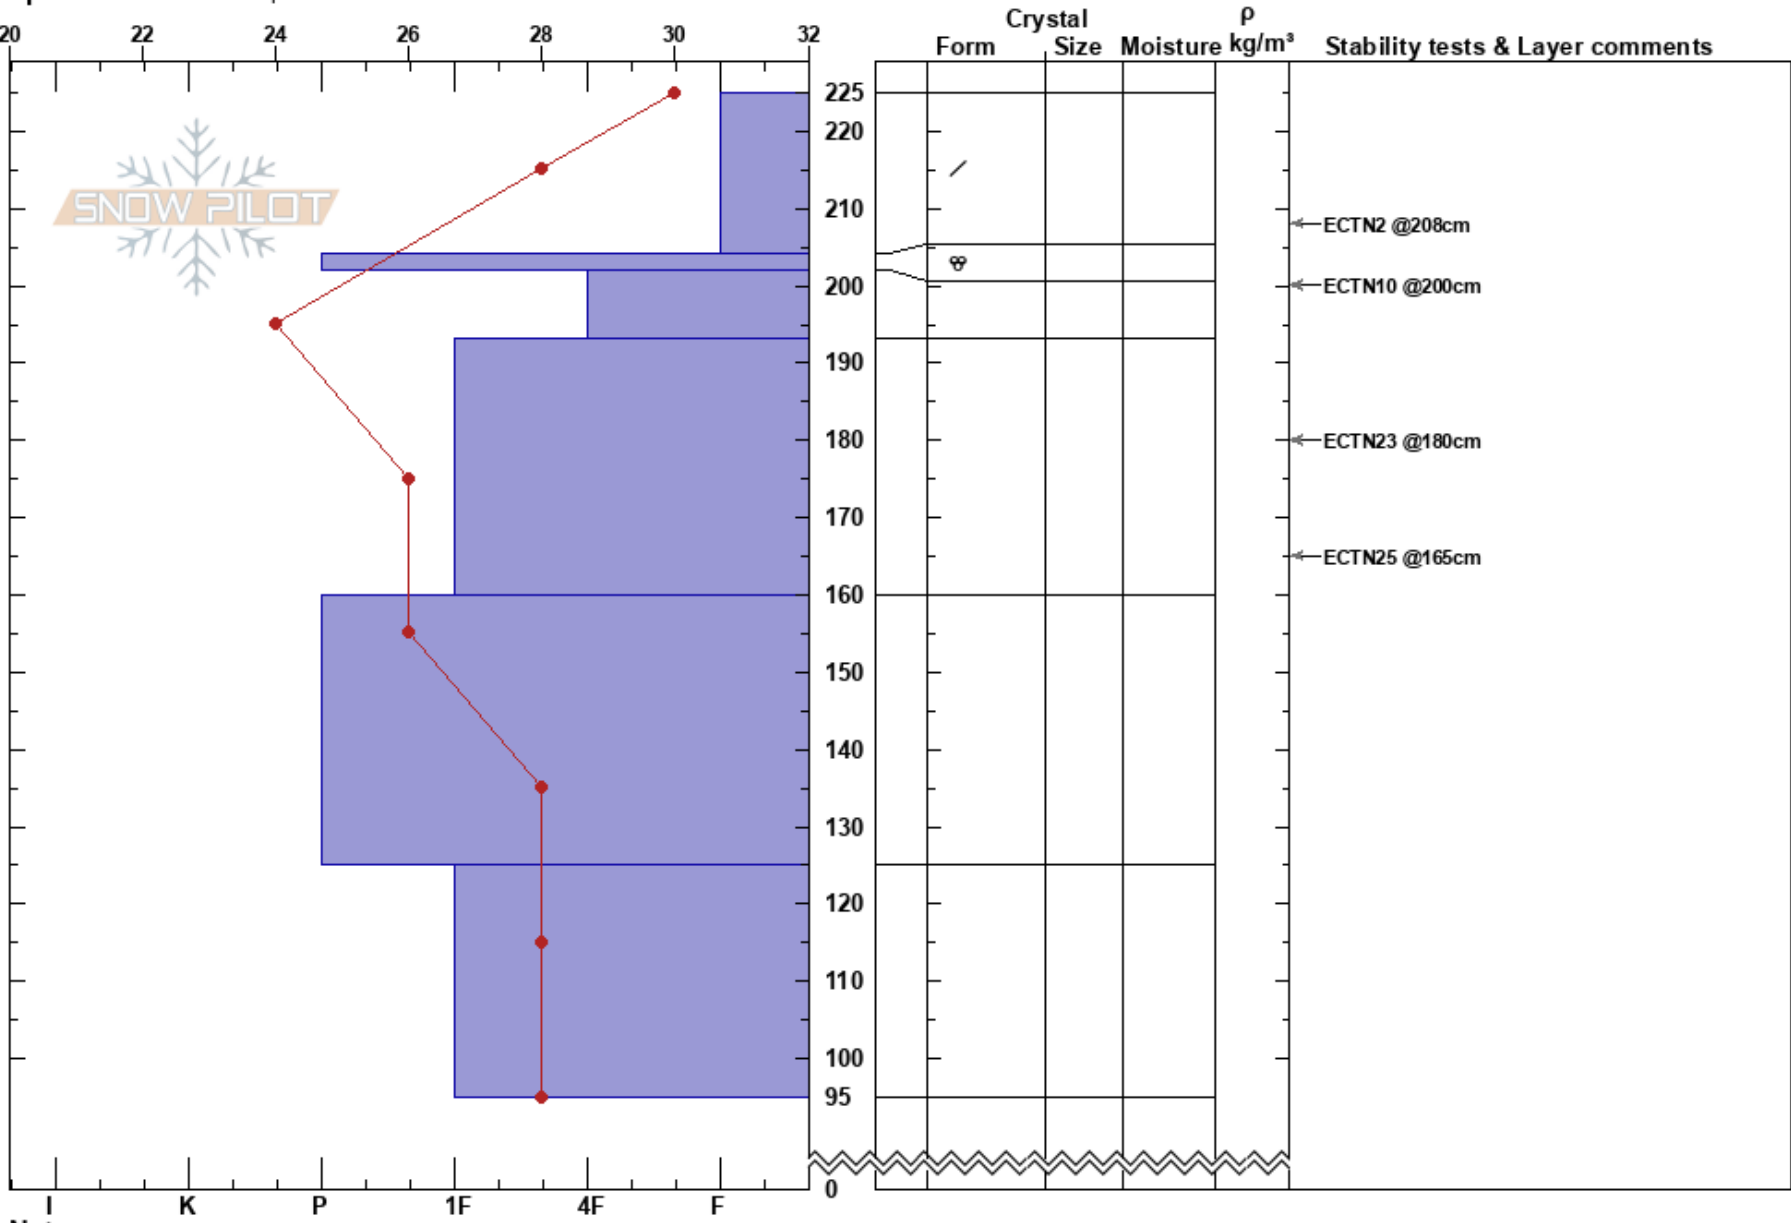

Wall Lake
Beartooths
MT
Elevation: 9900 ft
Aspect: SE
Specifics: We skied slope

Roy Taylor
01/22/2017 - 1:00pm
Co-ord: 45.10286N, -109.92457W
Slope Angle: 33°
Wind Loading:

Stability: HS:225 Layer Notes:
Air Temperature: 30°F
Sky Cover: BKN
Precipitation: S-1
Wind: Calm