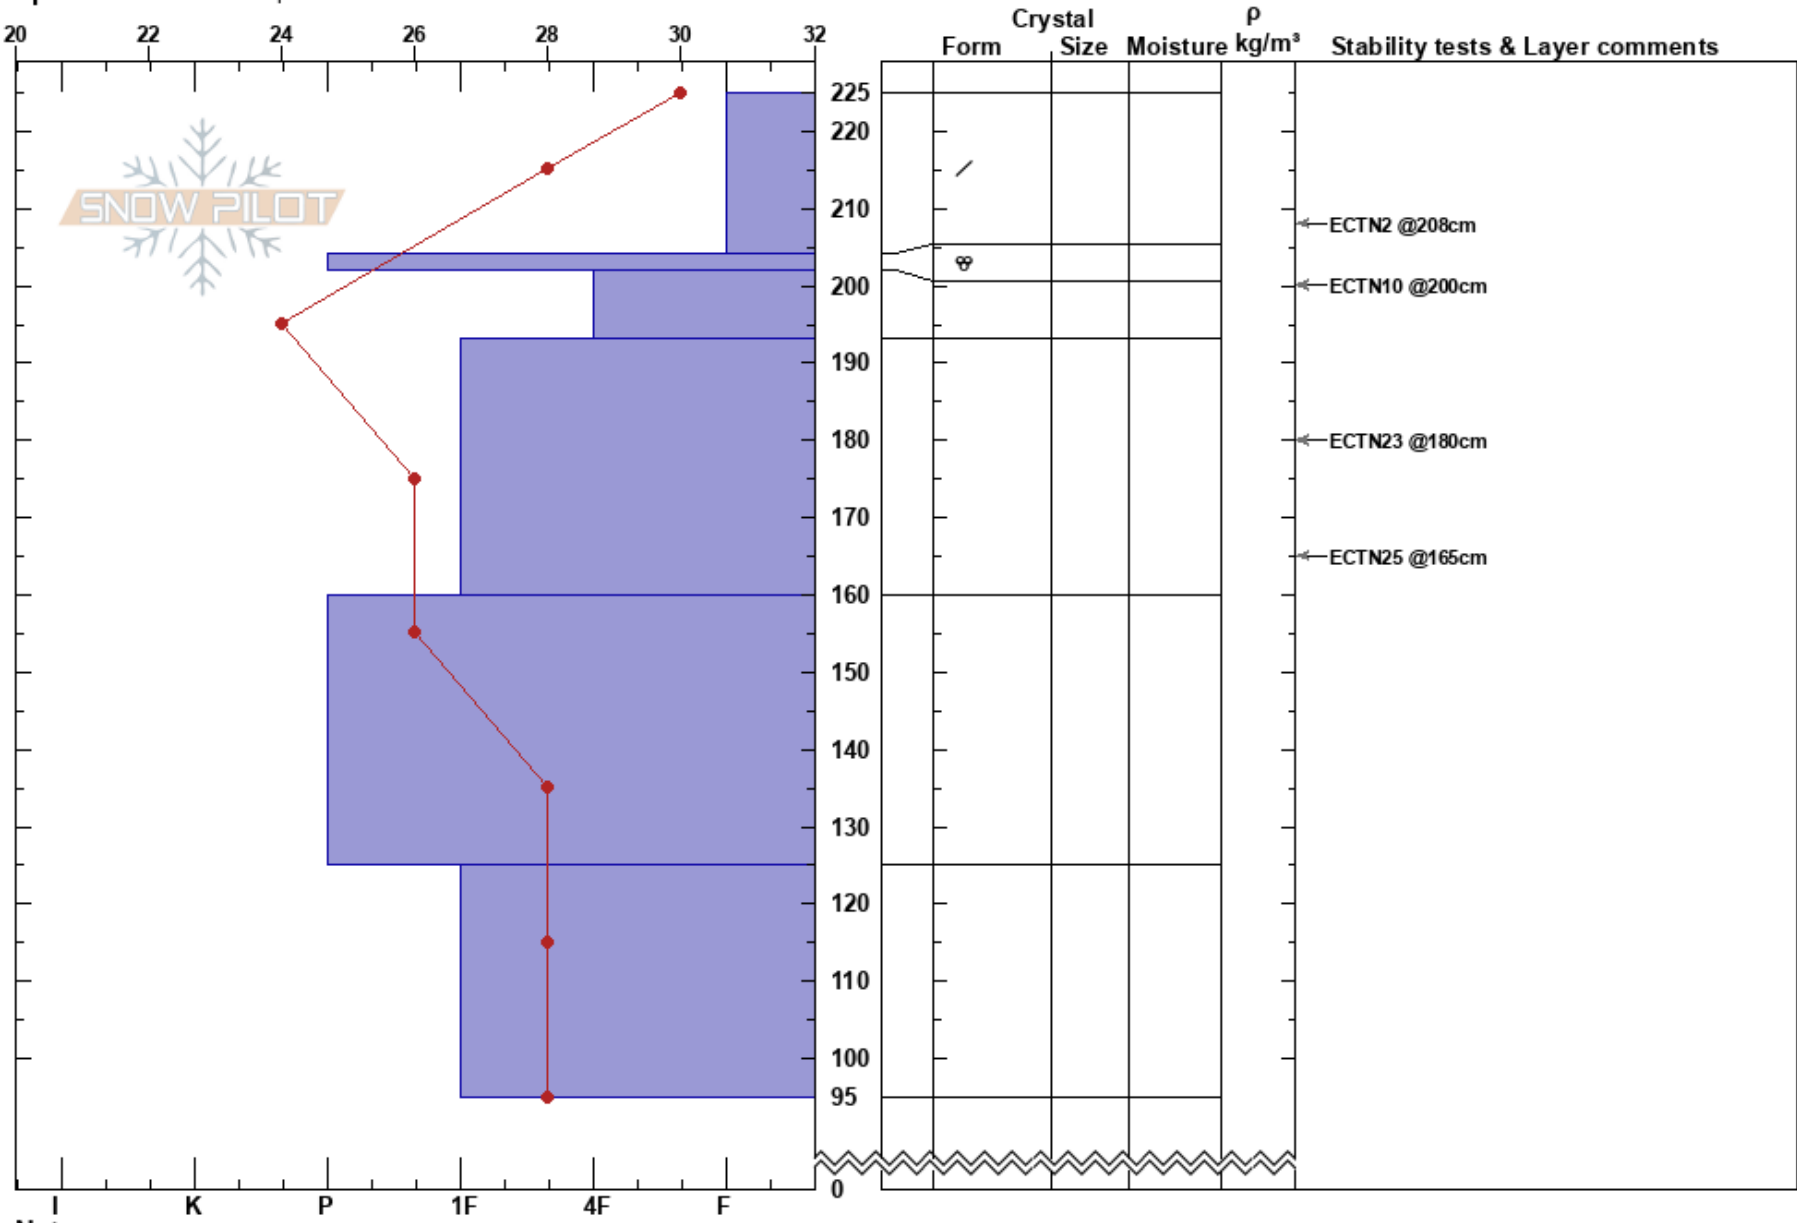

Wall Lake  
 Beartooths  
 MT  
 Elevation: 9900 ft  
 Aspect: SE  
 Specifics: We skied slope

Roy Taylor  
 01/22/2017 - 1:00pm  
 Co-ord: 45.10286N, -109.92457W  
 Slope Angle: 33°  
 Wind Loading:

Stability: HS:225  
 Air Temperature: 30°F  
 Sky Cover: BKN  
 Precipitation: S-1  
 Wind: Calm