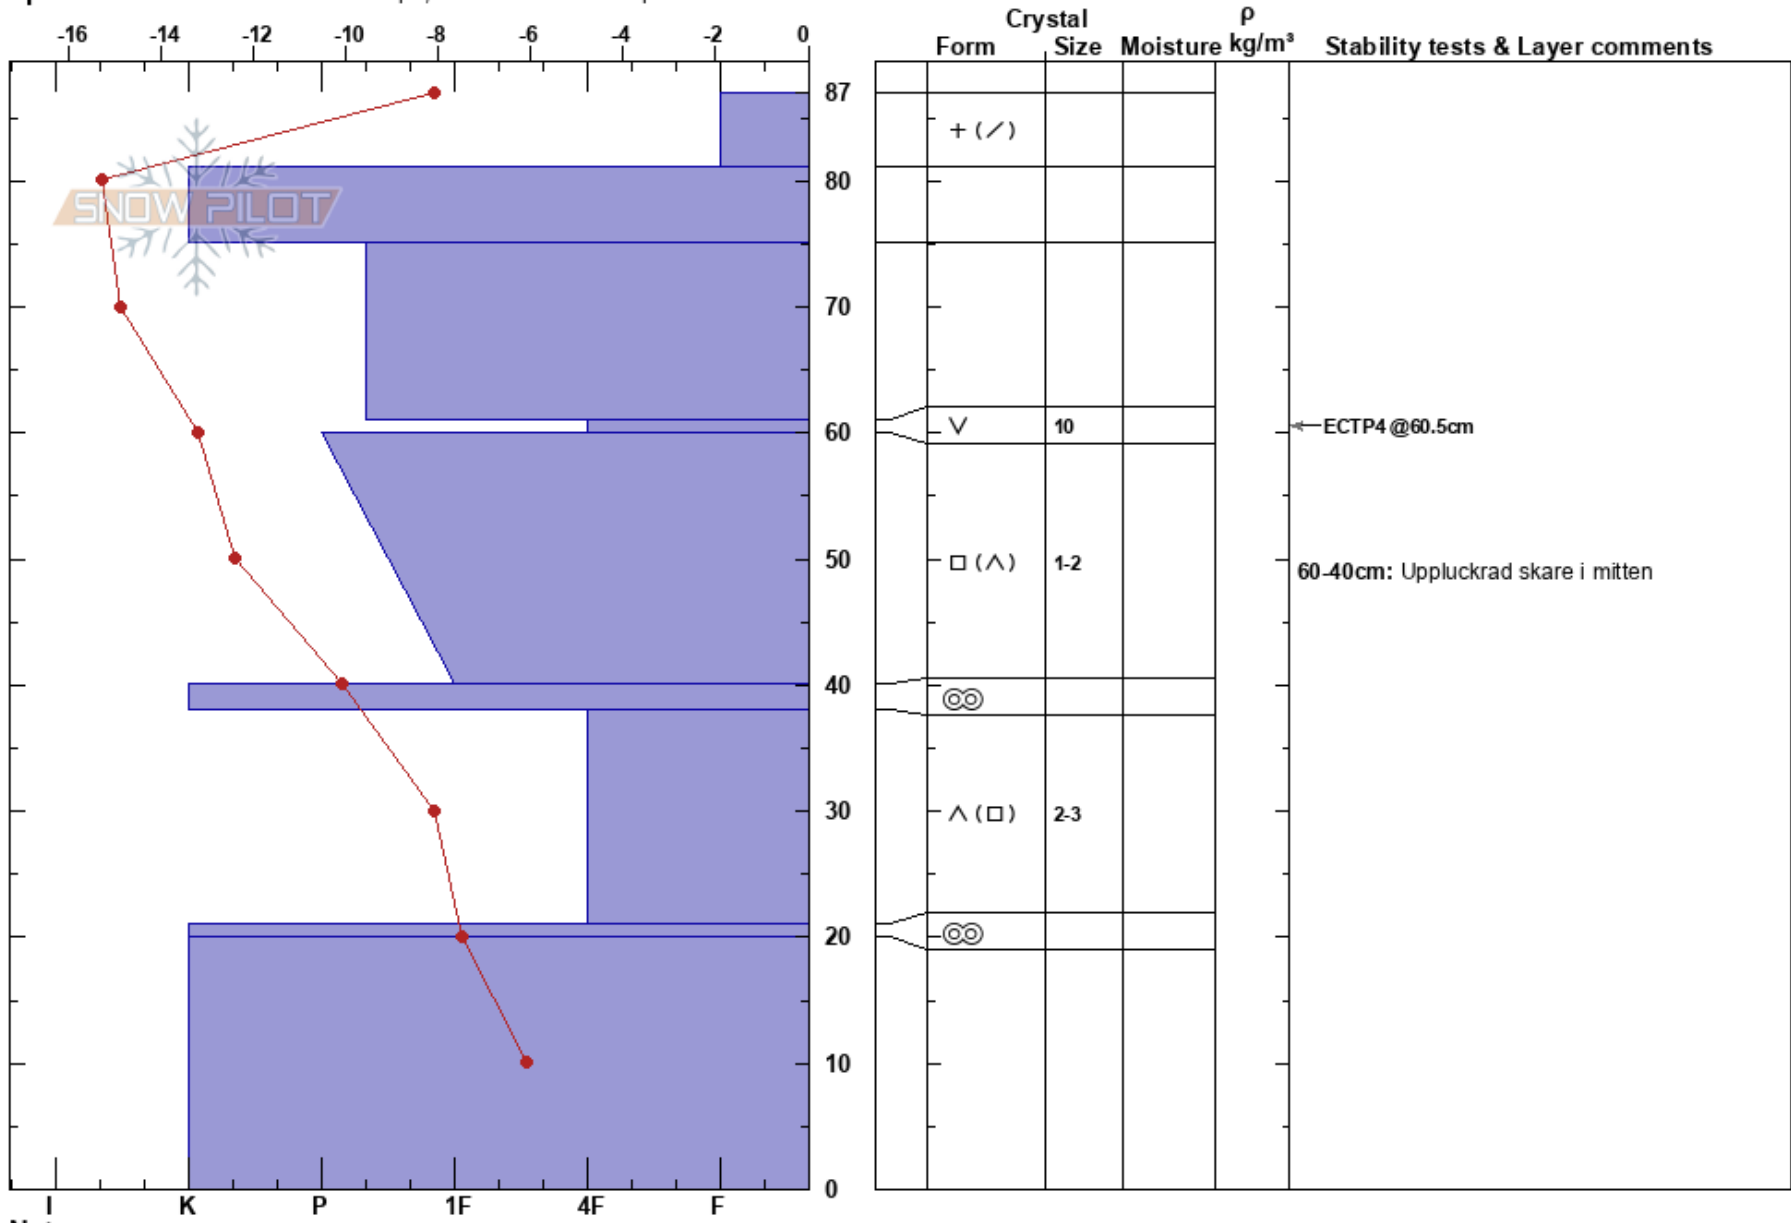

Guoblavagge ost
 Abisko
 Sweden
Elevation: 1300 m
Aspect: 50°
Specifics: Snowmobile tracks on slope; We snowmobiled slope

Mathias Jansson
 08/02/2019 - 10:40
Co-ord: 68.37772N, 18.42116E
Slope Angle: 20°
Wind Loading: previous

Stability: Good
Air Temperature: -7°C
Sky Cover: OVC
Precipitation: NO
Wind: Calm

HS: 87
PF: 10
Layer Notes:
 61-60cm: Problematic layer
 60-40cm: Uppluckrad skare i mitten

Notes: ALP läsida, nedanför stenparti.