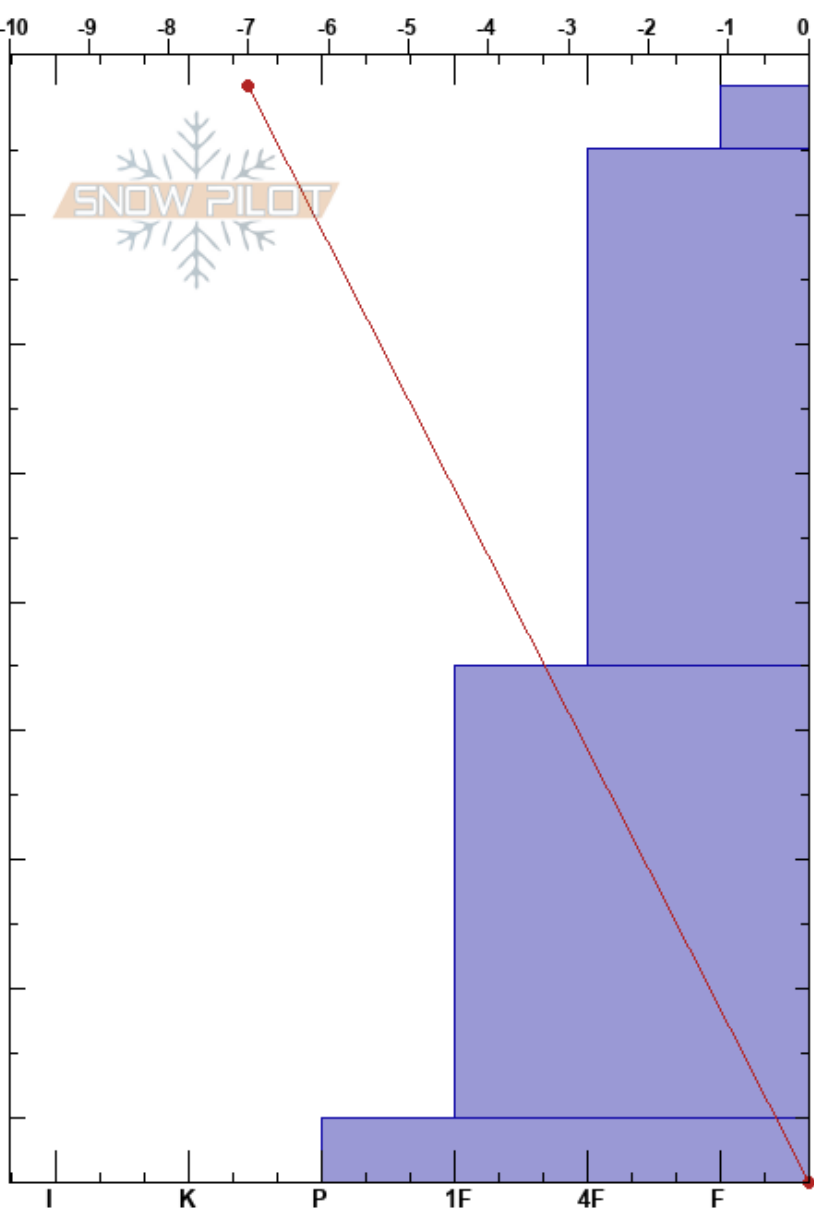

Februar Overgang  
 Sunnmørealps  
 Norway  
 Elevation: 490 m  
 Aspect:

Johannes Madsen  
 05/02/2019 - 04:00  
 Co-ord: 32V 350200E 6895640N  
 Slope Angle:  
 Wind Loading:

Stability:  
 Air Temperature: -7°C  
 Sky Cover: CLR  
 Precipitation: NO  
 Wind: Calm

HS:85  
PS: 10  
Layer Notes:

Specifics: Ski tracks on slope; We skied slope; Snowmobile tracks on slope

Form	Crystal Size	Moisture	$\rho$ kg/m <sup>3</sup>	Stability tests & Layer comments
+		D-M		
•		D-M		
•		D-M		
○				