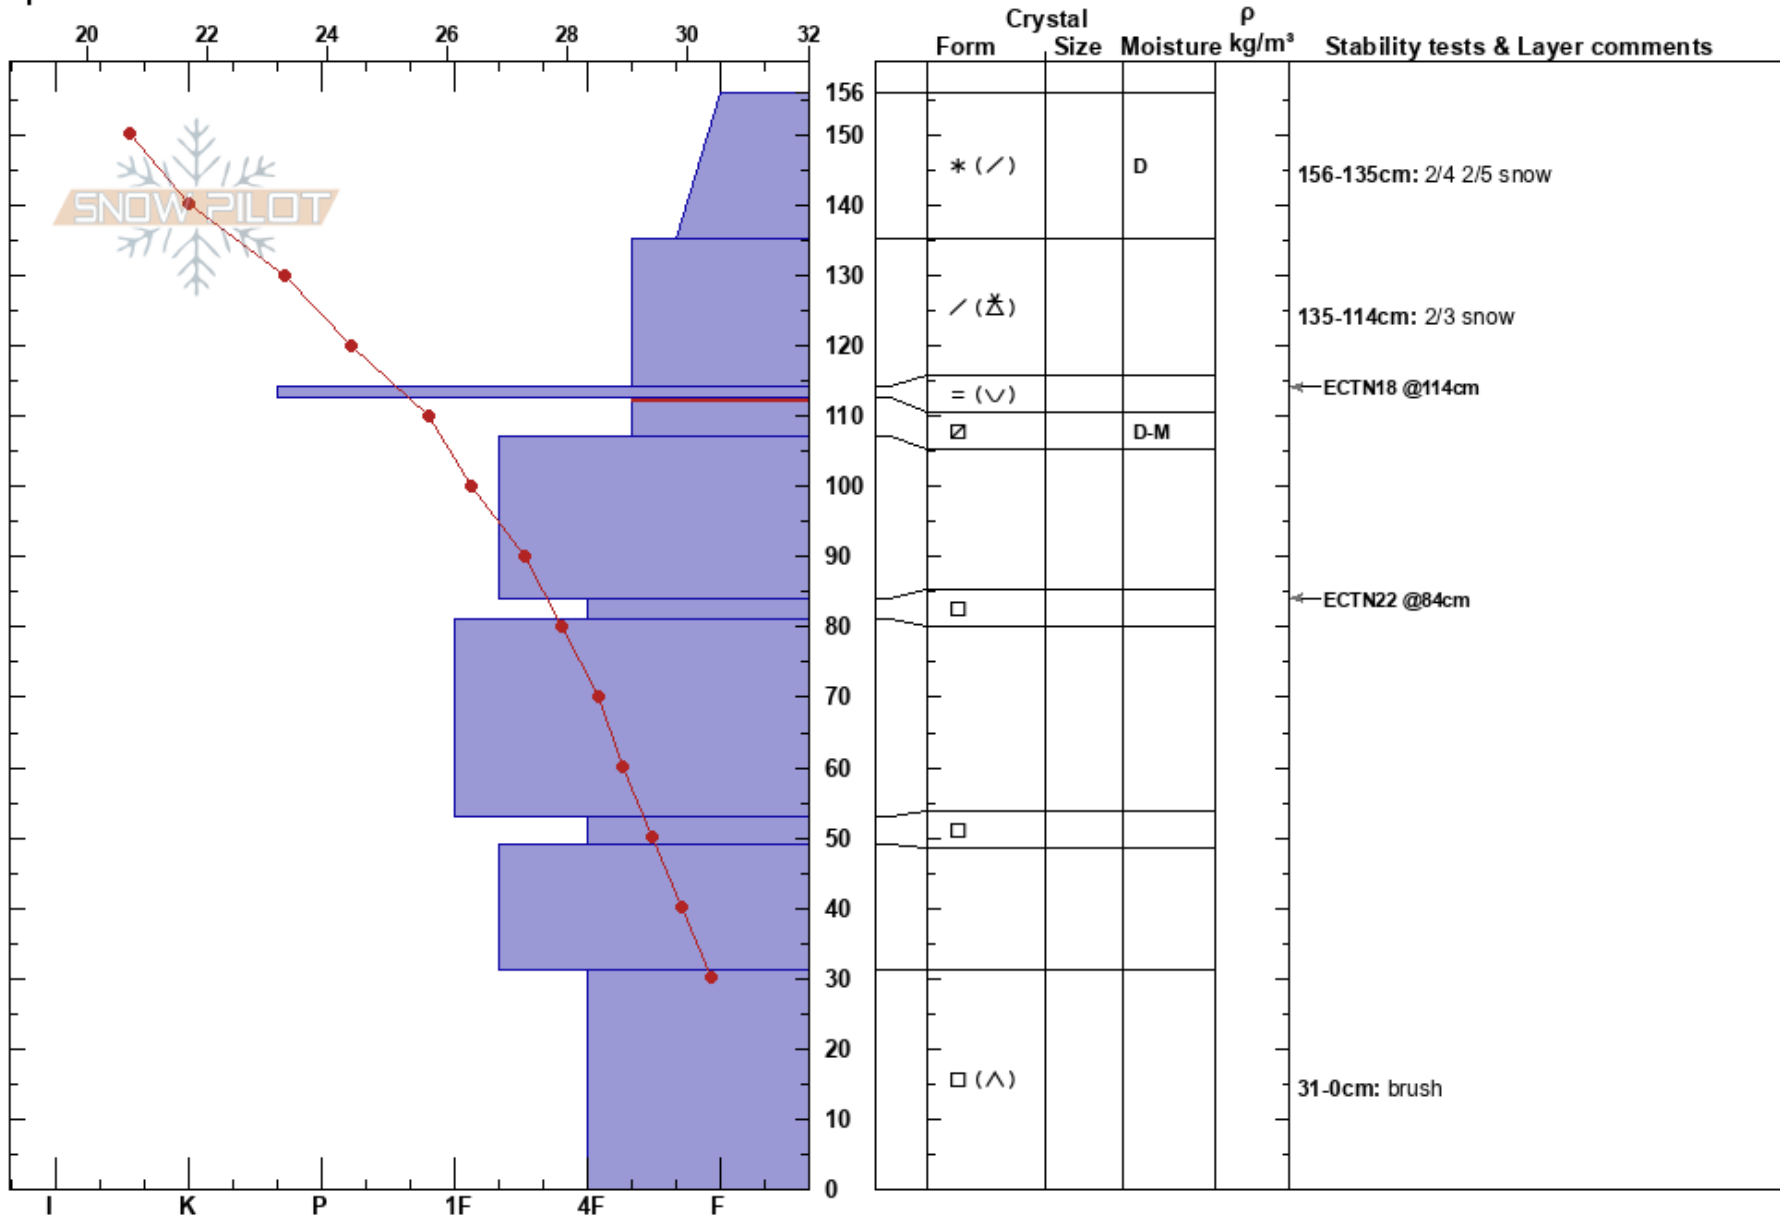

Tony Grove Road
 Bear River Range
 UT
 Elevation: 7480 ft
 Aspect: E
 Specifics:

toby weed
 02/06/2019 - 2:30pm
 Co-ord: 41.88886N, -111.60199W
 Slope Angle: 30°
 Wind Loading: yes

Stability: Good
 Air Temperature: 19°F
 Sky Cover: BKN
 Precipitation: S-1
 Wind: NW Moderate

HS:156
 PF:45
 156-135cm: 2/4 2/5 snow
 135-114cm: 2/3 snow
 112.5-107cm: Problematic layer
 31-0cm: brush

Notes: On slope next to the Tony Grove Road