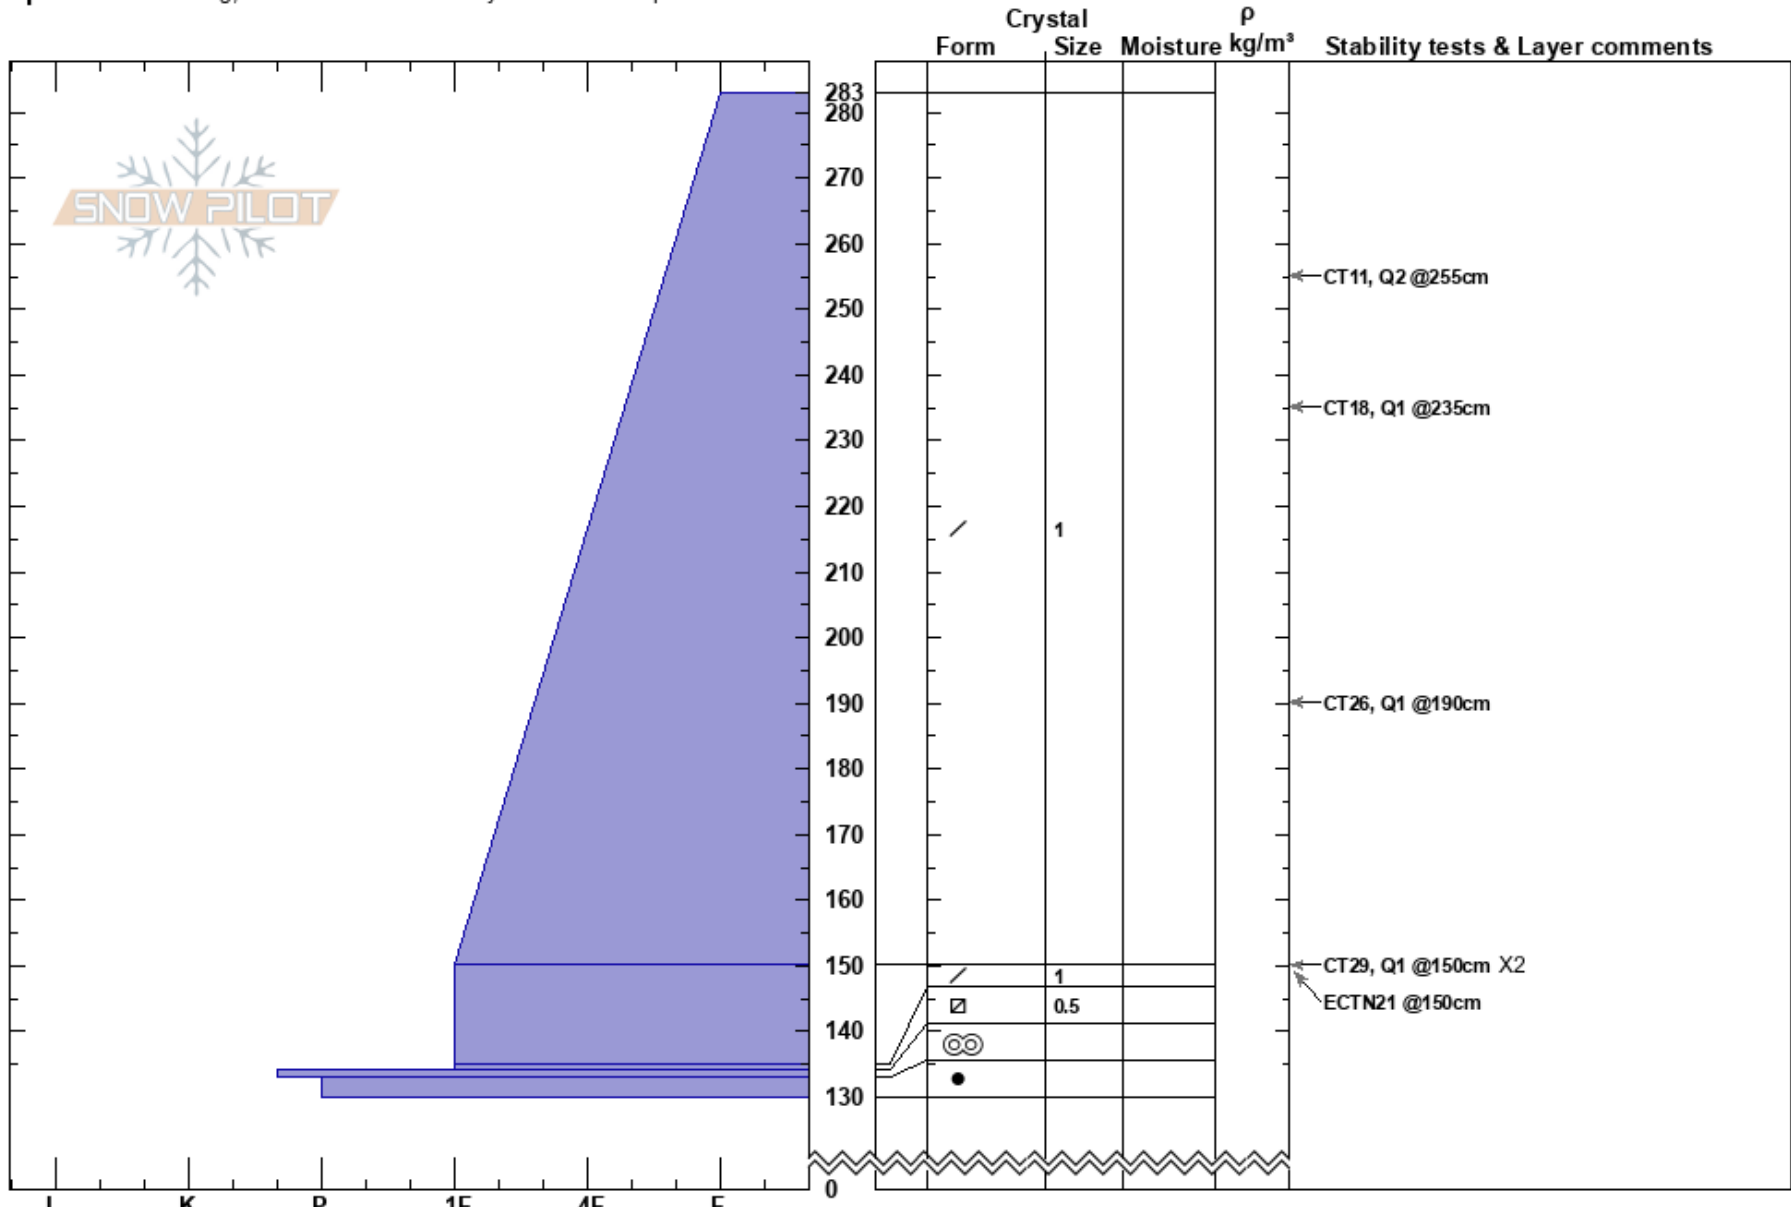

Mammoth Rock  
 Eastern Sierra Nevada  
 CA

Steve Mace  
 02/06/2019 - 12:22pm

**Stability:**  
**Air Temperature:** -11°C **HS:**283 **PF:**80  
**Sky Cover:** CLR  
**Precipitation:** NO  
**Wind:** NW Moderate

**Layer Notes:**

**Elevation:** 9300 ft  
**Aspect:** NE

**Co-ord:**  
**Slope Angle:** 30°  
**Wind Loading:** no

**Specifics:** Cracking; Recent avalanche activity on different slopes

Notes: