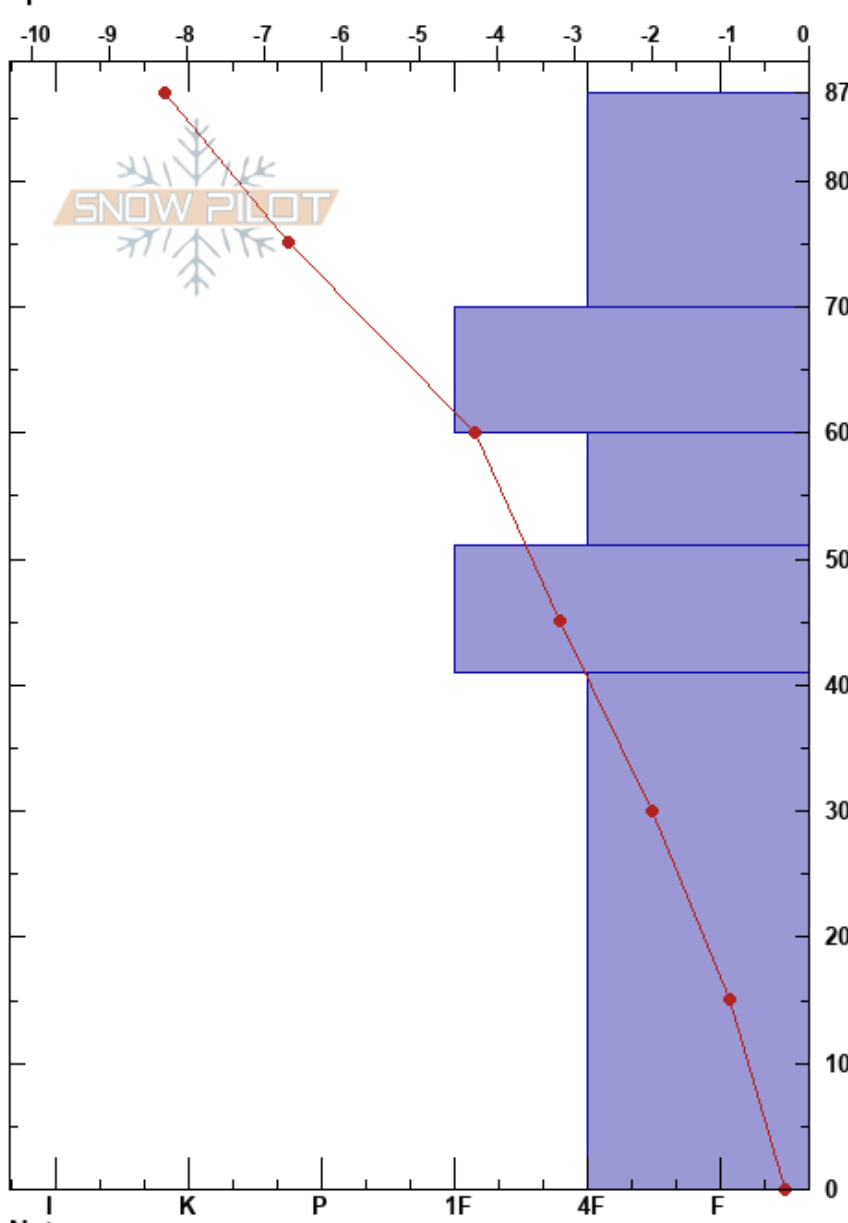

MRS Snowpit
 Indian Peaks, Front Rang
 CO
 Elevation: 3109 m
 Aspect: N
 Specifics:

Zachary Herman
 02/01/2019 - 11:00am
 Co-ord: 40.03690N, -105.54294W
 Slope Angle: 0°
 Wind Loading:

Stability: HS:87
 Air Temperature: 3.4°C
 Sky Cover: CLR
 Precipitation: NO
 Wind: Calm
 Layer Notes:

Form	Crystal		Moisture	ρ kg/m ³	Stability tests & Layer comments
	Size				
				291	
/	0.3-0.5				
□	0.5-1			294	
□	1			286	
⊖	1			279	
				357	
⊖	2-3				

Notes: