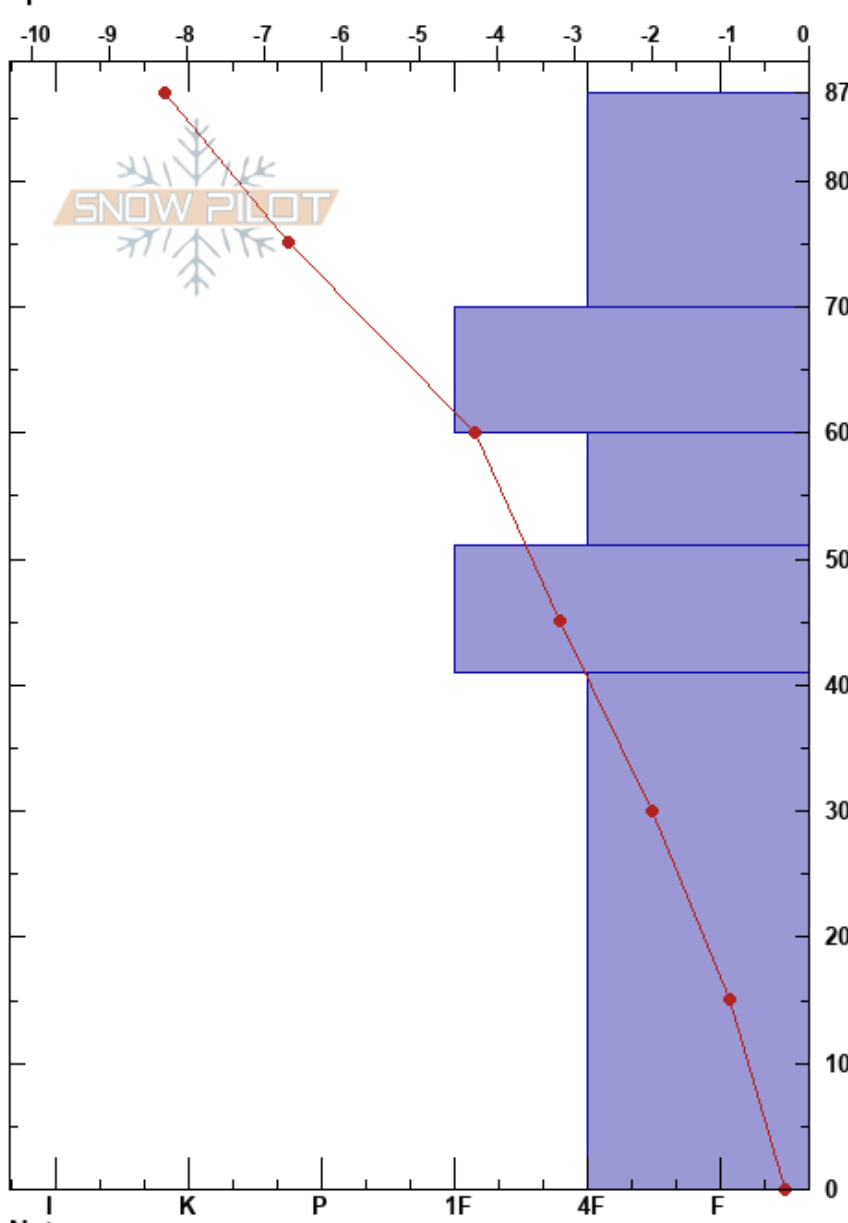

MRS Snowpit  
 Indian Peaks, Front Rang  
 CO  
 Elevation: 3109 m  
 Aspect: N  
 Specifics:

Zachary Herman  
 02/01/2019 - 11:00am  
 Co-ord: 40.03690N, -105.54294W  
 Slope Angle: 0°  
 Wind Loading:

Stability: **HS:87**    **Layer Notes:**  
 Air Temperature: 3.4°C  
 Sky Cover: CLR  
 Precipitation: NO  
 Wind: Calm

Form	Crystal		Moisture	$\rho$ kg/m <sup>3</sup>	Stability tests & Layer comments
	Size				
				291	
/	0.3-0.5				
□	0.5-1			294	
□	1			286	
⊖	1			279	
				357	
⊖	2-3				