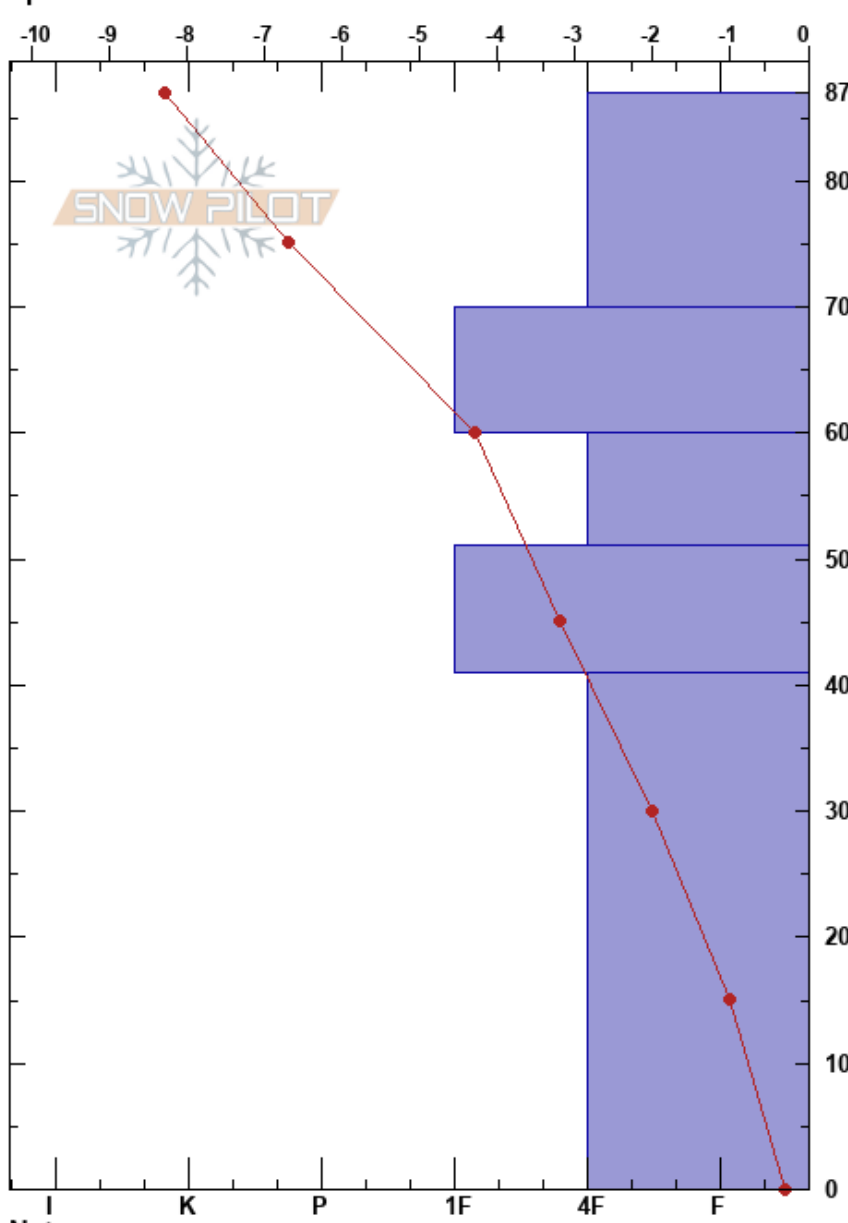

MRS Snowpit
 Indian Peaks, Front Rang
 CO
 Elevation: 3109 m
 Aspect: N
 Specifics:

Zachary Herman
 02/01/2019 - 11:00am
 Co-ord: 40.03690N, -105.54294W
 Slope Angle: 0°
 Wind Loading:

Stability: **HS:87** **Layer Notes:**
 Air Temperature: 3.4°C
 Sky Cover: CLR
 Precipitation: NO
 Wind: Calm

Form	Crystal		Moisture	ρ kg/m ³	Stability tests & Layer comments
	Size				
				291	
/	0.3-0.5				
□	0.5-1			294	
□	1			286	
⊖	1			279	
				357	
⊖	2-3				

Notes: