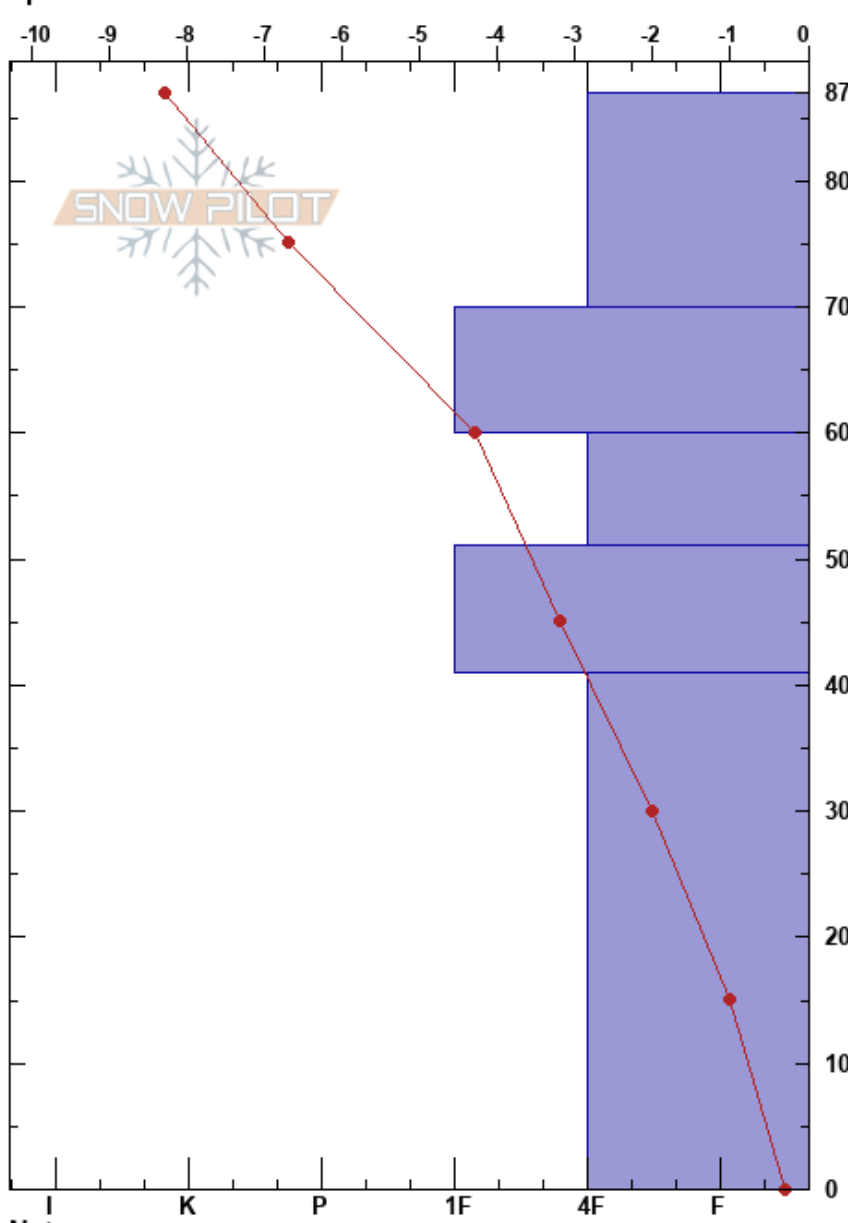

MRS Snowpit
 Indian Peaks, Front Rang
 CO
 Elevation: 3109 m
 Aspect: N
 Specifics:

Zachary Herman
 02/01/2019 - 11:00am
 Co-ord: 40.03690N, -105.54294W
 Slope Angle: 0°
 Wind Loading:

Stability: **HS:87** Layer Notes:
 Air Temperature: 3.4°C
 Sky Cover: CLR
 Precipitation: NO
 Wind: Calm

Form	Crystal		Moisture	ρ kg/m ³	Stability tests & Layer comments
	Size				
				291	
/	0.3-0.5				
□	0.5-1			294	
□	1			286	
⊖	1			279	
				357	
⊖	2-3				

Notes: