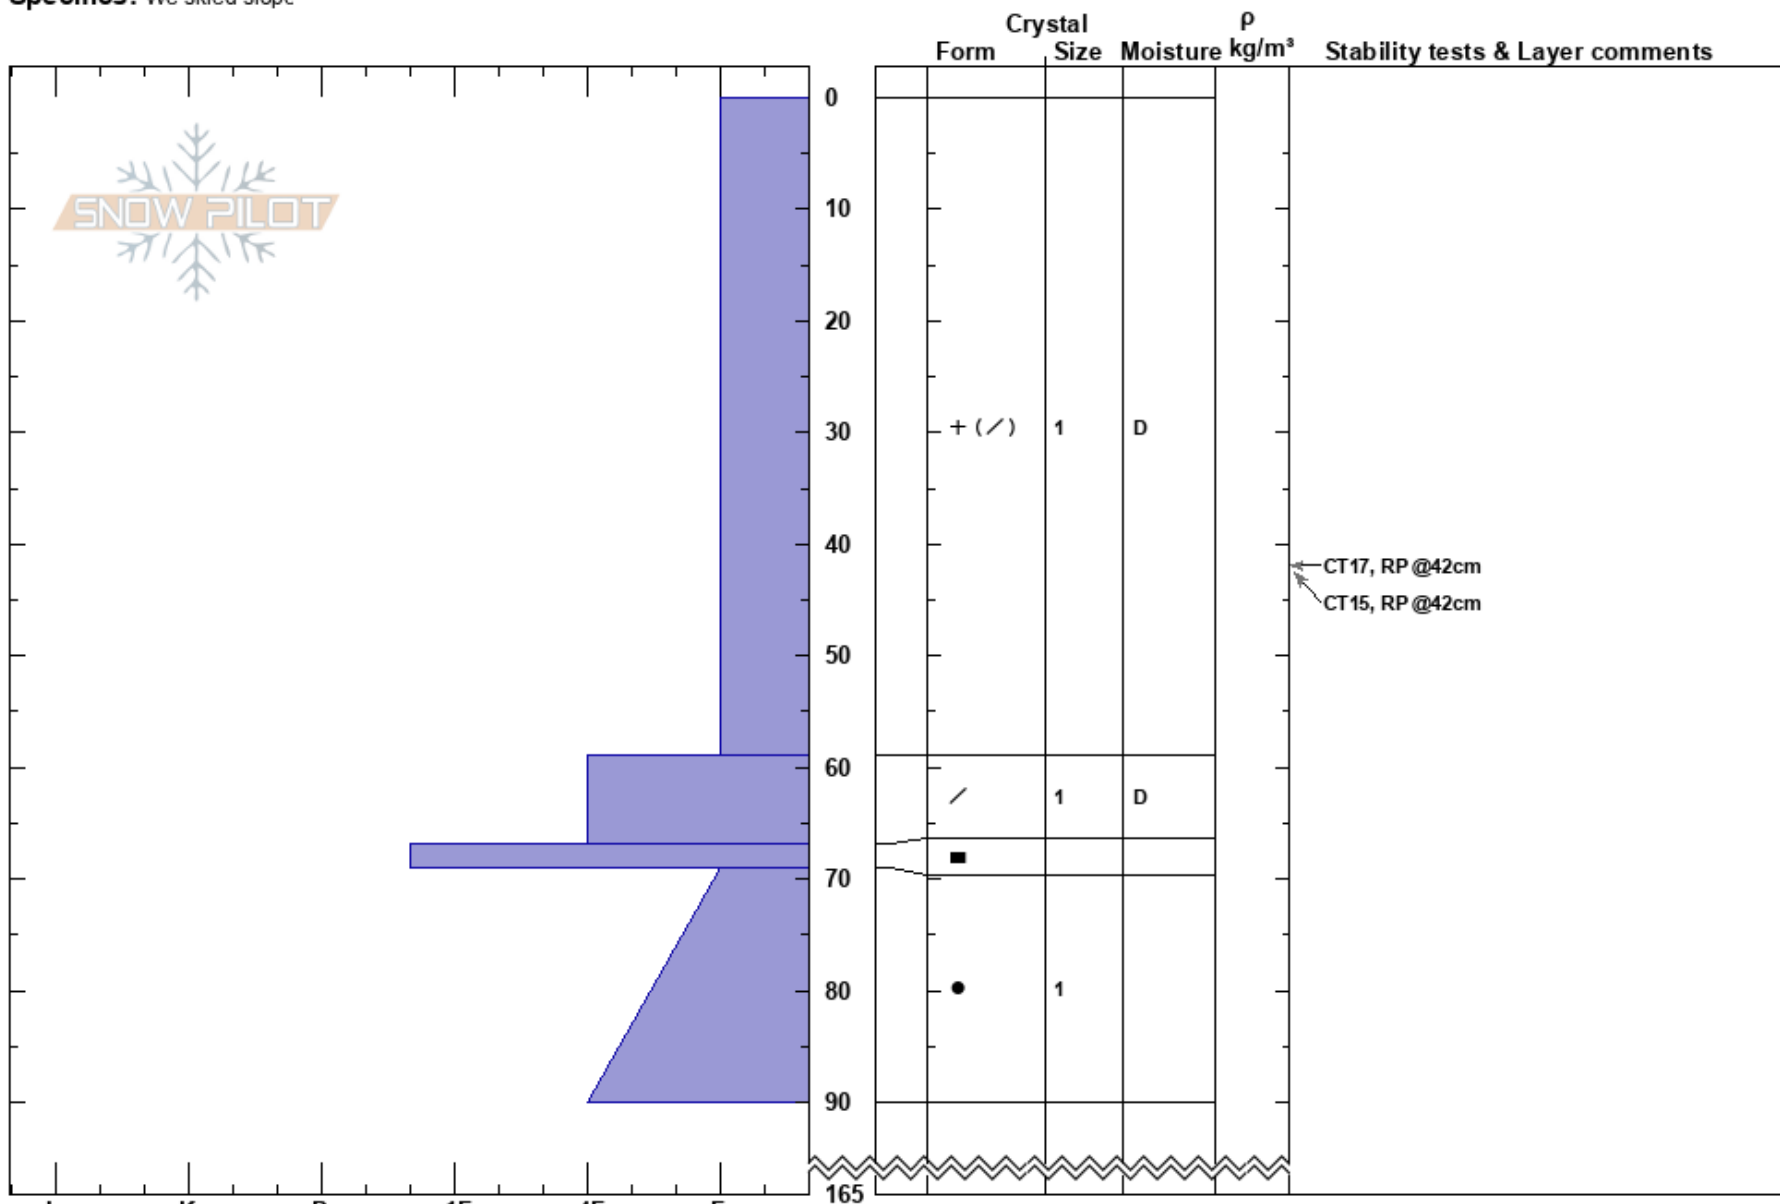

E Schallenberger Ridge  
Donner Pass Area  
CA

Nick Schiestel  
01/21/2017 - 2:00pm  
Co-ord: 39.31423N, -120.23253E  
Slope Angle:  
Wind Loading:

Stability: Good  
Air Temperature: -2°C  
Sky Cover: BKN  
Precipitation: S-1  
Wind: SW Light Breeze

HS:165  
PF:75  
Layer Notes:

Elevation:  
Aspect:  
Specifics: We skied slope

Notes: We stopped digging 90cm down at the Jan 8th rain crust