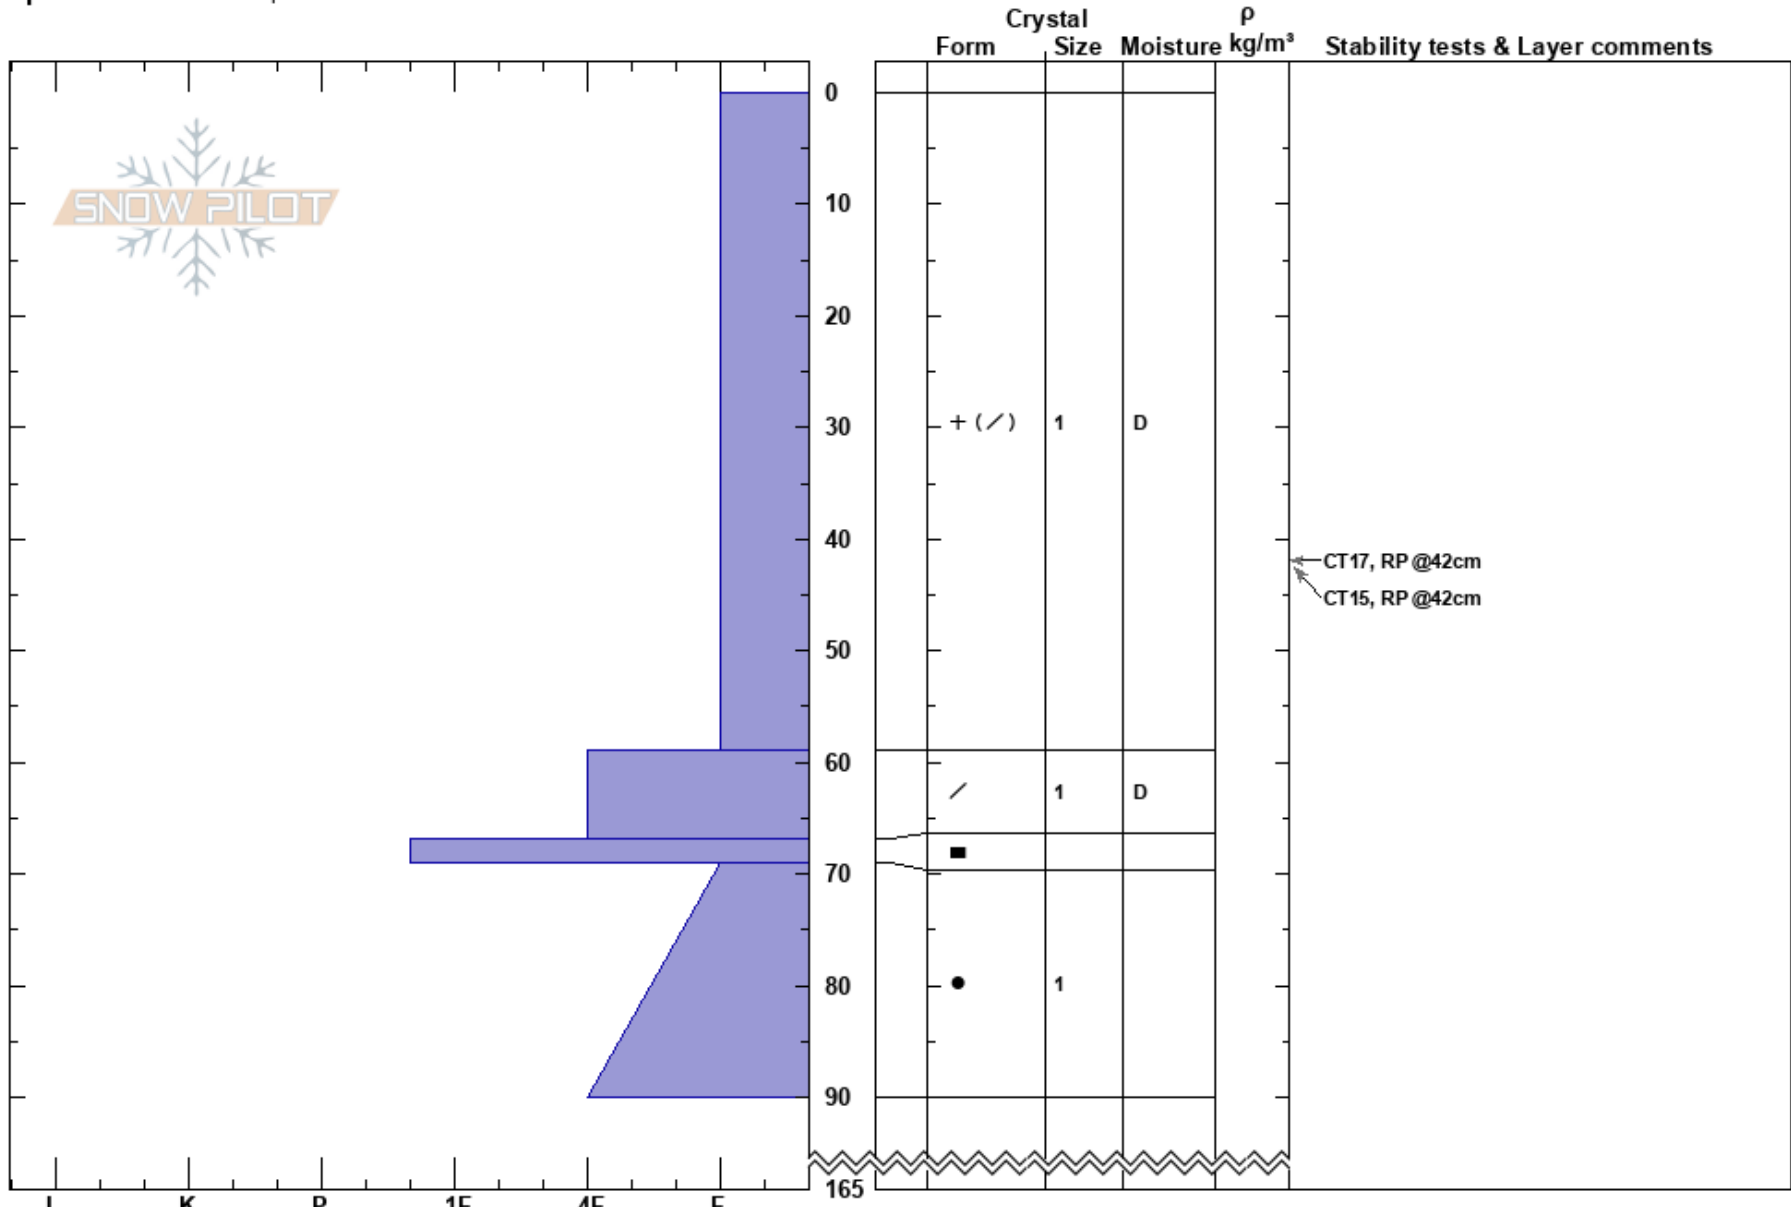

E Schallenberger Ridge  
 Donner Pass Area  
 CA  
**Elevation:**  
**Aspect:**  
**Specifics:** We skied slope

Nick Schiestel  
 01/21/2017 - 2:00pm  
**Co-ord:** 39.31423N, -120.23253E  
**Slope Angle:**  
**Wind Loading:**

**Stability:** Good **HS:**165 **Layer Notes:**  
**Air Temperature:** -2°C **PF:**75  
**Sky Cover:** BKN  
**Precipitation:** S-1  
**Wind:** SW Light Breeze

**Notes:** We stopped digging 90cm down at the Jan 8th rain crust