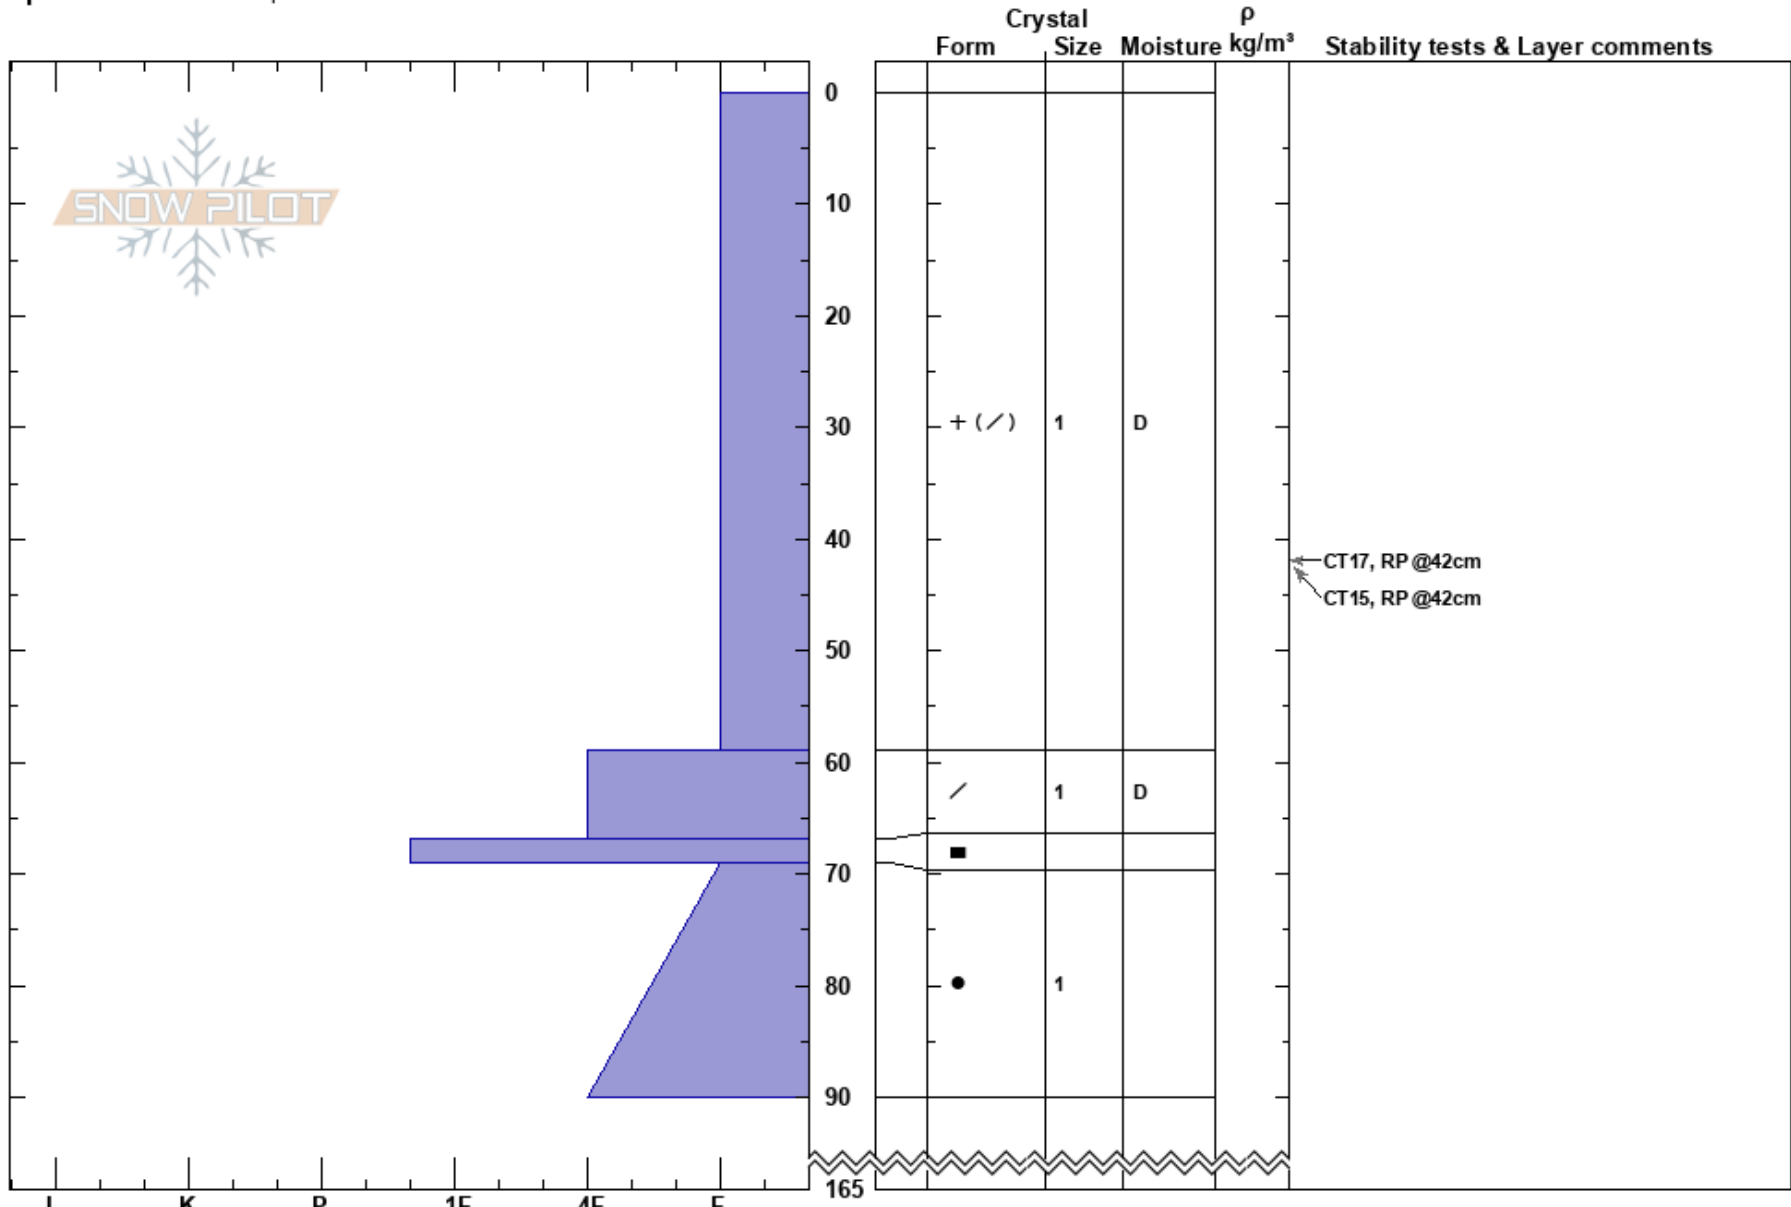

E Schallenberger Ridge
 Donner Pass Area
 CA
Elevation:
Aspect:
Specifics: We skied slope

Nick Schiestel
 01/21/2017 - 2:00pm
Co-ord: 39.31423N, -120.23253E
Slope Angle:
Wind Loading:

Stability: Good **HS:**165 **Layer Notes:**
Air Temperature: -2°C **PF:**75
Sky Cover: BKN
Precipitation: S-1
Wind: SW Light Breeze

Notes: We stopped digging 90cm down at the Jan 8th rain crust