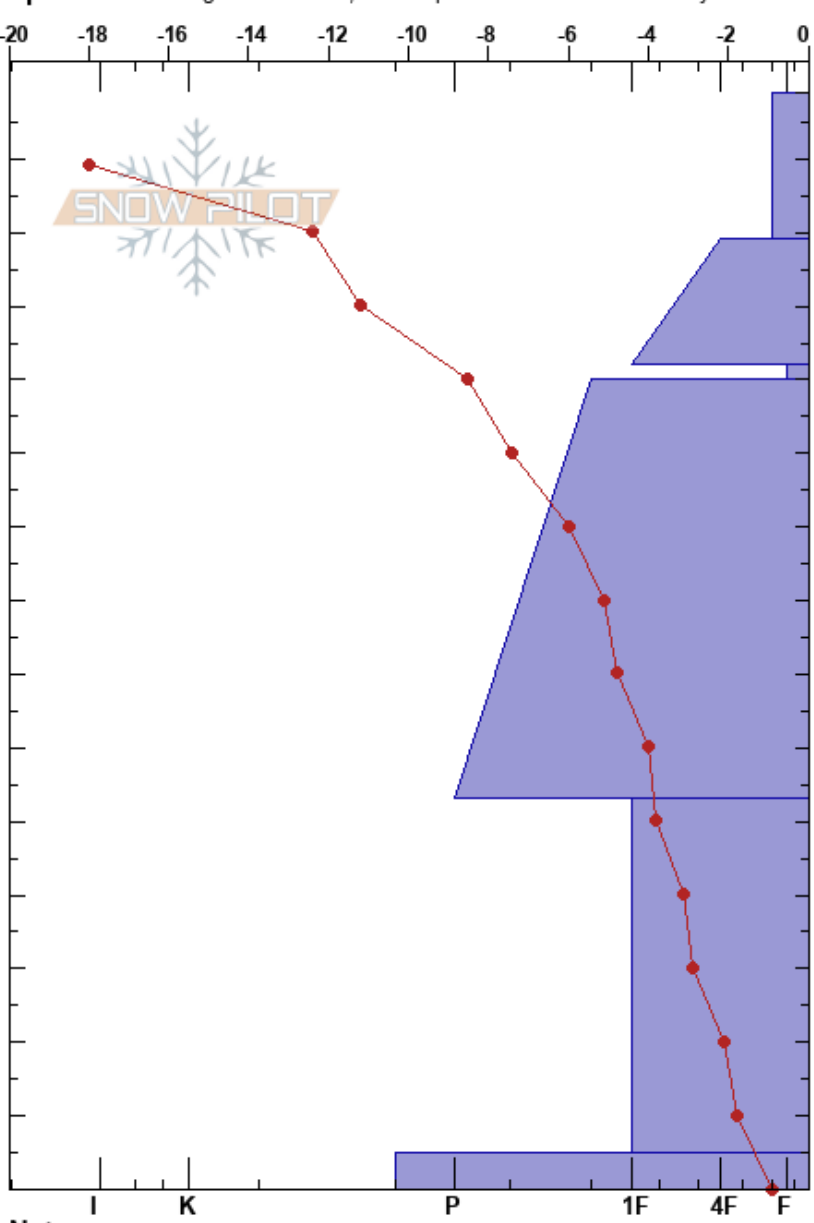

Wheeler Flats weekly Leslie Crawley  
 Banff, Yoho and Kootenay 05/02/2019 - 14:30  
 AB  
**Elevation:** 2110 m  
**Aspect:**  
**Specifics:** Pit dug in a Ski Area; Pit is representative of backcountry

**Co-ord:**  
**Slope Angle:** 0°  
**Wind Loading:**

| Depth (cm) | Crystal |      | Moisture | $\rho$ kg/m <sup>3</sup> | Stability tests & Layer comments              |
|------------|---------|------|----------|--------------------------|---|
|            | Form    | Size |          |                          |   |
| 149        |         |      |          | 140                      |   |
| 140        | /       | 0.5  | D        |                          |   |
| 130        |         |      |          | 170                      | ← CT12, SC @129cm                             |
| 120        | □       | 0.1  | D        |                          |   |
| 110        | ∨       | 4    | D        | 270                      | ← CT13, SC @112cm Jan 17<br>112-110cm: Jan 17 |
| 100        |         |      |          |                          |   |
| 90         |         |      |          |                          |   |
| 80         | □       | 0.5  | D        |                          |   |
| 70         |         |      |          |                          |   |
| 60         |         |      |          |                          |   |
| 50         |         |      |          | 270                      |   |
| 40         |         |      |          |                          |   |
| 30         | □ (^)   | 2-3  | D        |                          | 53-5cm: Dec 10 at top                         |
| 20         |         |      |          |                          |   |
| 10         |         |      |          |                          | ← DT27, BRK @10cm                             |
| 0          | ^ (⊙)   | 3    | D        |                          | 5-0cm: Oct 26                                 |