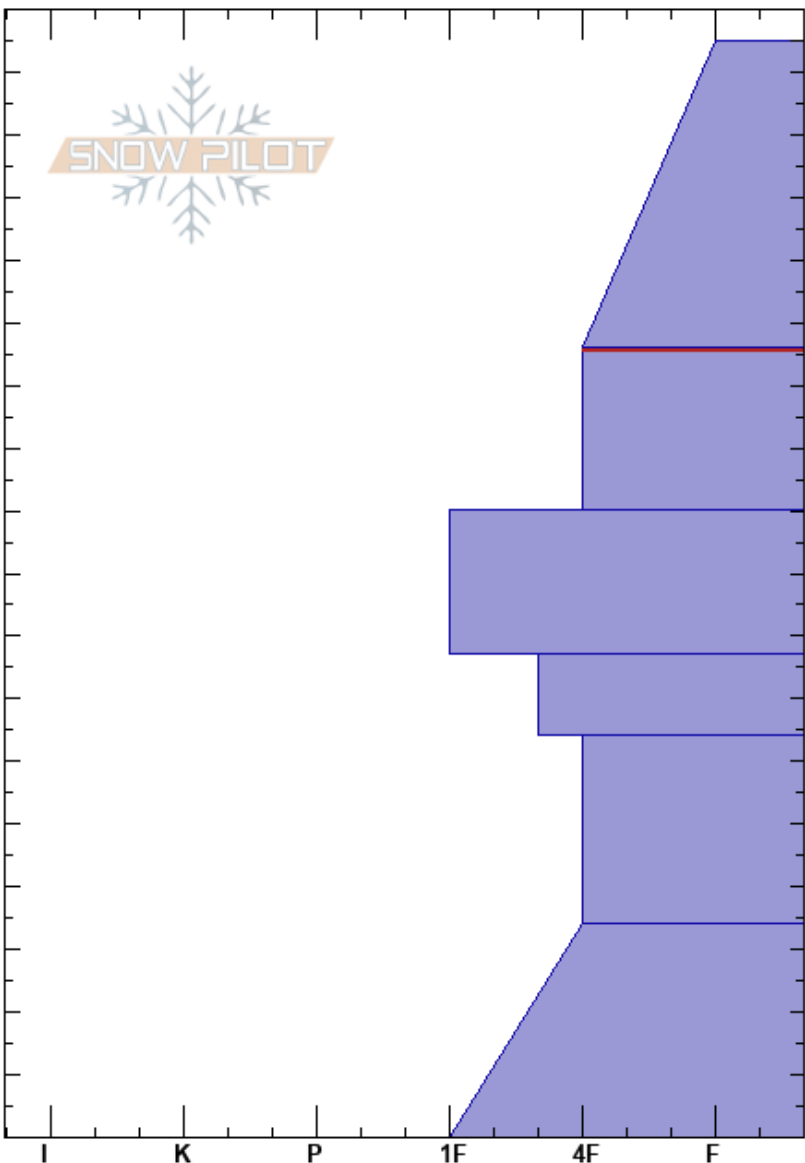

450R Lab 3
 Bridger Range
 MT
 Elevation: 2384 m
 Aspect: NE
 Specifics:

Marika Nawrocki
 02/02/2019 - 2:00pm
 Co-ord: 45.83444N, -110.92722W
 Slope Angle: 16°
 Wind Loading: previous

Stability: **HS:175** **Layer Notes:**
 Air Temperature: 2°C **PF:35** 126-100cm:Problematic layer
 Sky Cover: SCT
 Precipitation: NO
 Wind: NW Calm

Depth (cm)	Crystal		Moisture	ρ kg/m ³	Stability tests & Layer comments
	Form	Size			
175				220	
150	/	1	D		← RB6, Q3 @155cm
145					← CT13, Q3 @145cm
145					← SB40, Q3 @145cm
125				230	← STH @125cm
120	/	1	D		← CT24, Q3 @120cm
90	•	1	D	315	
70	•	1	D	310	
50	⊖	1	D	300	
30	⊖	1	D	350	

Notes: Ski Penetration: 20cm